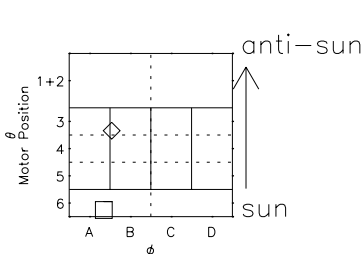

# Galileo EPD Real Elevation Anisotropies 99125

Software Version: RTELEV\_NORM V 1.20  
Data Production: 06-03-00  
Plot Production: Sun Sep 16 21:14:06 2001  
Color File: wondr3  
Geofactor File: 1.1

- ◇ = Jupiter look direction
- = Corotation look direction