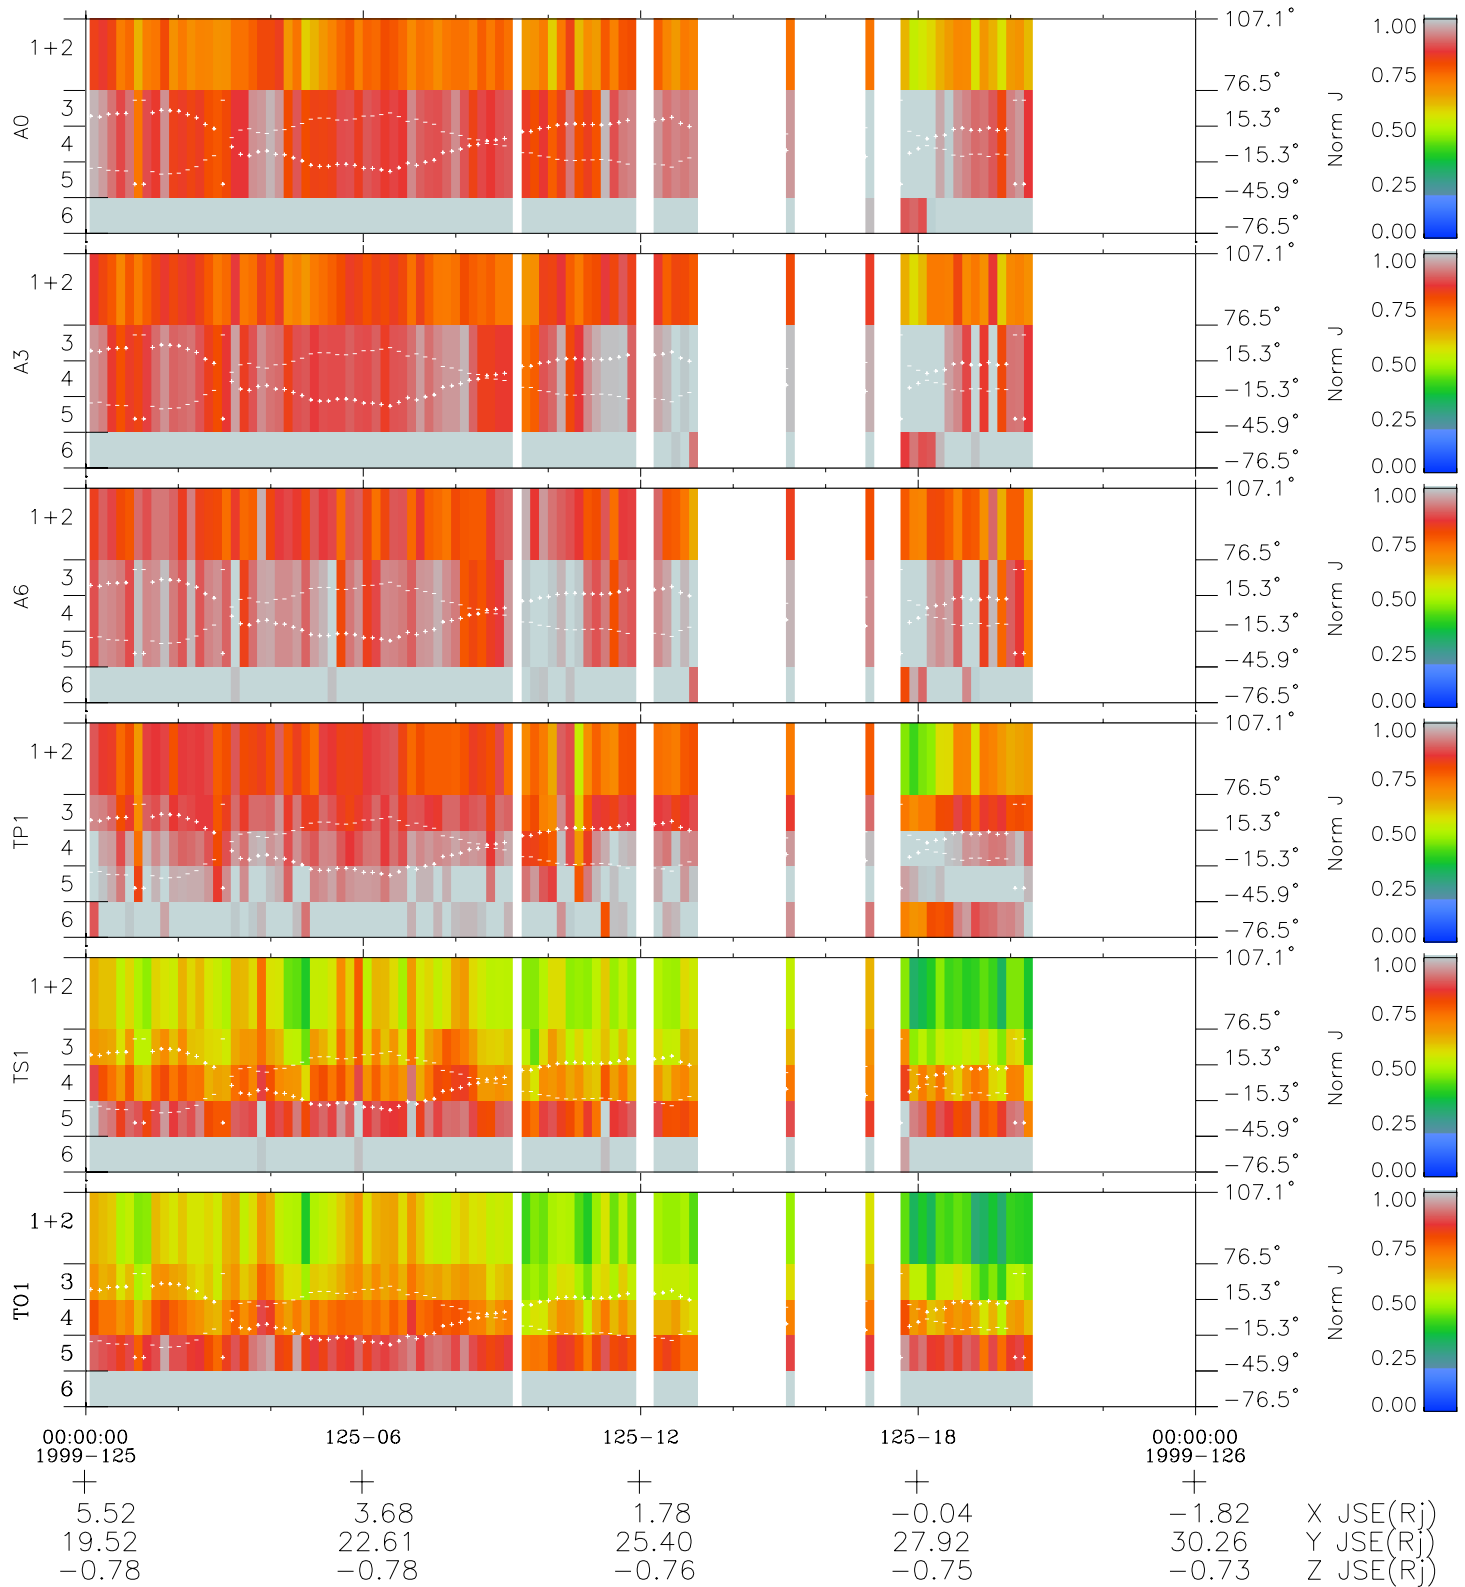

# Galileo EPD Real Elevation Anisotropies 99125

Software Version: RTELEV\_NORM V 1.20  
Data Production: 06-03-00  
Plot Production: Sun Sep 16 21:14:06 2001  
Color File: wondr3  
Geofactor File: 1.1

- ◇ = Jupiter look direction
- = Corotation look direction