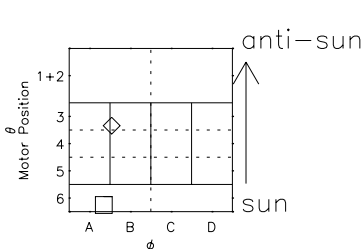

Galileo EPD Real Elevation Anisotropies 99125

Software Version: RTELEV_MEAN V 1.20
Data Production: 06-03-00
Plot Production: Sun Sep 16 21:13:50 2001
Color File: wondr3
Geofactor File: 1.1

- ◇ = Jupiter look direction
- = Corotation look direction