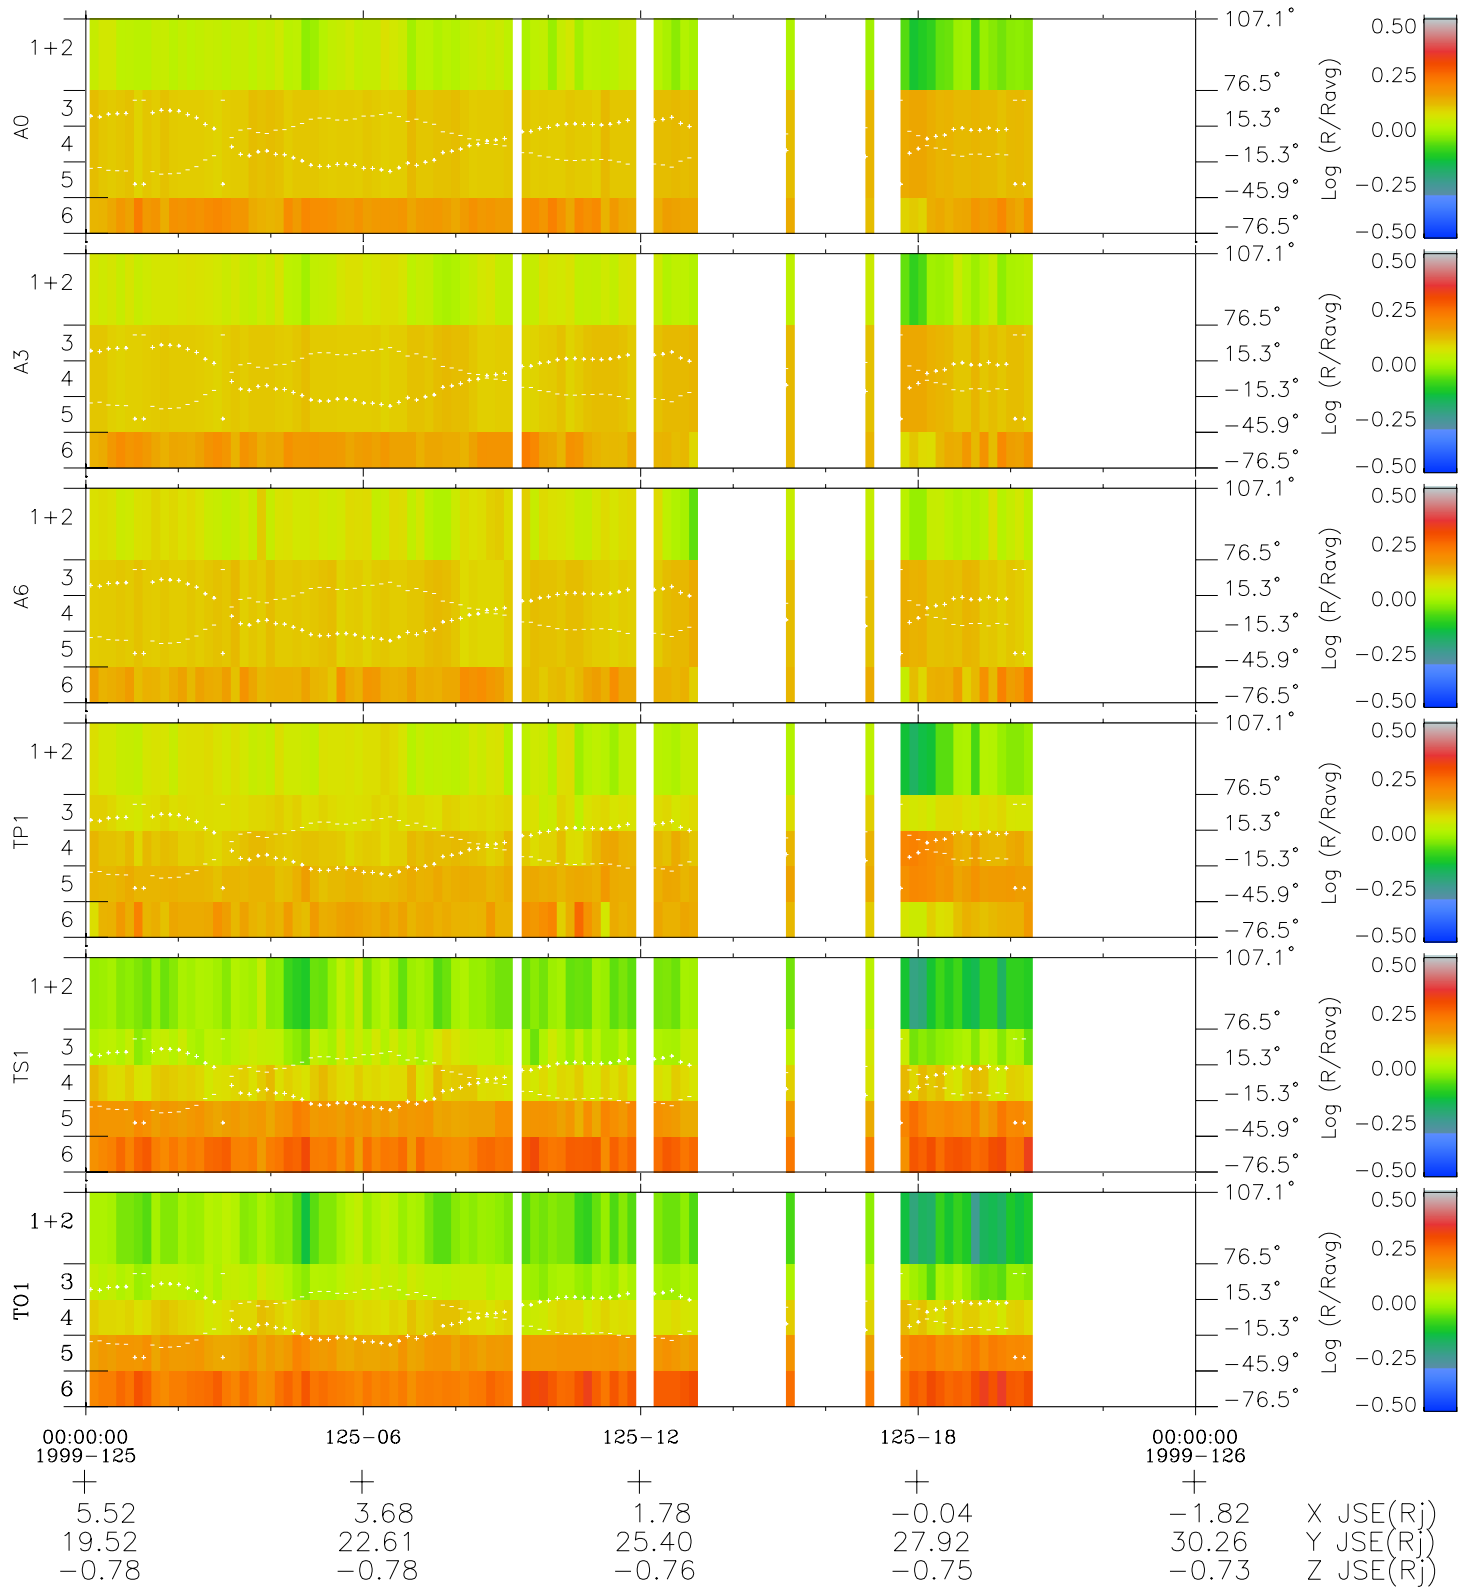

Galileo EPD Real Elevation Anisotropies 99125

Software Version: RTELEV_MEAN V 1.20
Data Production: 06-03-00
Plot Production: Sun Sep 16 21:13:50 2001
Color File: wondr3
Geofactor File: 1.1

- ◇ = Jupiter look direction
- = Corotation look direction