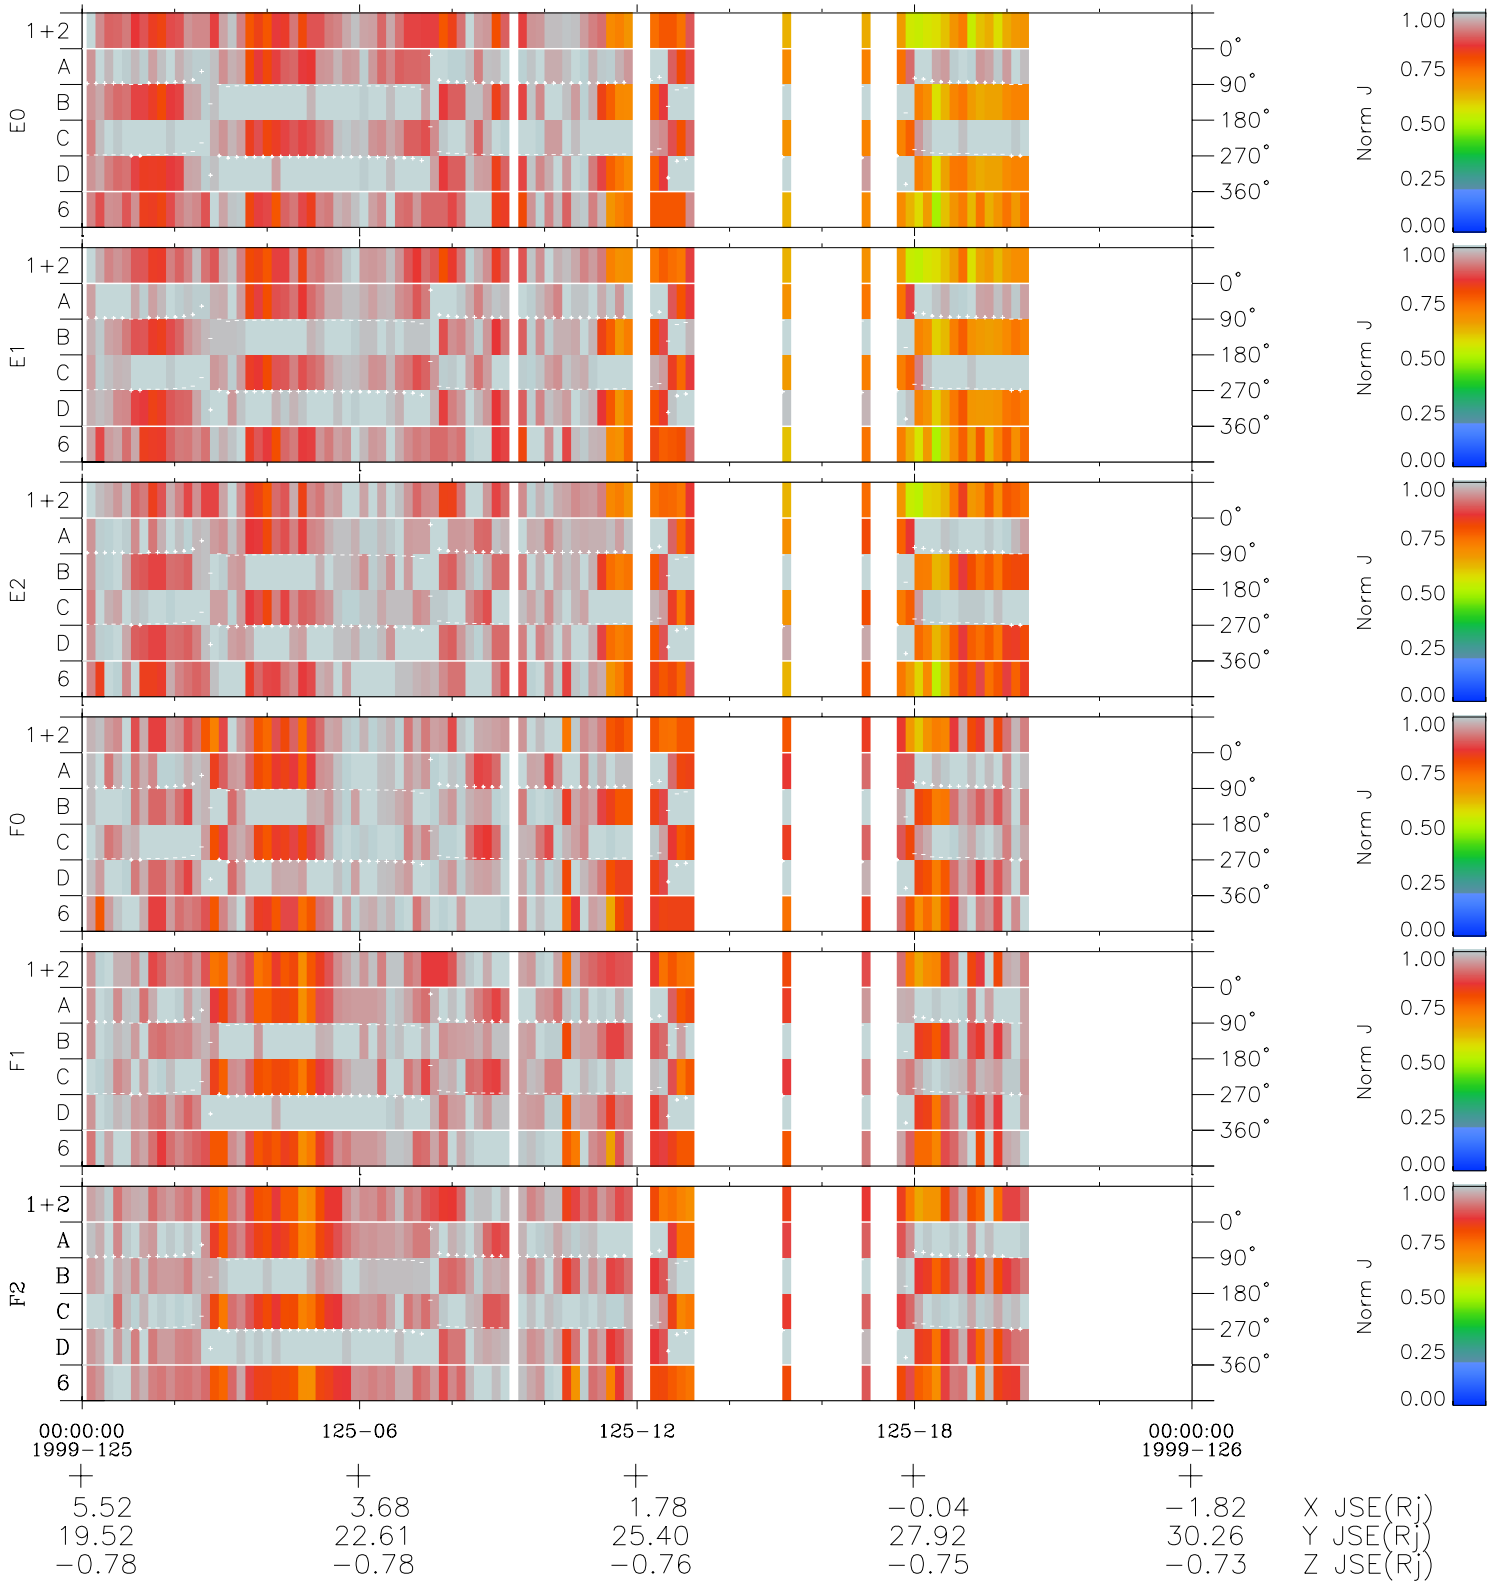

Galileo EPD Real Time Azimuth Anisotropies 99125

Software Version: RTAZIM_NORM V 1.20
Data Production: 06-03-00
Plot Production: Sun Sep 16 21:14:34 2001
Color File: wondr3
Geofactor File: 1.1

◇ = Jupiter look direction
□ = Corotation look direction