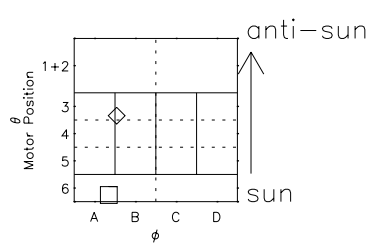

Galileo EPD Real Time Azimuth Anisotropies 99125

Software Version: RTAZIM_NORM V 1.20
Data Production: 06-03-00
Plot Production: Sun Sep 16 21:14:34 2001
Color File: wondr3
Geofactor File: 1.1

◇ = Jupiter look direction
□ = Corotation look direction