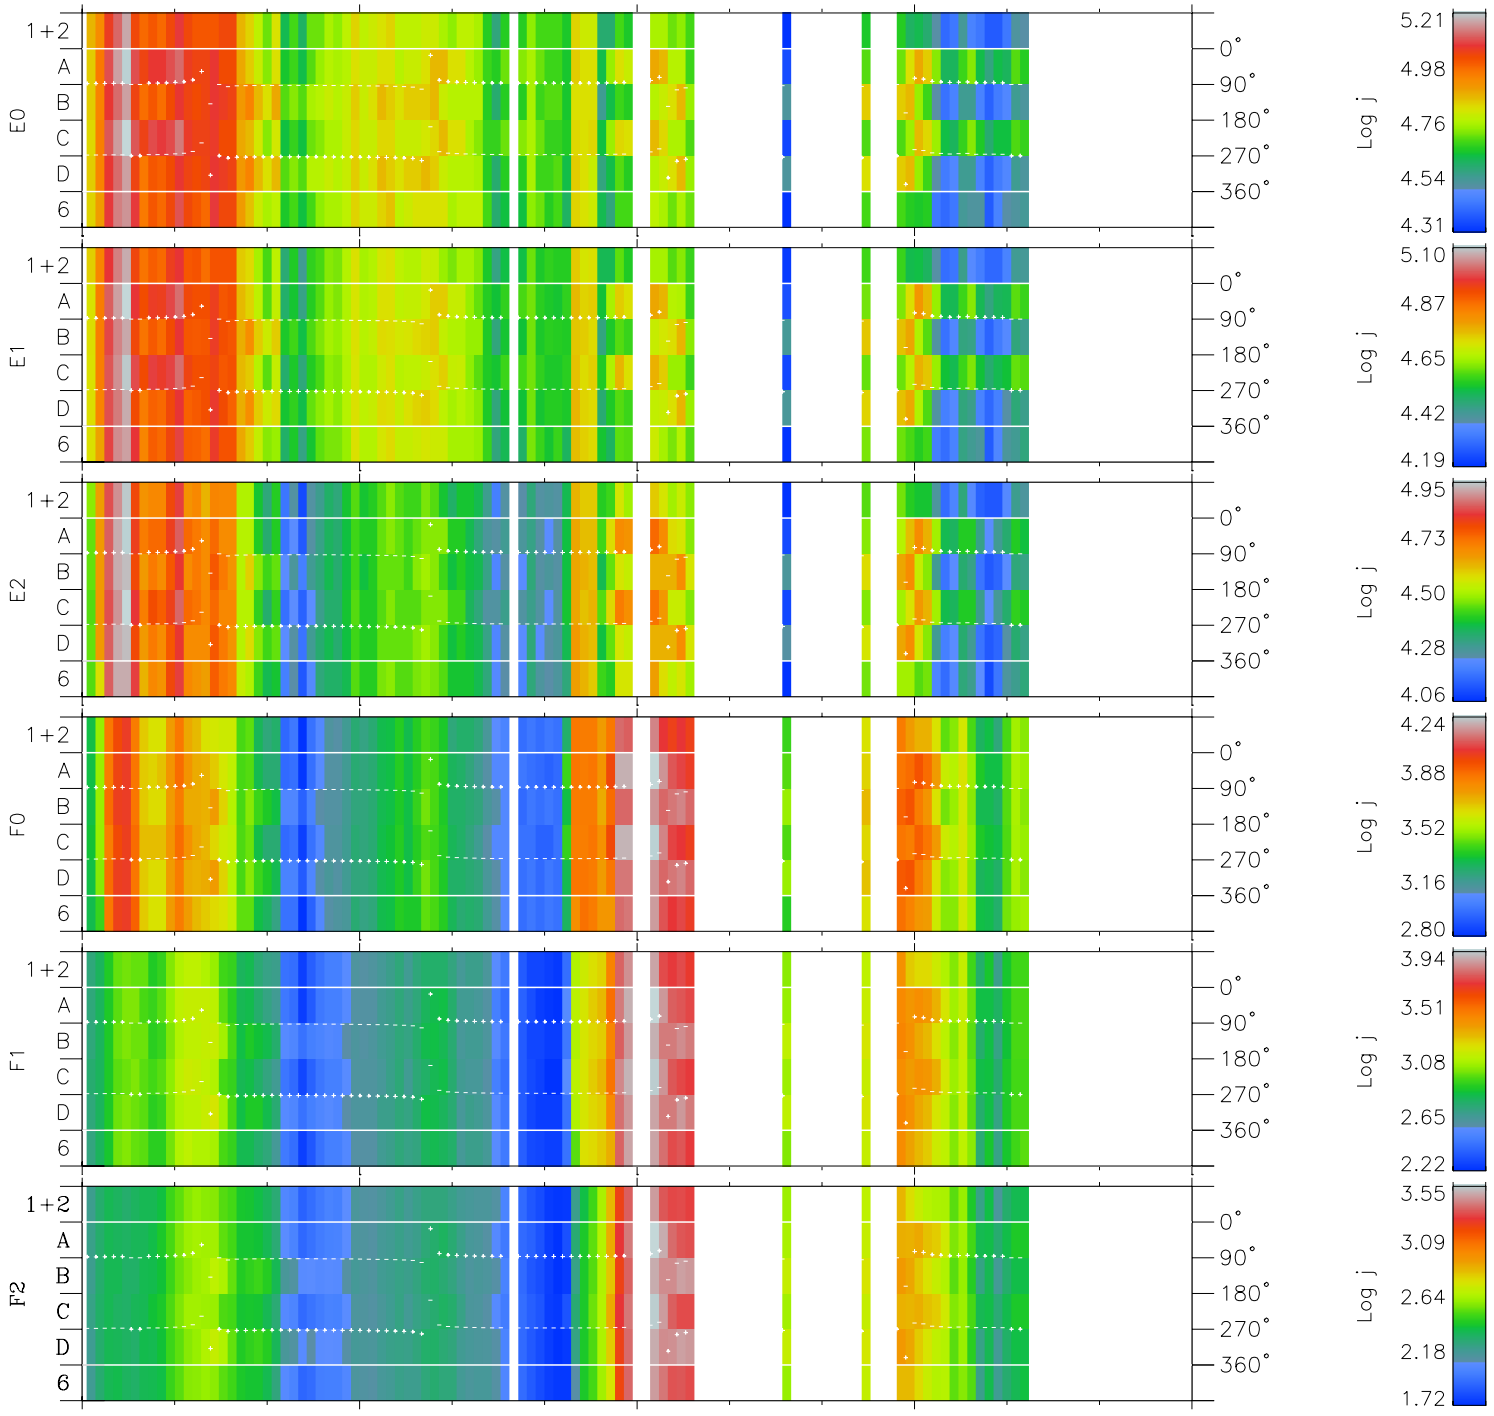

Galileo EPD Real Time Azimuth Anisotropies 99125

Software Version: RTAZIM_FLUX V 1.20
Data Production: 06-03-00
Plot Production: Sun Sep 16 21:14:26 2001
Color File: wondr3
Geofactor File: 1.1

00:00:00 1999-125	125-06	125-12	125-18	00:00:00 1999-126	
+	+	+	+	+	X JSE(R _j)
5.52	3.68	1.78	-0.04	-1.82	Y JSE(R _j)
19.52	22.61	25.40	27.92	30.26	Z JSE(R _j)
-0.78	-0.78	-0.76	-0.75	-0.73	

- ◇ = Jupiter look direction
- = Corotation look direction