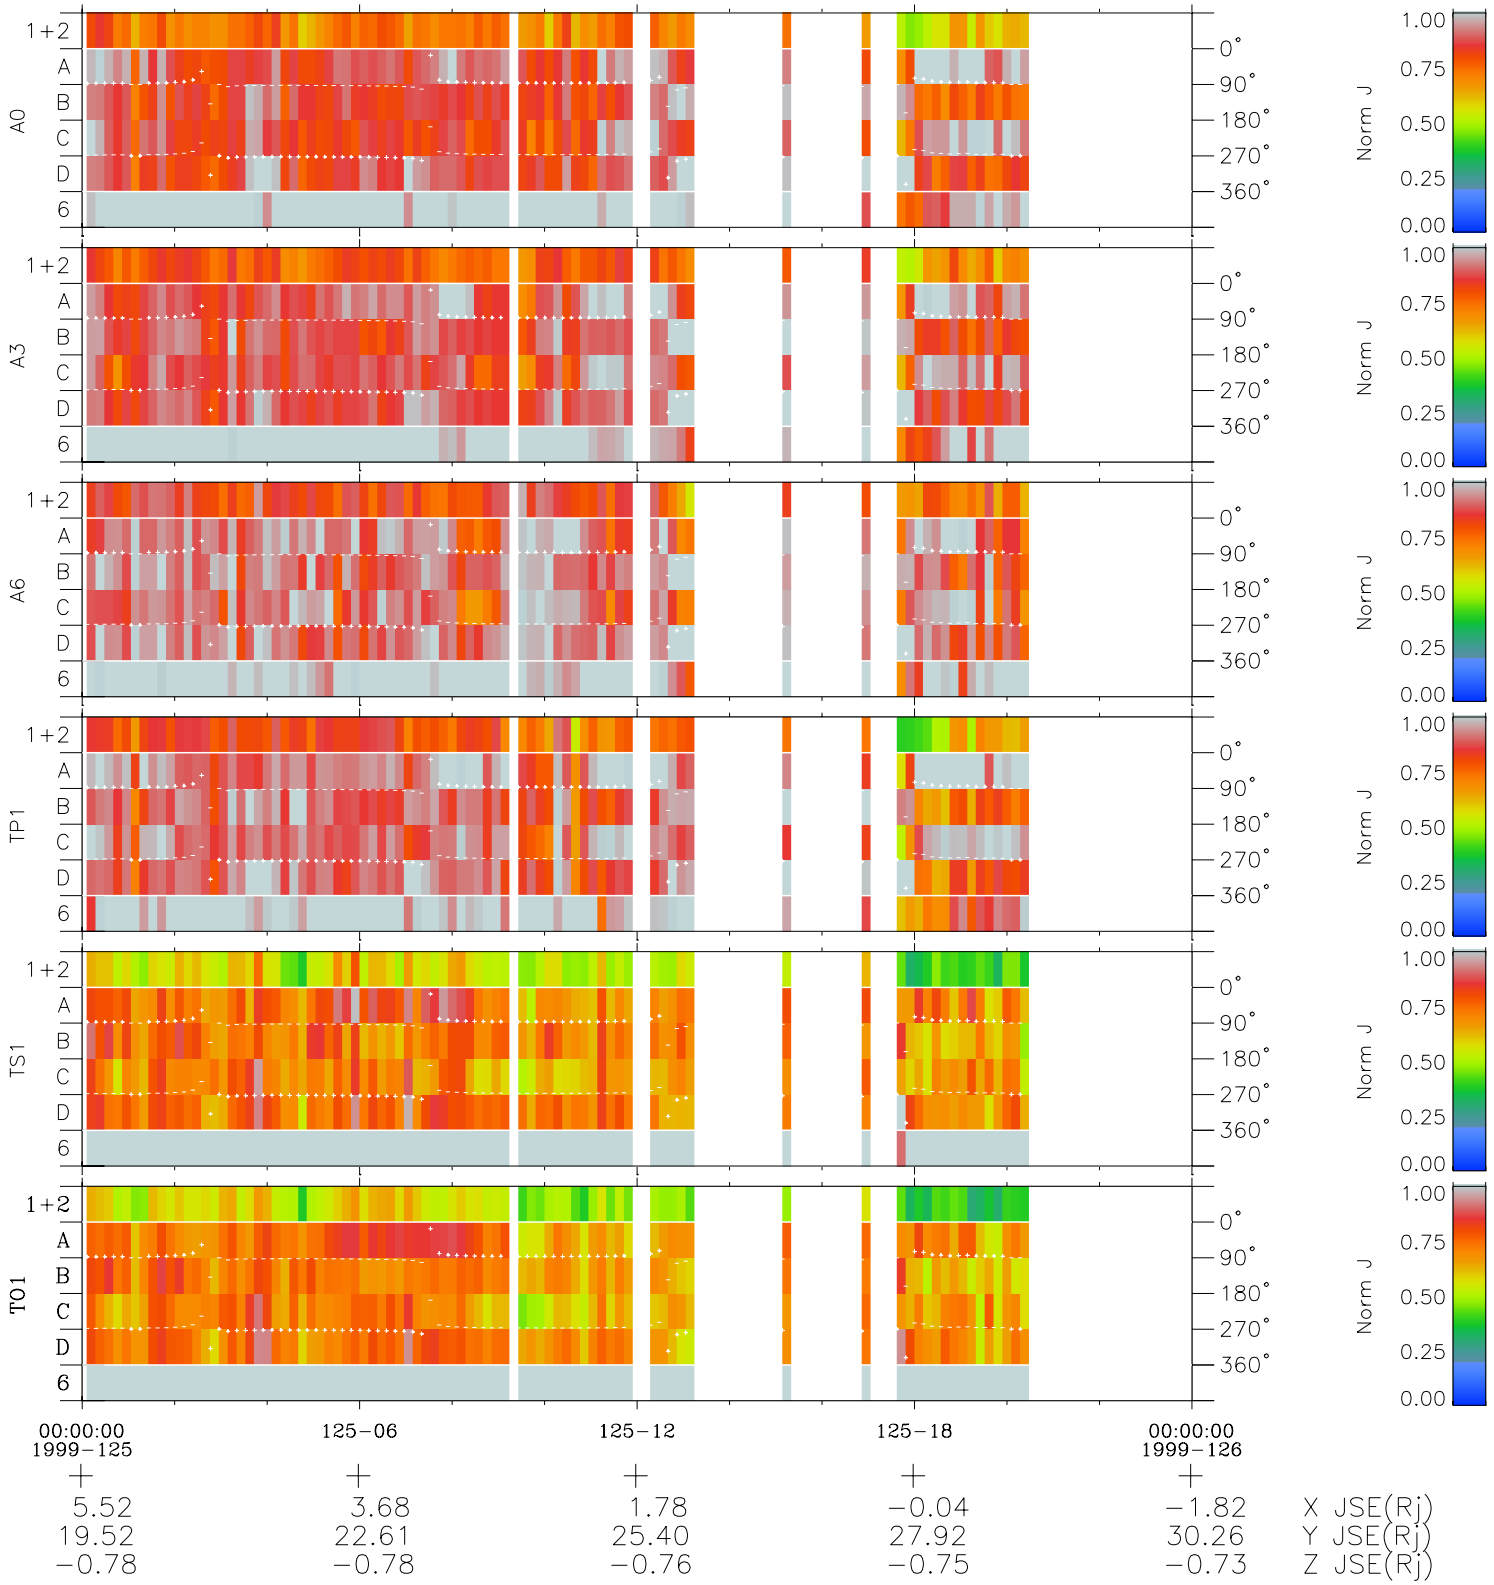

# Galileo EPD Real Time Azimuth Anisotropies 99125

Software Version: RTAZIM\_NORM V 1.20  
 Data Production: 06-03-00  
 Plot Production: Sun Sep 16 21:14:30 2001  
 Color File: wondr3  
 Geofactor File: 1.1

◇ = Jupiter look direction  
 □ = Corotation look direction