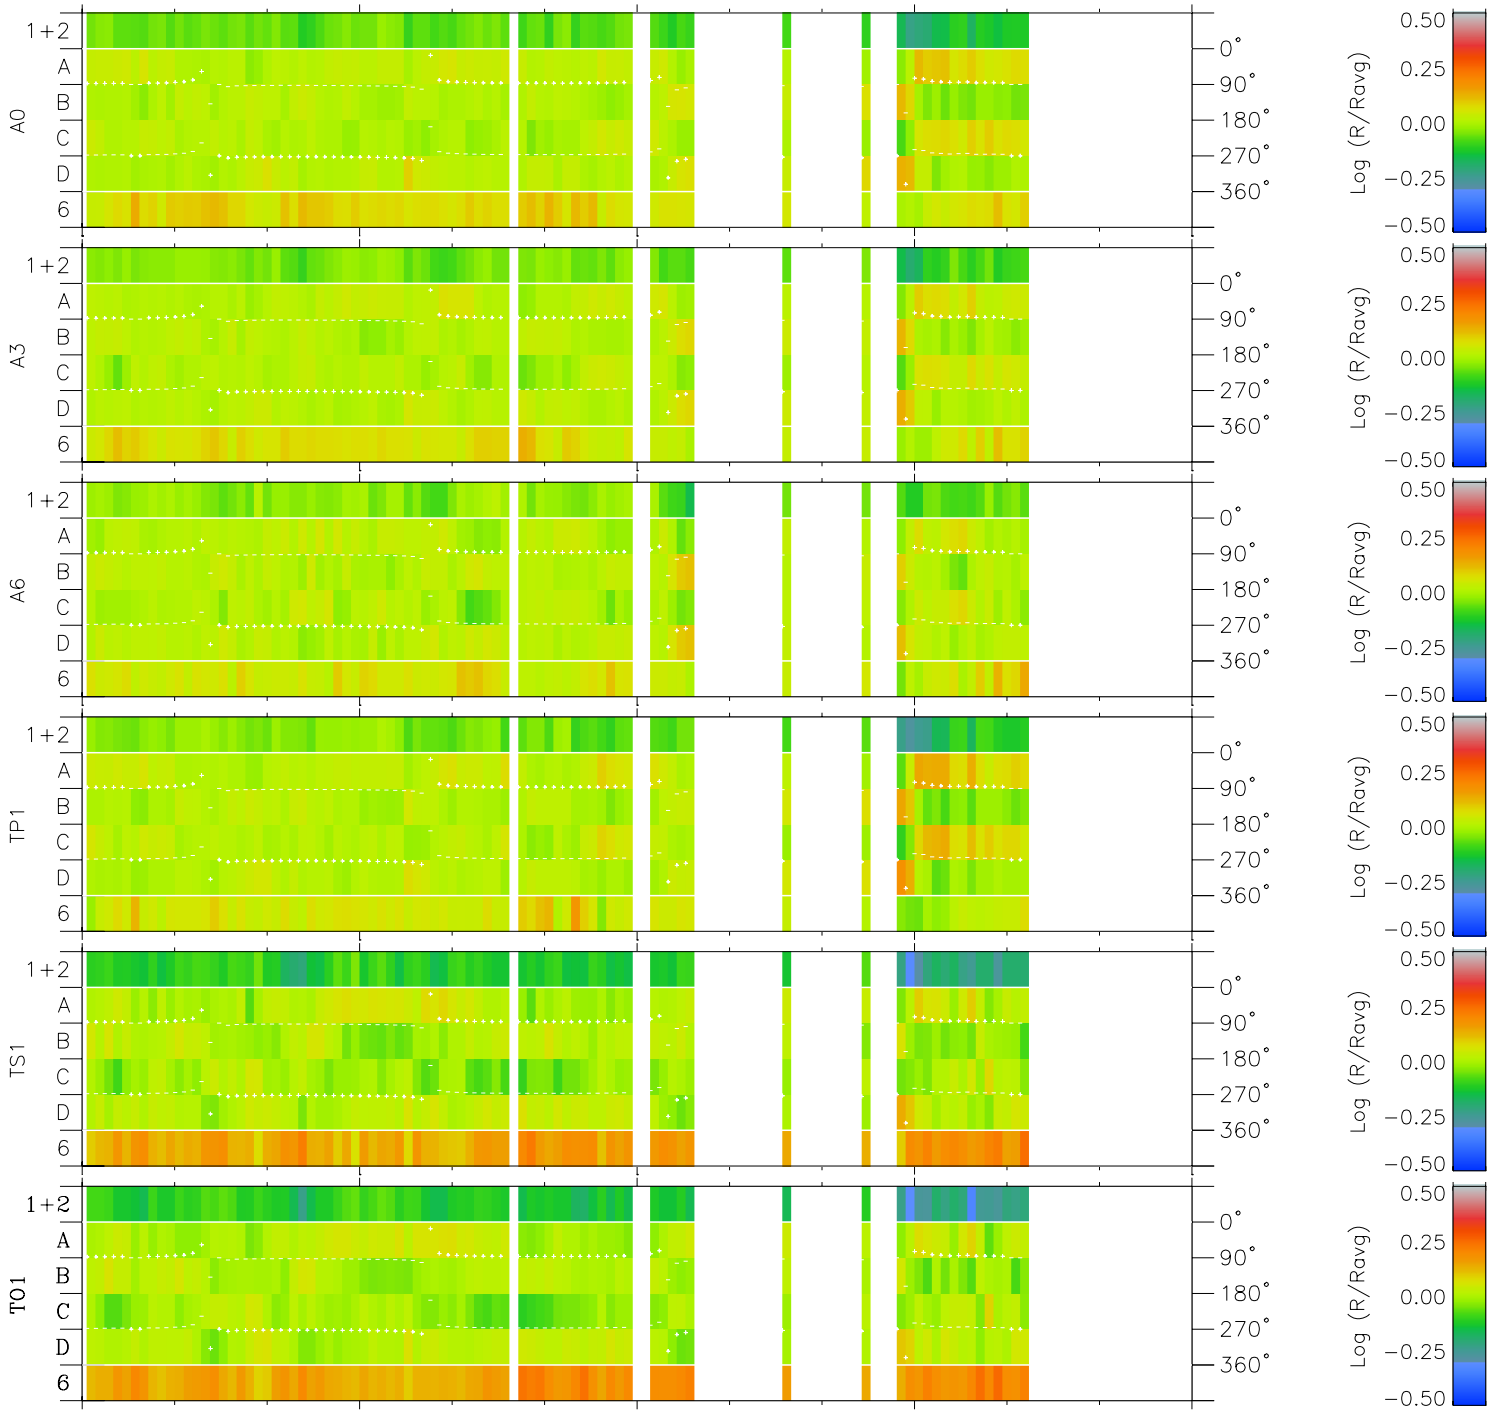

Galileo EPD Real Time Azimuth Anisotropies 99125

Software Version: RTAZIM_MEAN V 1.20
Data Production: 06-03-00
Plot Production: Sun Sep 16 21:14:15 2001
Color File: wondr3
Geofactor File: 1.1

00:00:00 1999-125	125-06	125-12	125-18	00:00:00 1999-126	
+	+	+	+	+	X JSE(R _j)
5.52	3.68	1.78	-0.04	-1.82	Y JSE(R _j)
19.52	22.61	25.40	27.92	30.26	Z JSE(R _j)
-0.78	-0.78	-0.76	-0.75	-0.73	

◇ = Jupiter look direction
□ = Corotation look direction