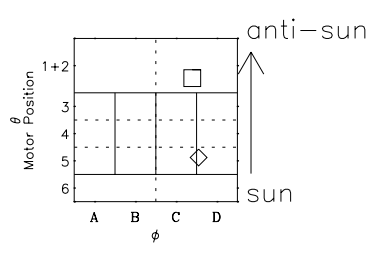

Galileo EPD Real Time Omni Spectrum 99122

Software Version: RTSPEC_OMNI V 1.20
 Data Production: 06-03-00
 Plot Production: Sun Sep 16 20:51:17 2001
 Color File: wondr3
 Geofactor File: 1.1

◇ = Jupiter look direction
 □ = Corotation look direction