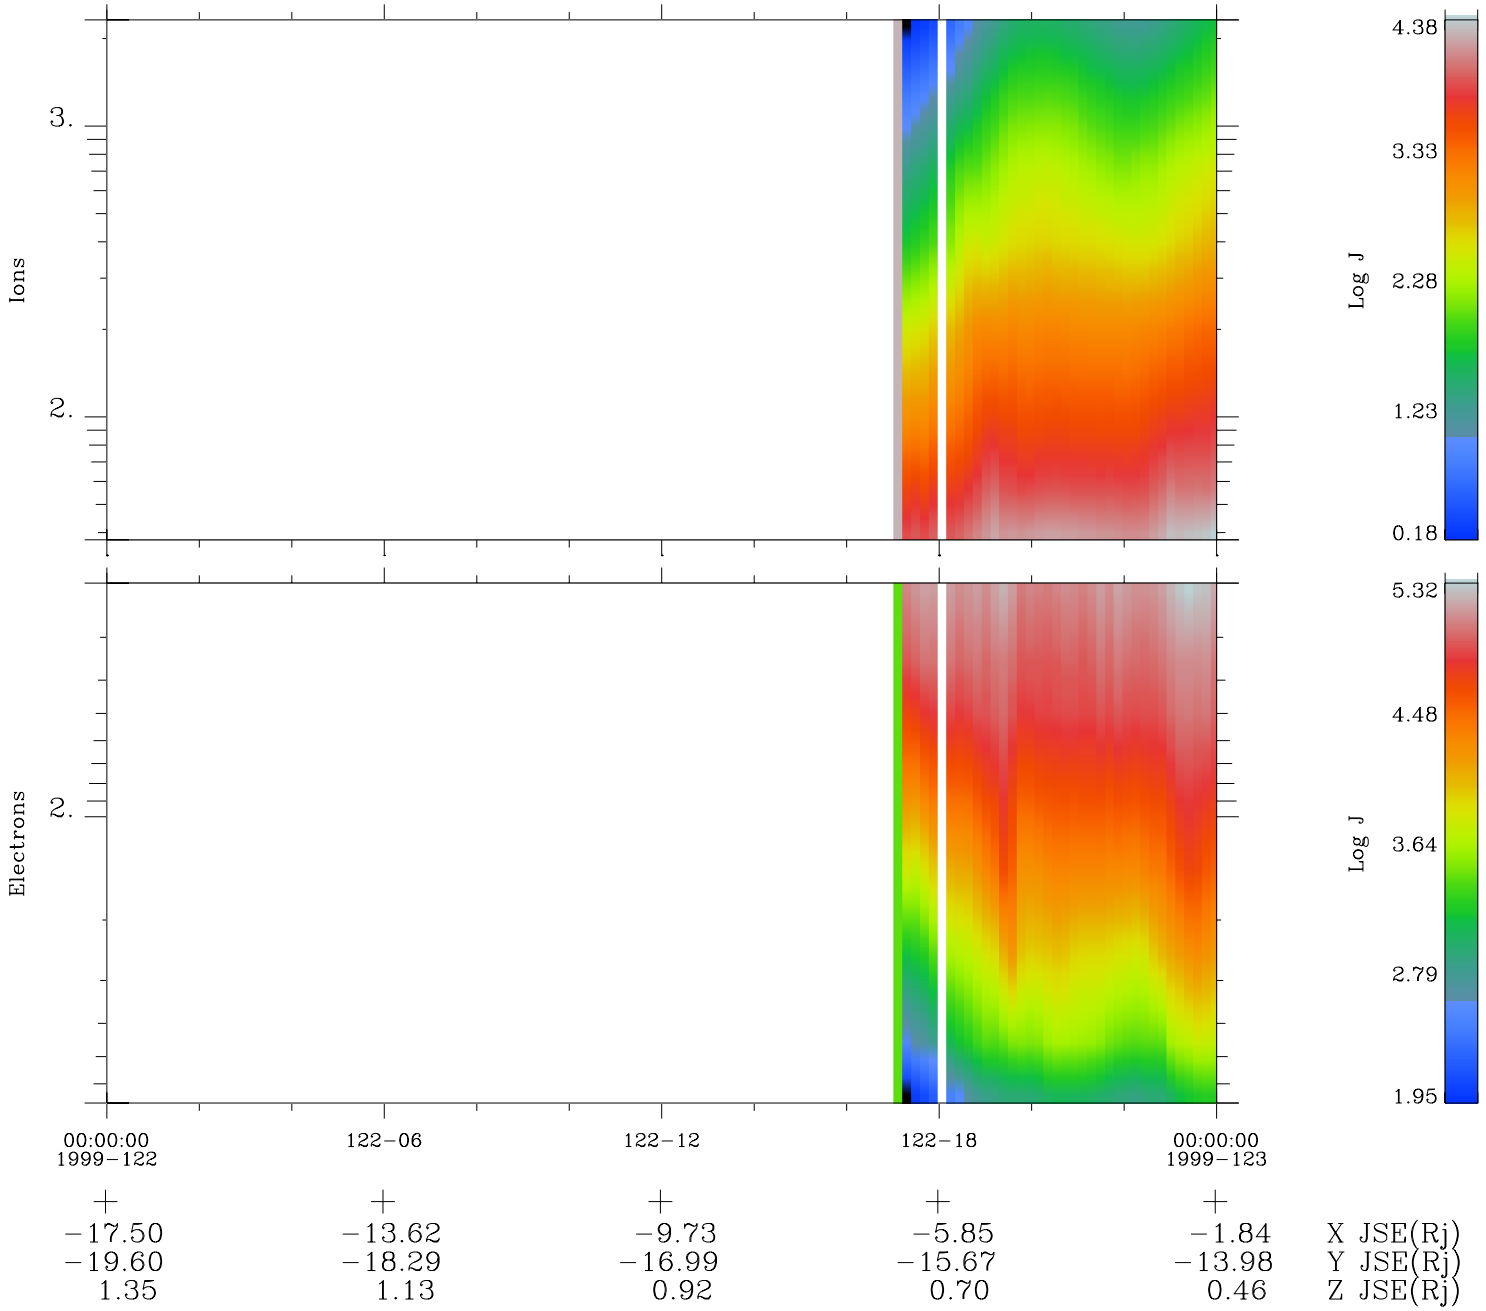

Galileo EPD Real Time Omni Spectrum 99122

Software Version: RTSPEC_OMNI V 1.20
 Data Production: 06-03-00
 Plot Production: Sun Sep 16 20:51:17 2001
 Color File: wondr3
 Geofactor File: 1.1

◇ = Jupiter look direction
 □ = Corotation look direction