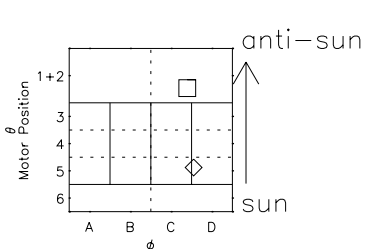

- = Jupiter look direction
- = Corotation look direction