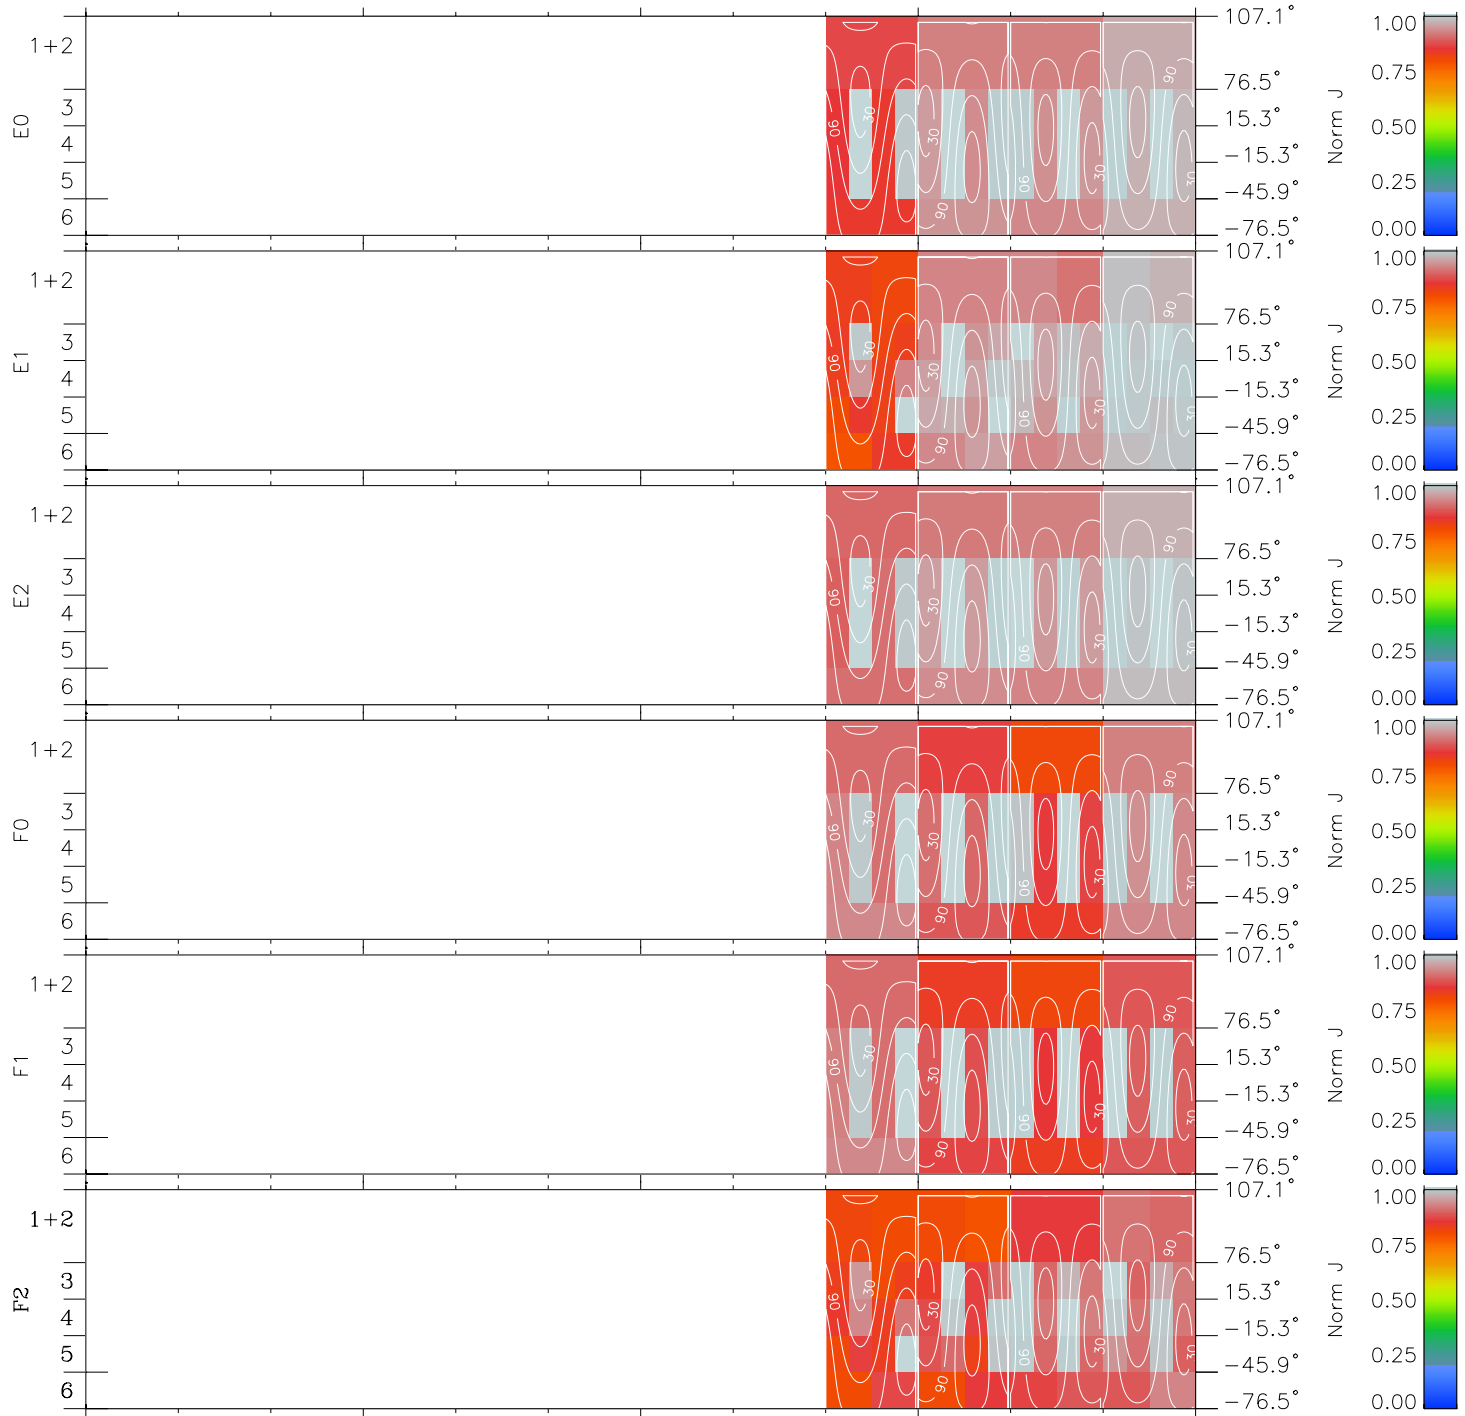

# Galileo EPD Real Time All-Sky Anisotropies 99122

Software Version: RTSKY\_NORM V 1.20  
 Data Production: 06-03-00  
 Plot Production: Sun Sep 16 20:51:35 2001  
 Color File: wondr3  
 Geofactor File: 1.1

00:00:00 1999-122	122-06	122-12	122-18	00:00:00 1999-123	
+	+	+	+	+	X JSE(R <sub>j</sub> )
-17.50	-13.62	-9.73	-5.85	-1.84	Y JSE(R <sub>j</sub> )
-19.60	-18.29	-16.99	-15.67	-13.98	Z JSE(R <sub>j</sub> )
1.35	1.13	0.92	0.70	0.46	

- ◇ = Jupiter look direction
- = Corotation look direction