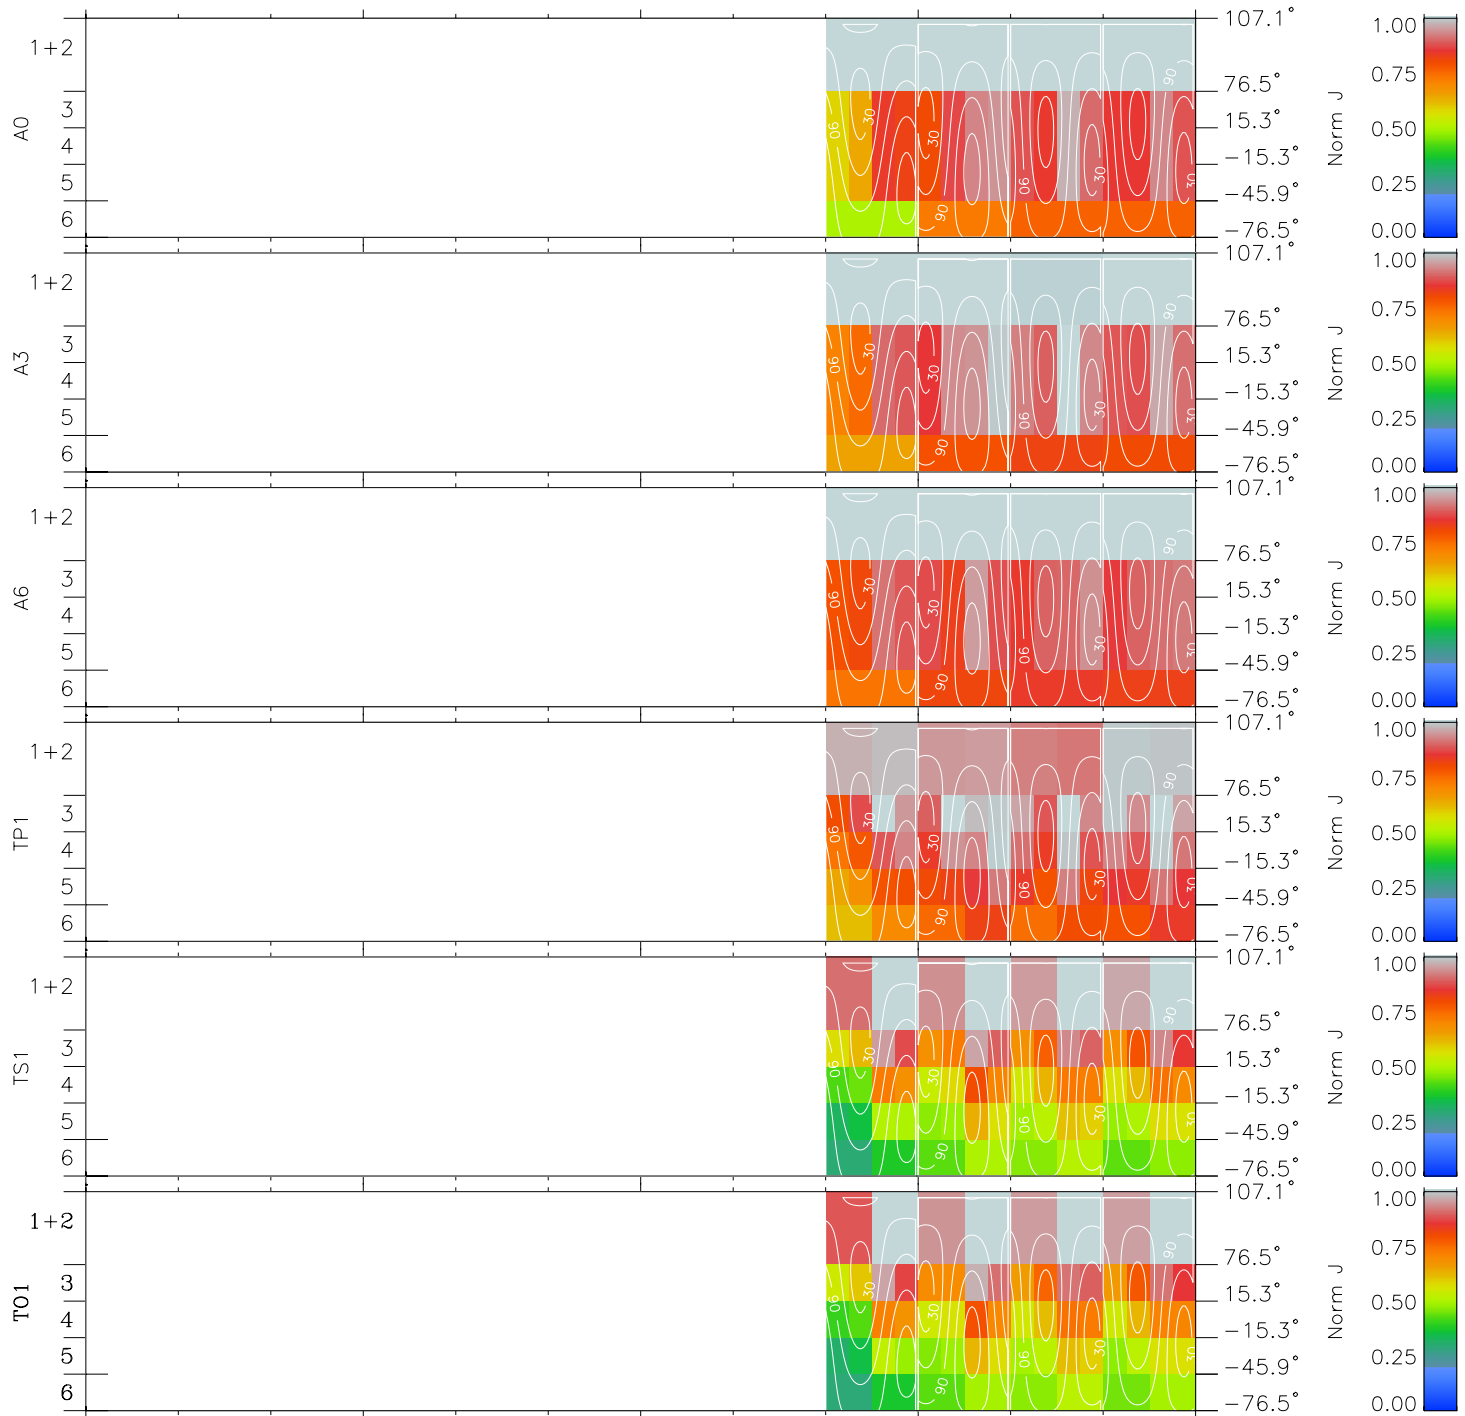

# Galileo EPD Real Time All-Sky Anisotropies 99122

Software Version: RTSKY\_NORM V 1.20  
Data Production: 06-03-00  
Plot Production: Sun Sep 16 20:51:33 2001  
Color File: wondr3  
Geofactor File: 1.1

00:00:00 1999-122	122-06	122-12	122-18	00:00:00 1999-123	
+	+	+	+	+	X JSE(R <sub>j</sub> )
-17.50	-13.62	-9.73	-5.85	-1.84	Y JSE(R <sub>j</sub> )
-19.60	-18.29	-16.99	-15.67	-13.98	Z JSE(R <sub>j</sub> )
1.35	1.13	0.92	0.70	0.46	

- ◇ = Jupiter look direction
- = Corotation look direction