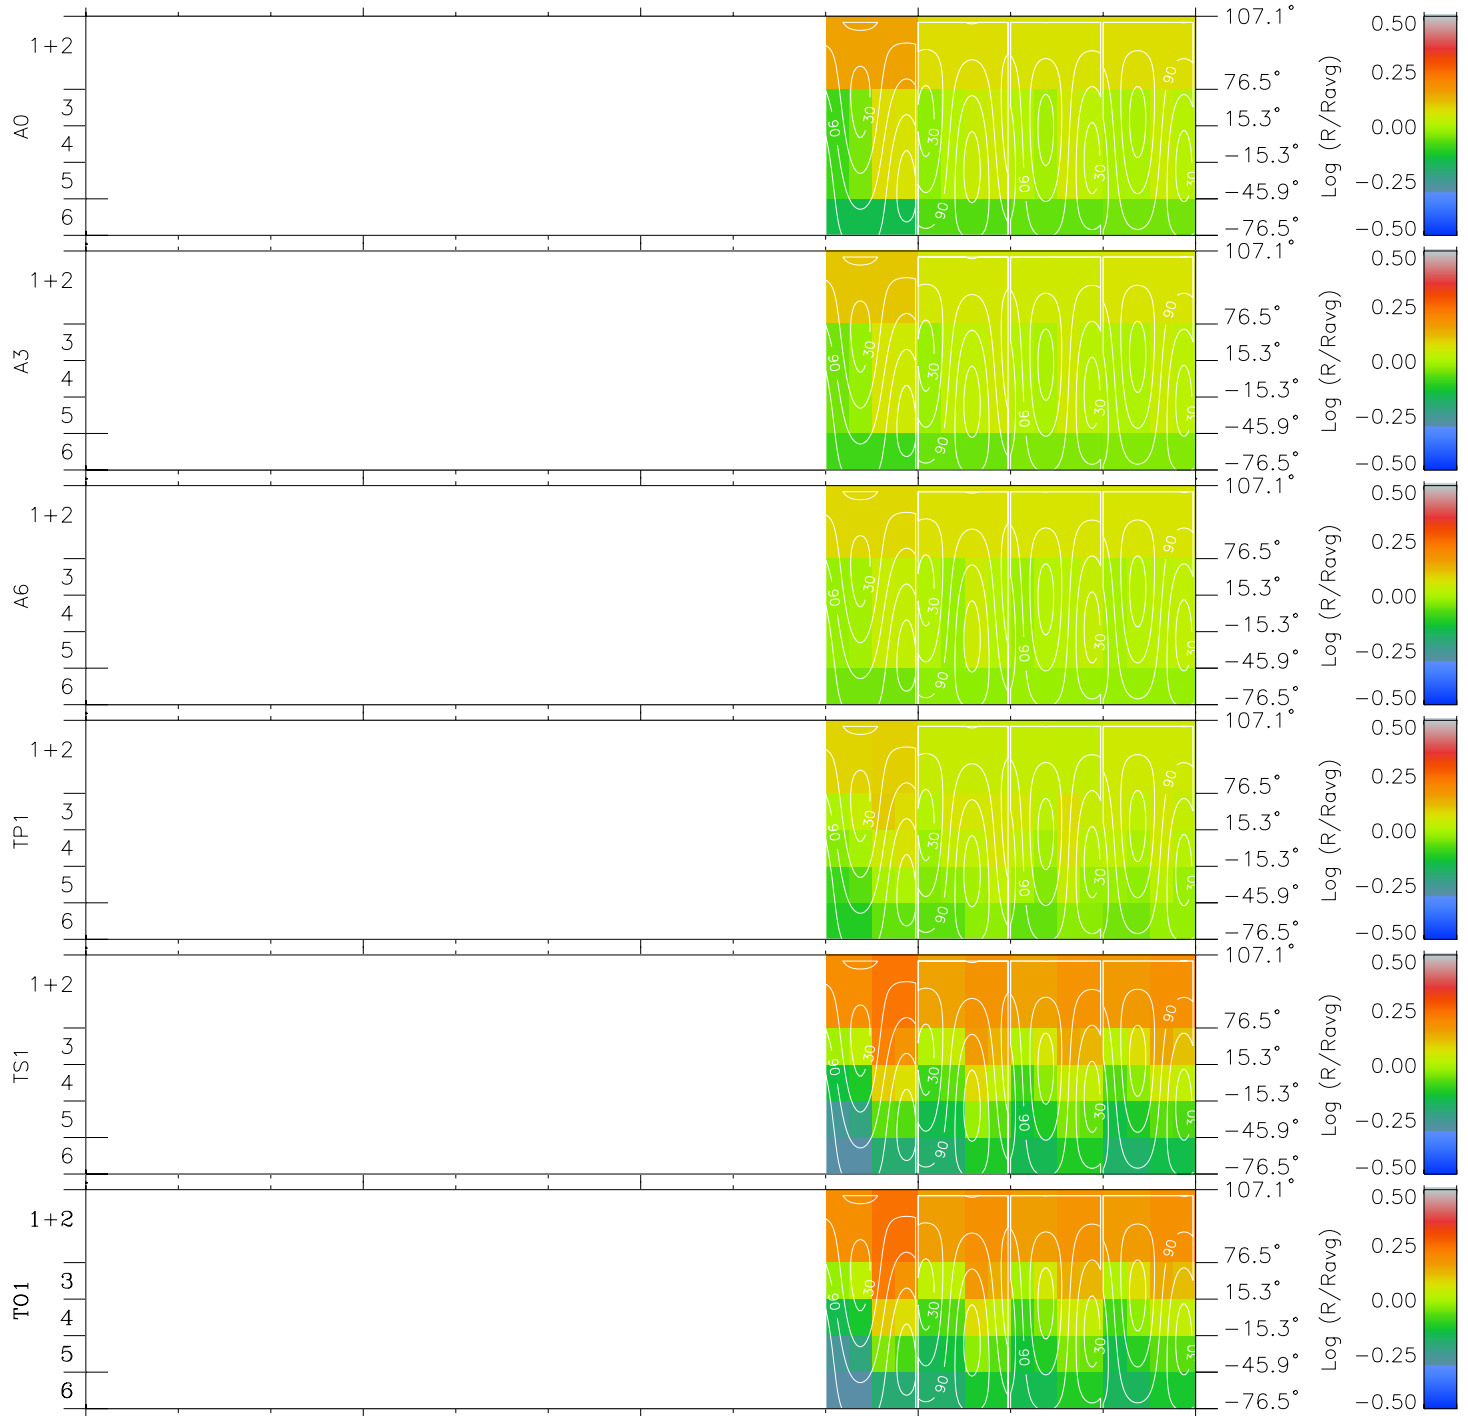

Galileo EPD Real Time All-Sky Anisotropies 99122

Software Version: RTSKY_MEAN V 1.20
 Data Production: 06-03-00
 Plot Production: Sun Sep 16 20:51:21 2001
 Color File: wondr3
 Geofactor File: 1.1

00:00:00 1999-122	122-06	122-12	122-18	00:00:00 1999-123	
+	+	+	+	+	X JSE(R _j)
-17.50	-13.62	-9.73	-5.85	-1.84	Y JSE(R _j)
-19.60	-18.29	-16.99	-15.67	-13.98	Z JSE(R _j)
1.35	1.13	0.92	0.70	0.46	

- ◇ = Jupiter look direction
- = Corotation look direction