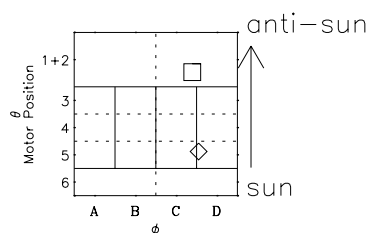

Galileo EPD Real-Time Omni 99122

Software Version: RTLINE_OMNI V 1.20
Data Production: 06-03-00
Plot Production: Sun Sep 16 20:52:12 2001

- ◇ = Jupiter look direction
- = Corotation look direction