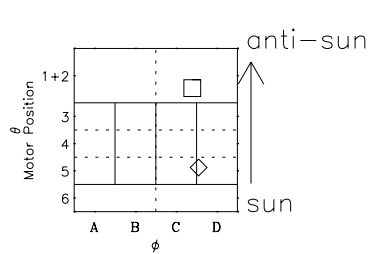

Galileo EPD Real-Time Omni 99122

Software Version: RTLINE_OMNI V 1.20
Data Production: 06-03-00
Plot Production: Sun Sep 16 20:52:11 2001

\diamond = Jupiter look direction
 \square = Corotation look direction