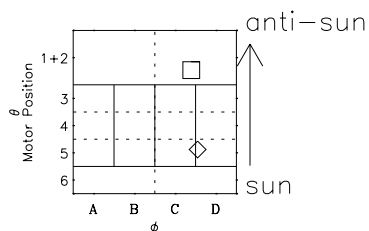

# Galileo EPD Real-Time Omni 99122

Software Version: RTLINE\_OMNI V 1.20  
Data Production: 06-03-00  
Plot Production: Sun Sep 16 20:52:11 2001

- ◇ = Jupiter look direction
- = Corotation look direction