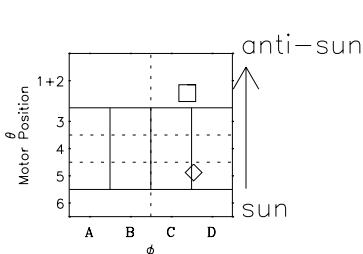

Galileo EPD Real-Time Six-Sector 99122

Software Version: RTLINE_R6 V 1.20
Data Production: 06-03-00
Plot Production: Sun Sep 16 20:52:15 2001

◇ = Jupiter look direction
□ = Corotation look direction