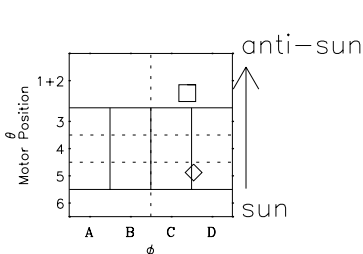

Galileo EPD Real-Time Six-Sector 99122

Software Version: RTLINE_R6 V 1.20
Data Production: 06-03-00
Plot Production: Sun Sep 16 20:52:14 2001

◇ = Jupiter look direction
□ = Corotation look direction