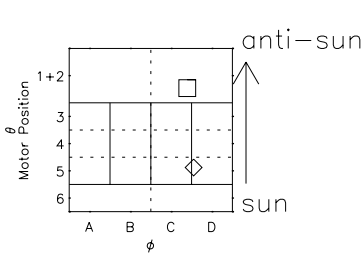

Galileo EPD Real Elevation Anisotropies 99122

Software Version: RTELEV_FLUX V 1.20
Data Production: 06-03-00
Plot Production: Sun Sep 16 20:51:47 2001
Color File: wondr3
Geofactor File: 1.1

00:00:00 1999-122	122-06	122-12	122-18	00:00:00 1999-123	
+	+	+	+	+	X JSE(R _j)
-17.50	-13.62	-9.73	-5.85	-1.84	Y JSE(R _j)
-19.60	-18.29	-16.99	-15.67	-13.98	Z JSE(R _j)
1.35	1.13	0.92	0.70	0.46	

- ◇ = Jupiter look direction
- = Corotation look direction