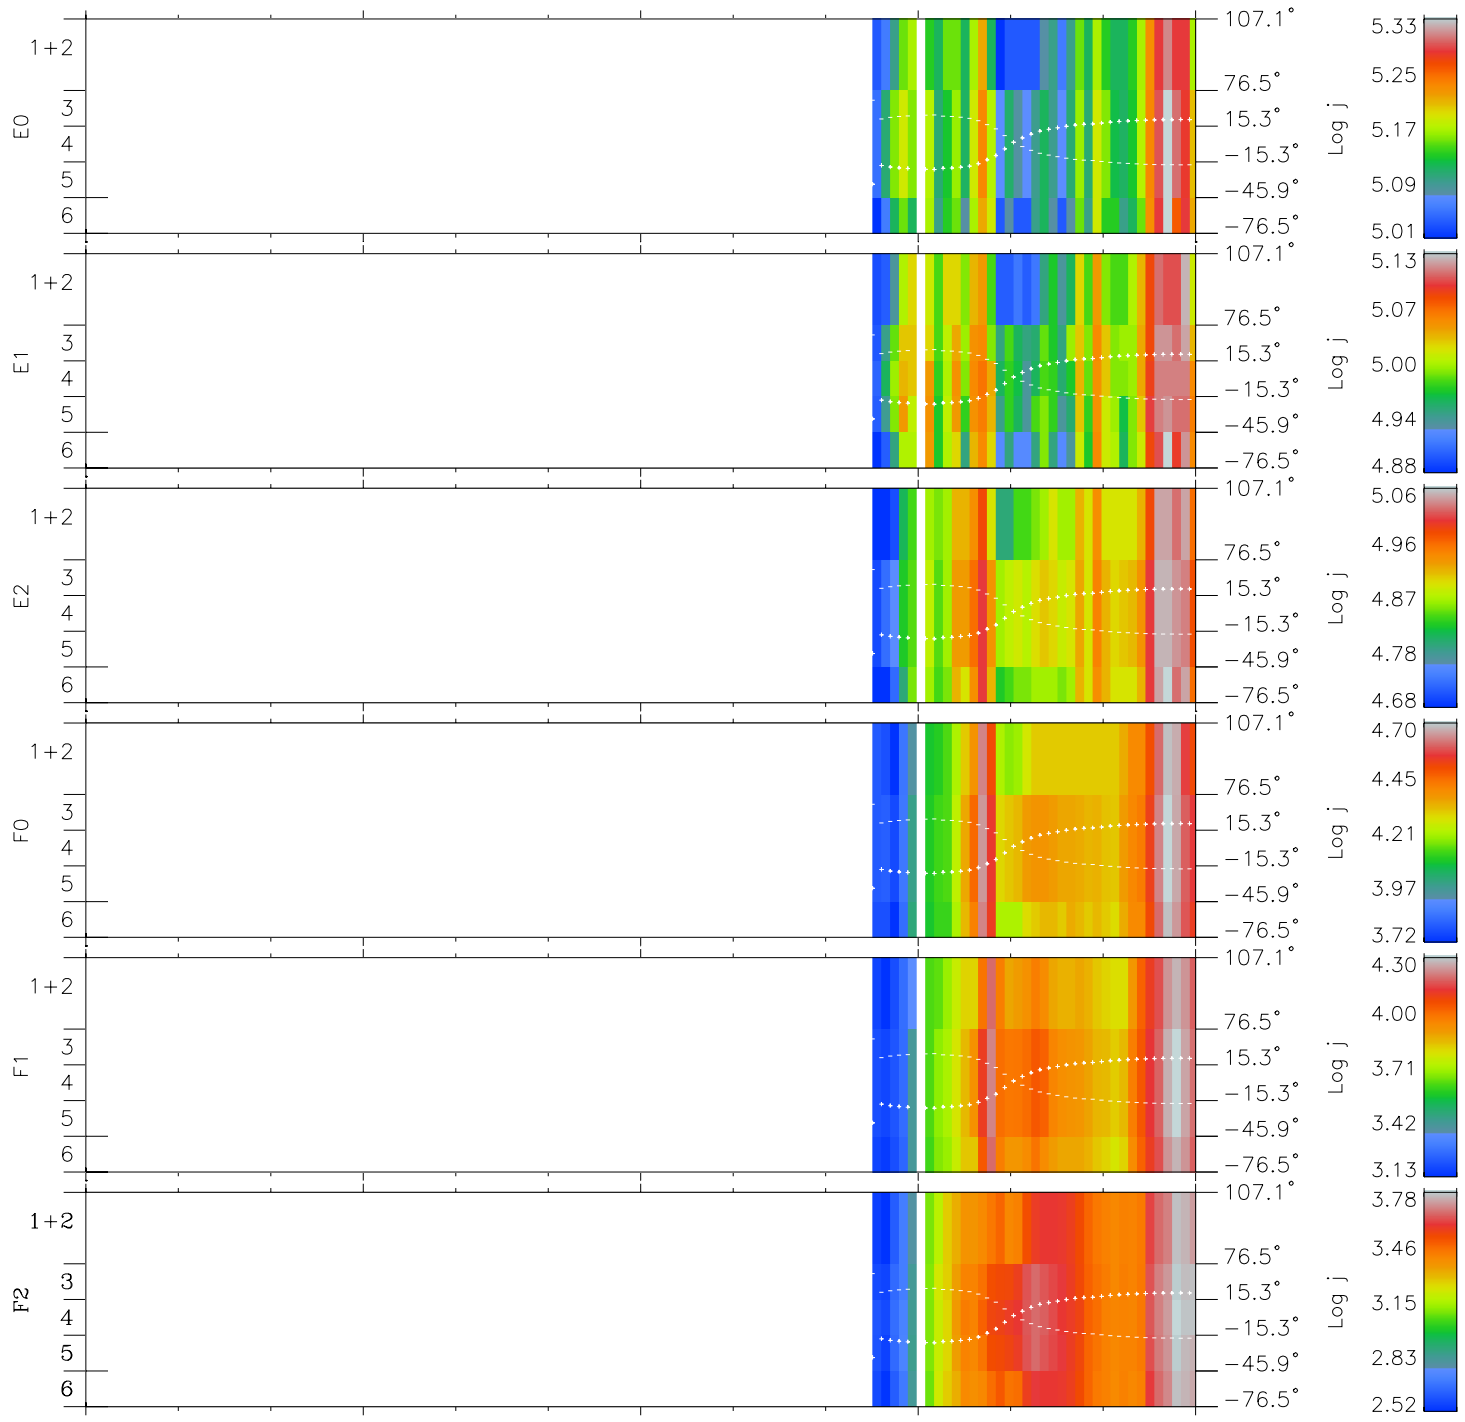

Galileo EPD Real Elevation Anisotropies 99122

Software Version: RTELEV_FLUX V 1.20
Data Production: 06-03-00
Plot Production: Sun Sep 16 20:51:47 2001
Color File: wondr3
Geofactor File: 1.1

00:00:00 1999-122	122-06	122-12	122-18	00:00:00 1999-123	
+	+	+	+	+	X JSE(R _j)
-17.50	-13.62	-9.73	-5.85	-1.84	Y JSE(R _j)
-19.60	-18.29	-16.99	-15.67	-13.98	Z JSE(R _j)
1.35	1.13	0.92	0.70	0.46	

- ◇ = Jupiter look direction
- = Corotation look direction