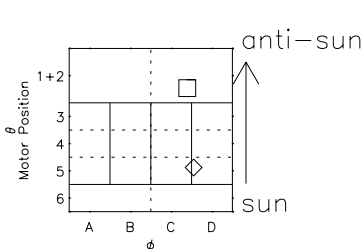

# Galileo EPD Real Elevation Anisotropies 99122

Software Version: RTELEV\_MEAN V 1.20  
Data Production: 06-03-00  
Plot Production: Sun Sep 16 20:51:38 2001  
Color File: wondr3  
Geofactor File: 1.1

00:00:00 1999-122	122-06	122-12	122-18	00:00:00 1999-123	
+	+	+	+	+	X JSE( $R_j$ )
-17.50	-13.62	-9.73	-5.85	-1.84	Y JSE( $R_j$ )
-19.60	-18.29	-16.99	-15.67	-13.98	Z JSE( $R_j$ )
1.35	1.13	0.92	0.70	0.46	

- ◇ = Jupiter look direction
- = Corotation look direction