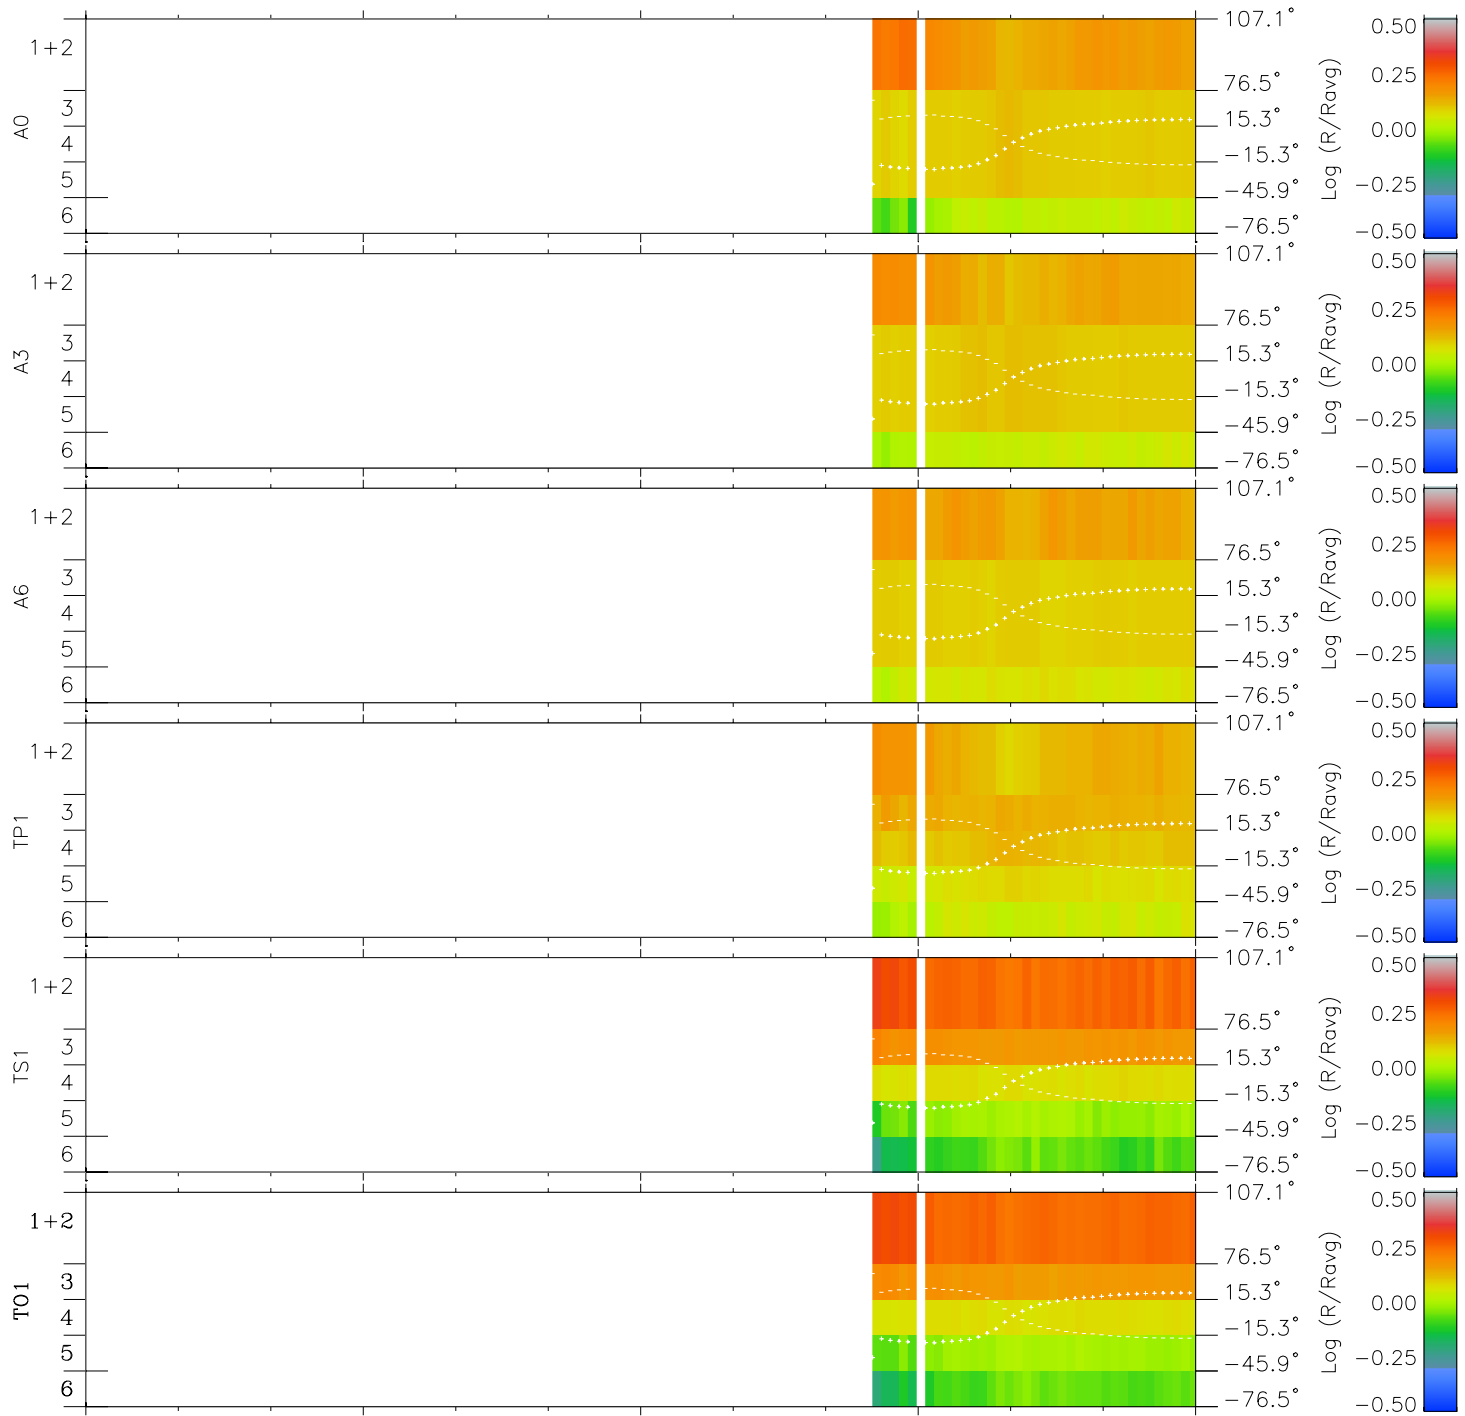

# Galileo EPD Real Elevation Anisotropies 99122

Software Version: RTELEV\_MEAN V 1.20  
Data Production: 06-03-00  
Plot Production: Sun Sep 16 20:51:38 2001  
Color File: wondr3  
Geofactor File: 1.1

00:00:00 1999-122	122-06	122-12	122-18	00:00:00 1999-123	
+	+	+	+	+	X JSE( $R_j$ )
-17.50	-13.62	-9.73	-5.85	-1.84	Y JSE( $R_j$ )
-19.60	-18.29	-16.99	-15.67	-13.98	Z JSE( $R_j$ )
1.35	1.13	0.92	0.70	0.46	

- ◇ = Jupiter look direction
- = Corotation look direction