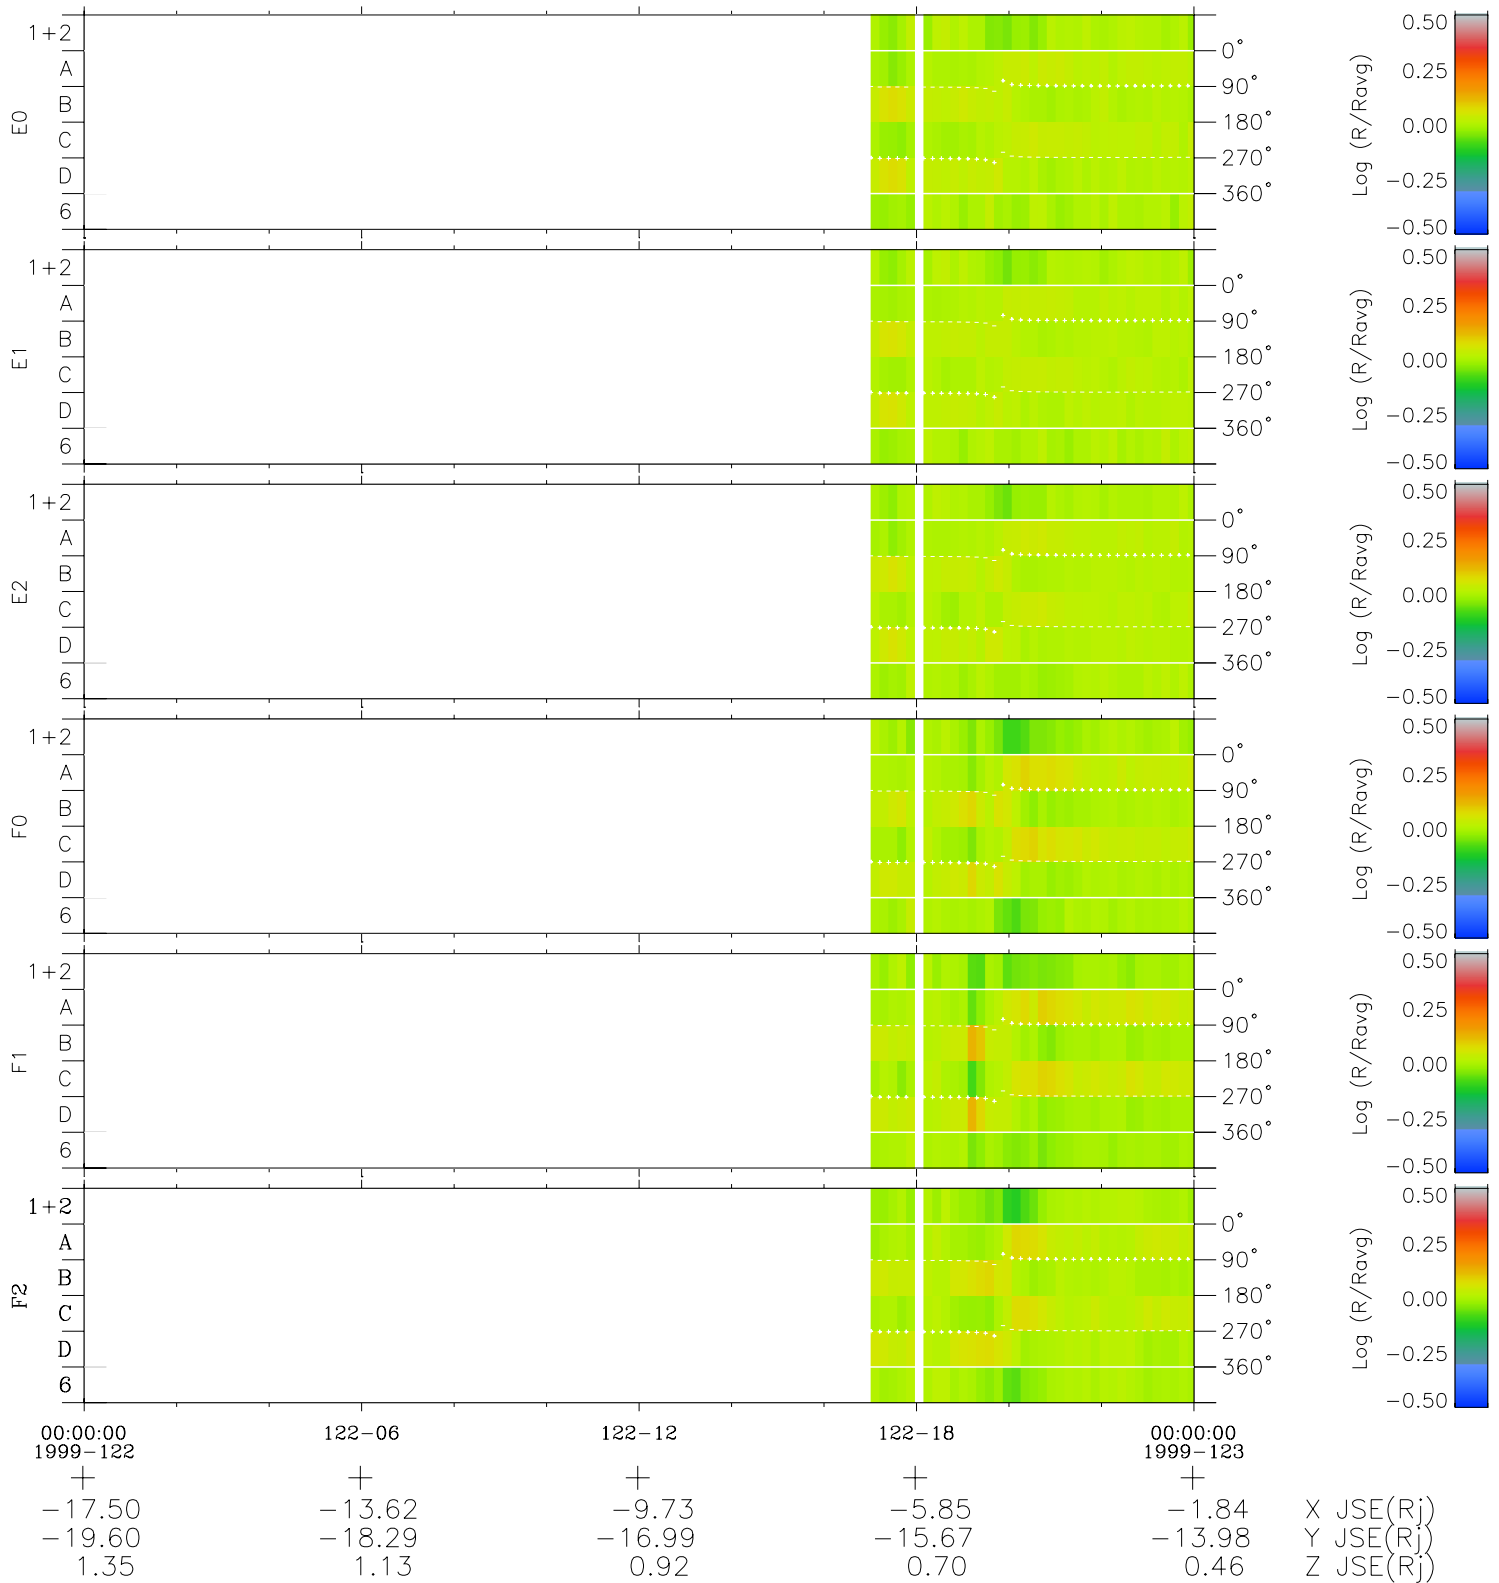

Galileo EPD Real Time Azimuth Anisotropies 99122

Software Version: RTAZIM_MEAN V 1.20
Data Production: 06-03-00
Plot Production: Sun Sep 16 20:51:58 2001
Color File: wondr3
Geofactor File: 1.1

- ◇ = Jupiter look direction
- = Corotation look direction