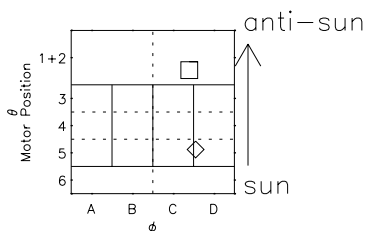

Galileo EPD Real Time Azimuth Anisotropies 99122

Software Version: RTAZIM_MEAN V 1.20
Data Production: 06-03-00
Plot Production: Sun Sep 16 20:51:58 2001
Color File: wondr3
Geofactor File: 1.1

- ◇ = Jupiter look direction
- = Corotation look direction