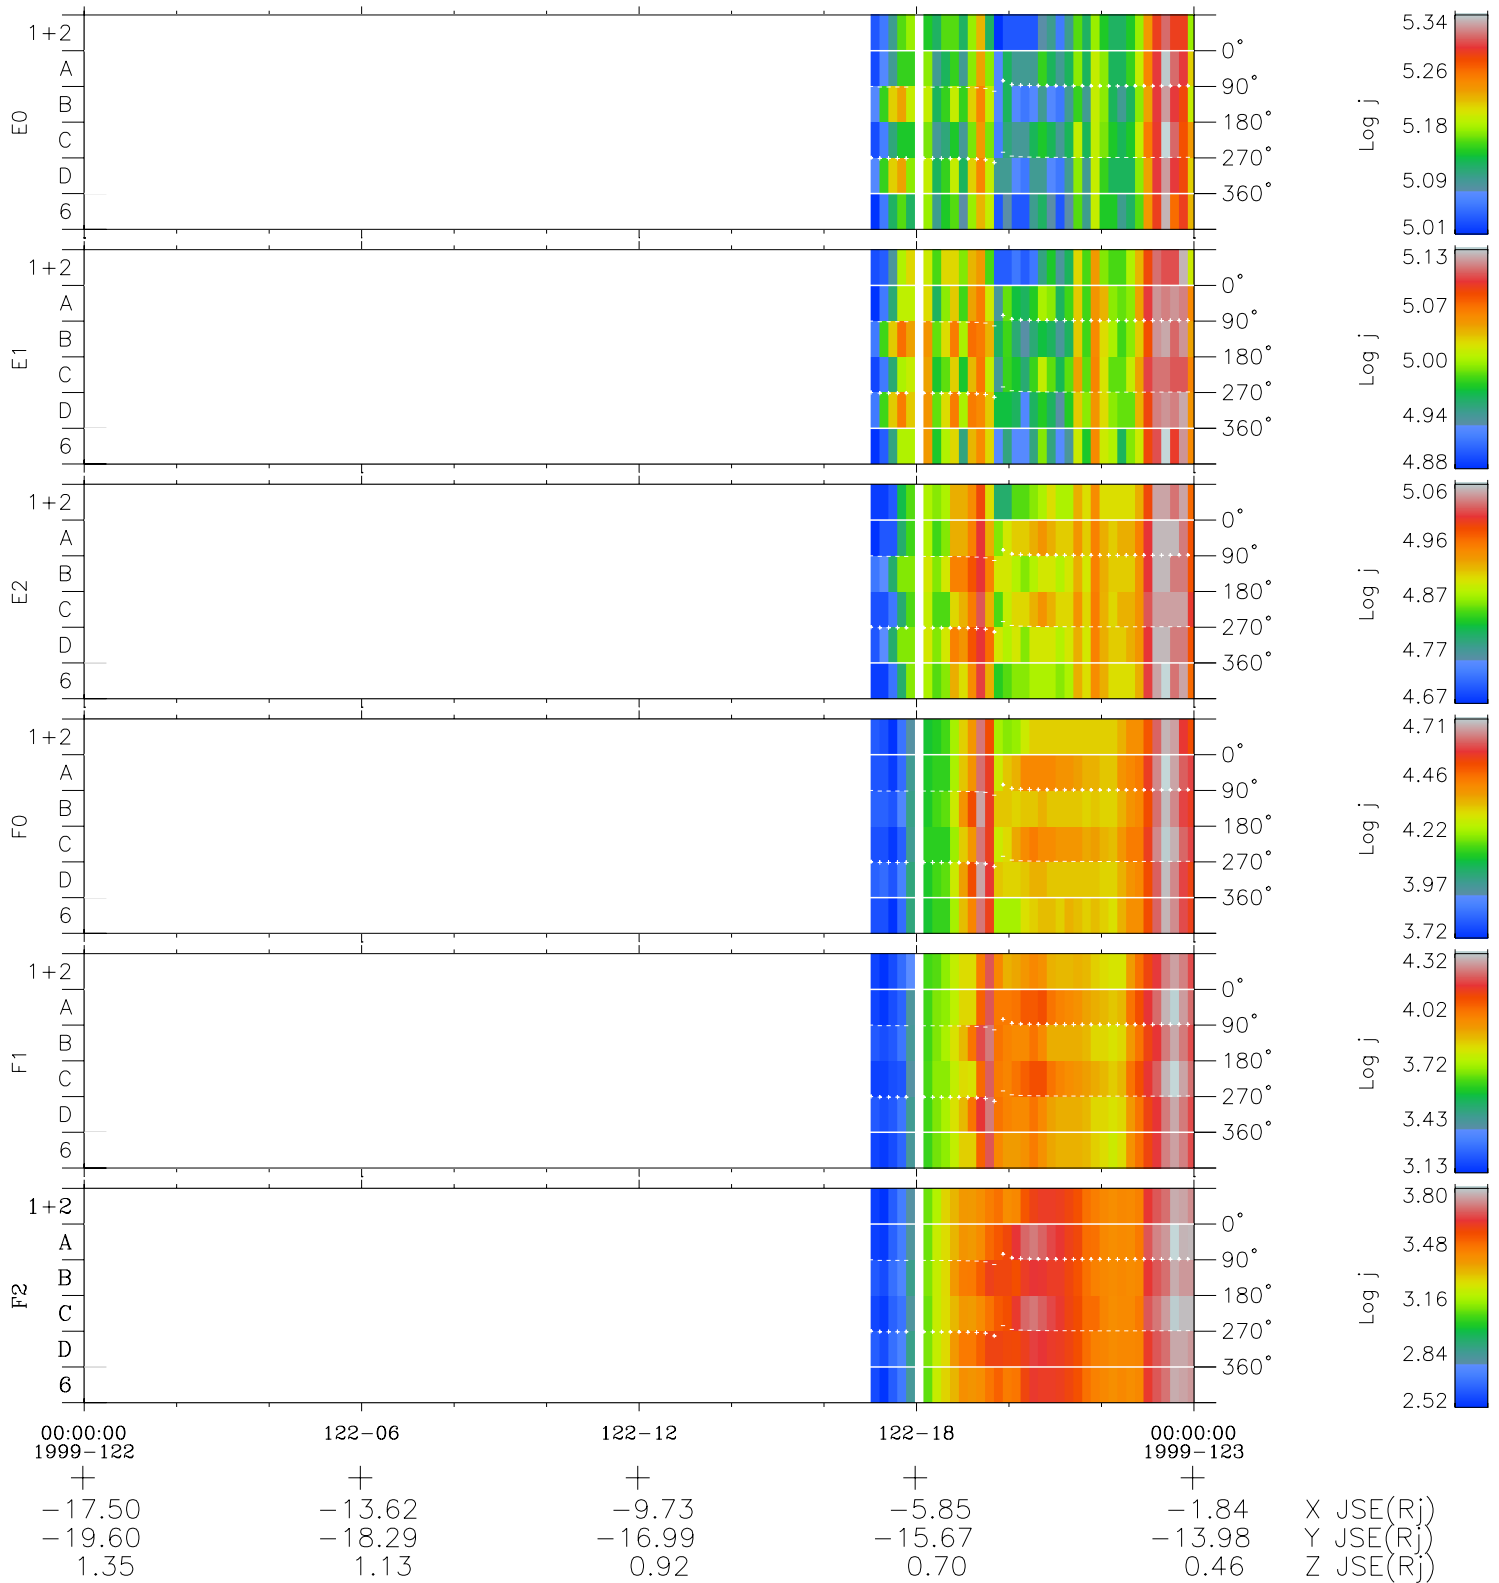

# Galileo EPD Real Time Azimuth Anisotropies 99122

Software Version: RTAZIM\_FLUX V 1.20  
 Data Production: 06-03-00  
 Plot Production: Sun Sep 16 20:52:03 2001  
 Color File: wondr3  
 Geofactor File: 1.1

- ◇ = Jupiter look direction
- = Corotation look direction