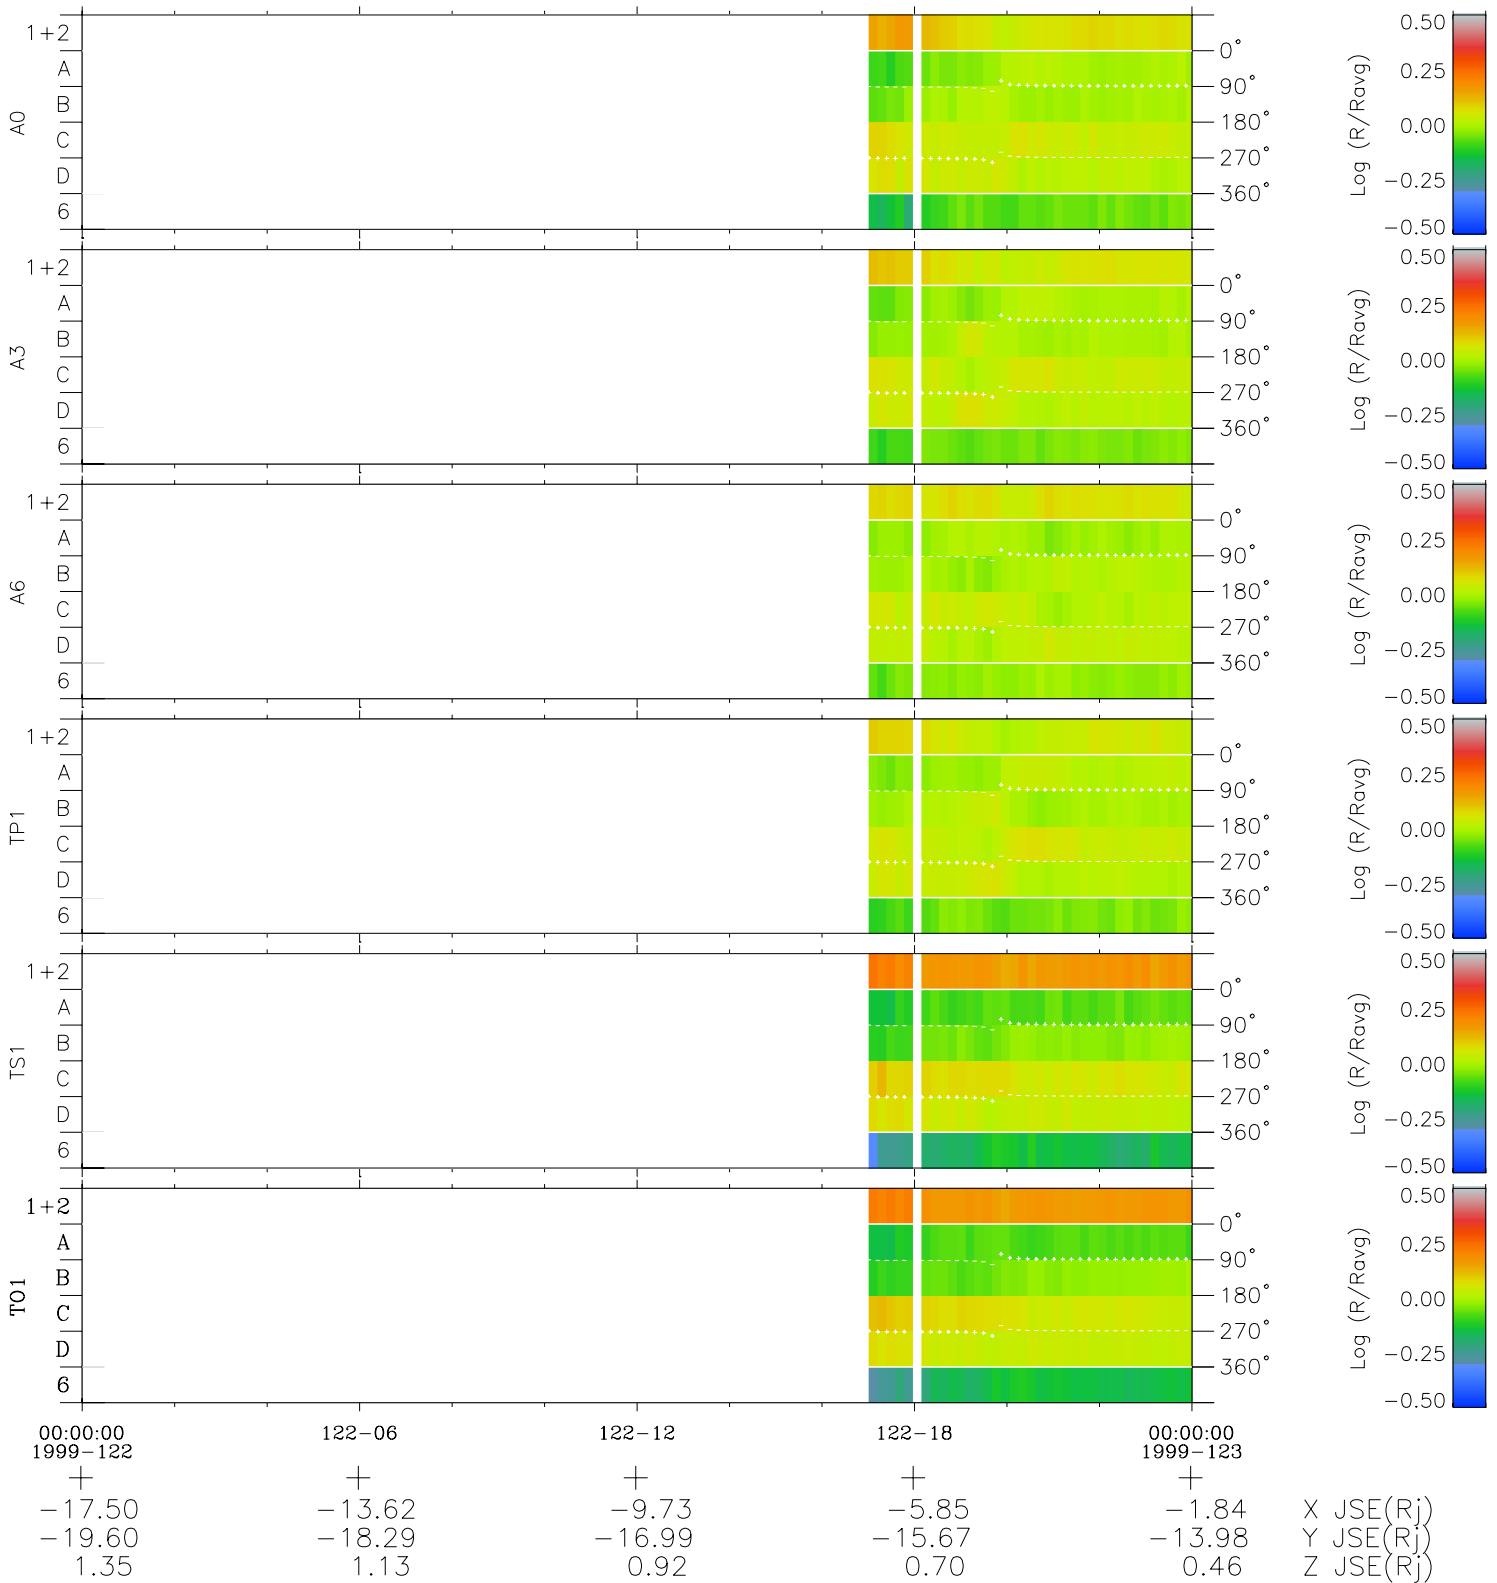

# Galileo EPD Real Time Azimuth Anisotropies 99122

Software Version: RTAZIM\_MEAN V 1.20  
Data Production: 06-03-00  
Plot Production: Sun Sep 16 20:51:55 2001  
Color File: wondr3  
Geofactor File: 1.1

◇ = Jupiter look direction  
□ = Corotation look direction