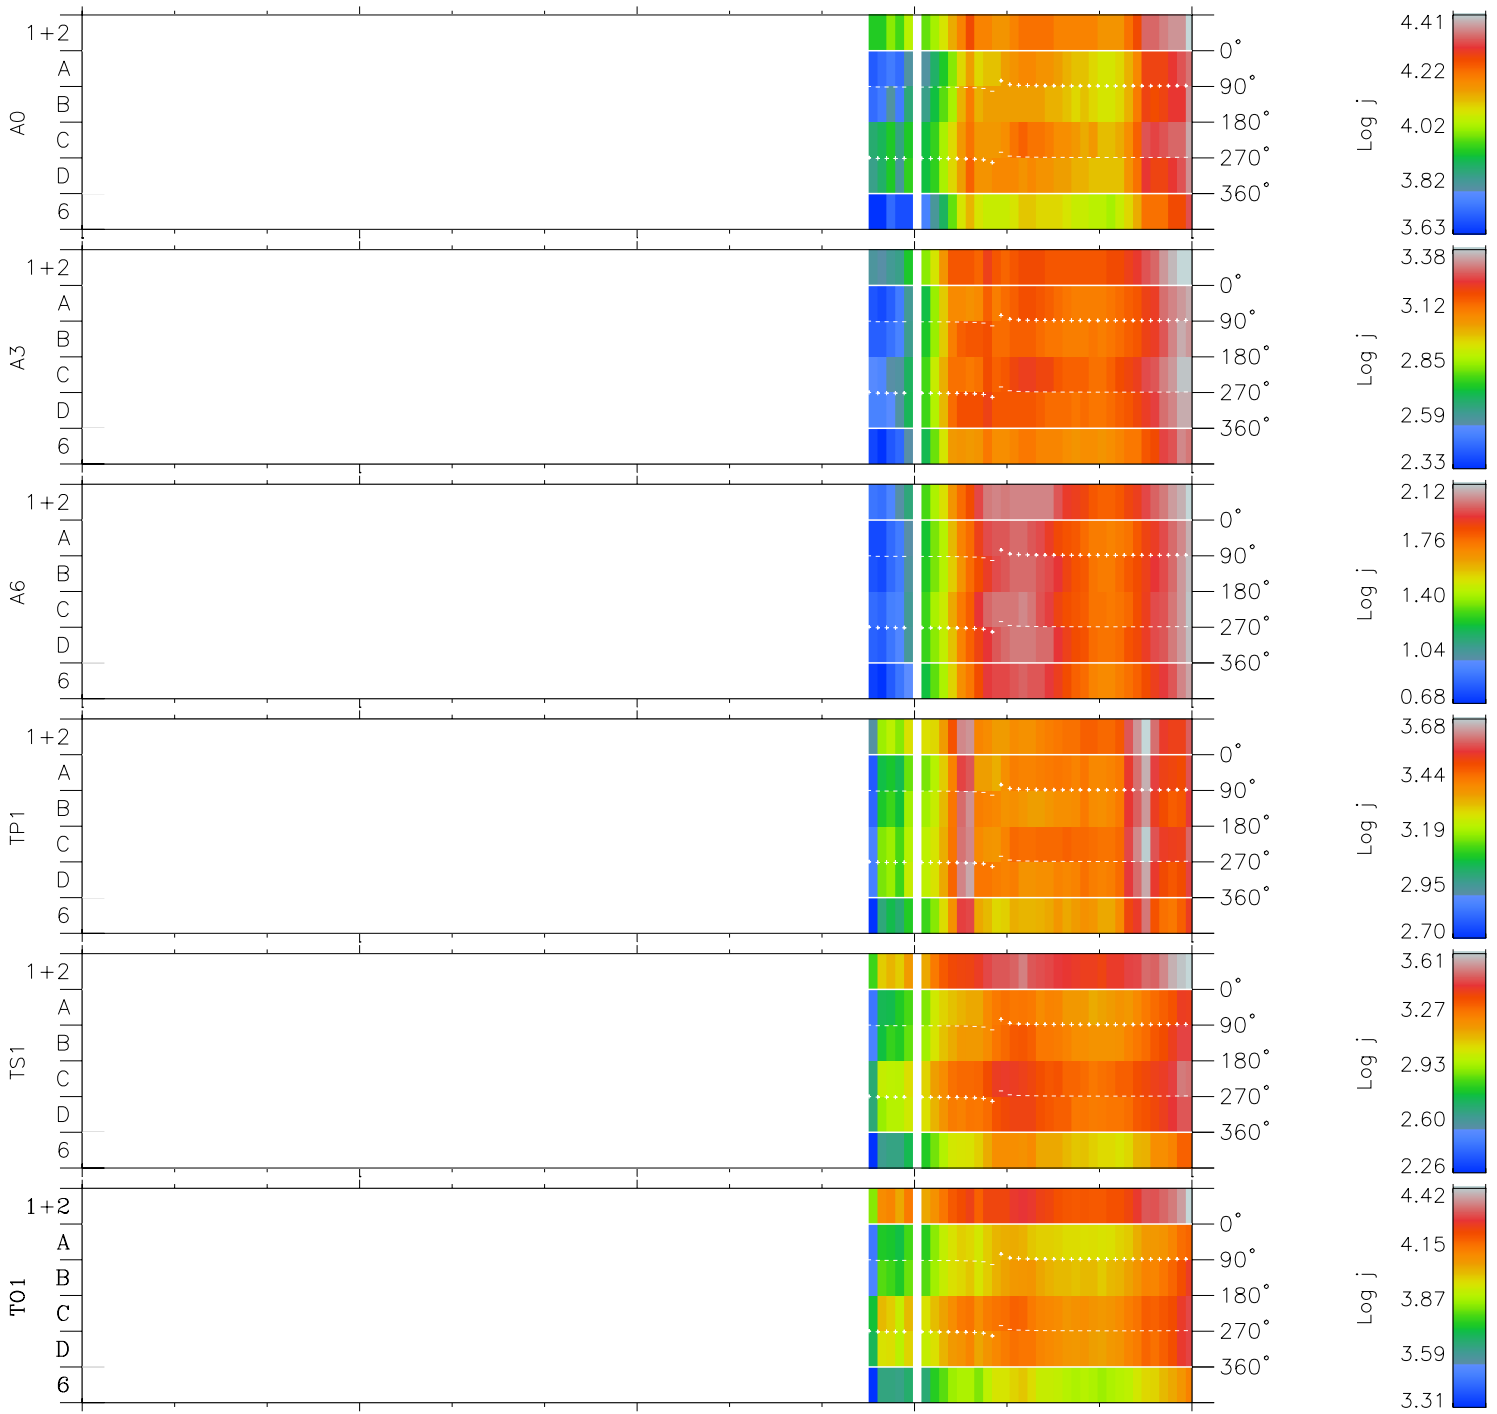

Galileo EPD Real Time Azimuth Anisotropies 99122

Software Version: RTAZIM_FLUX V 1.20
Data Production: 06-03-00
Plot Production: Sun Sep 16 20:52:00 2001
Color File: wondr3
Geofactor File: 1.1

00:00:00 1999-122	122-06	122-12	122-18	00:00:00 1999-123	
+	+	+	+	+	X JSE(R _j)
-17.50	-13.62	-9.73	-5.85	-1.84	Y JSE(R _j)
-19.60	-18.29	-16.99	-15.67	-13.98	Z JSE(R _j)
1.35	1.13	0.92	0.70	0.46	

- ◇ = Jupiter look direction
- = Corotation look direction