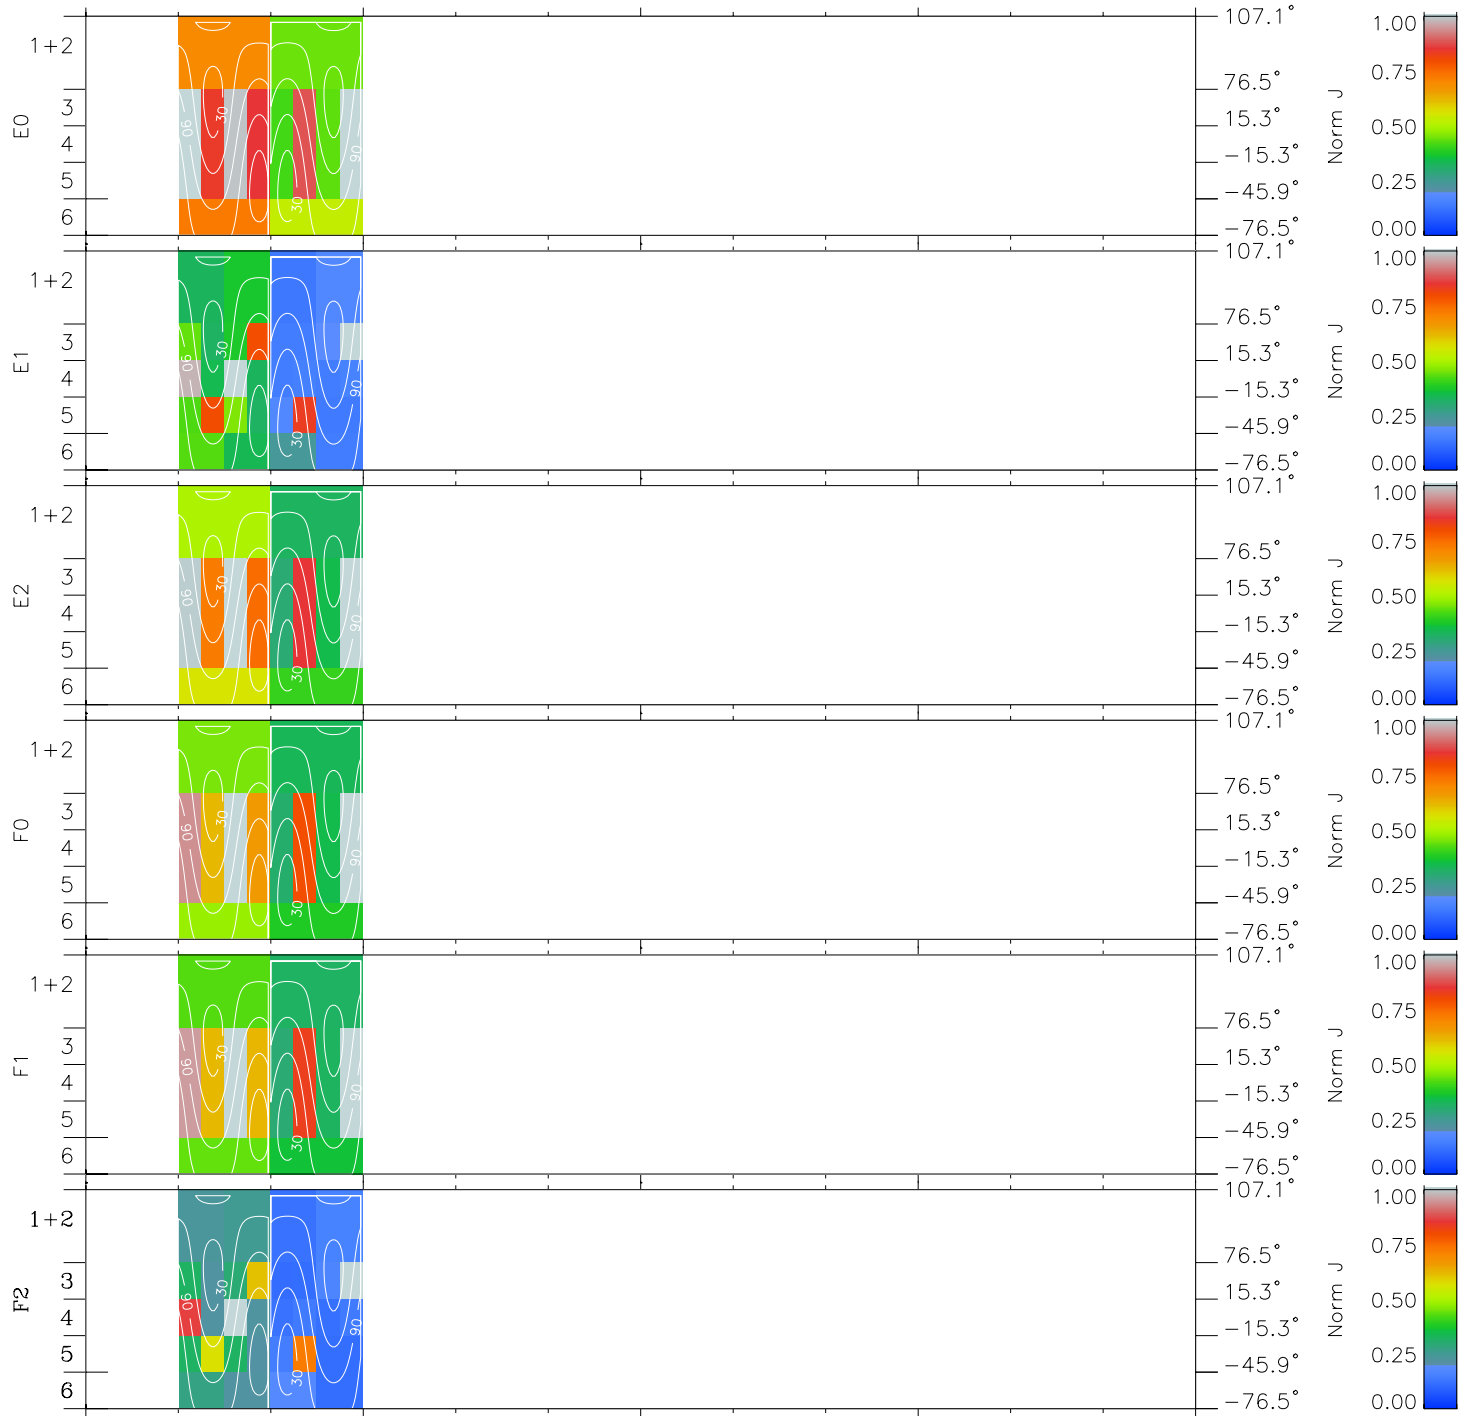

# Galileo EPD Real Time All-Sky Anisotropies 99042

Software Version: RTSKY\_NORM V 1.20  
 Data Production: 06-03-00  
 Plot Production: Sun Sep 16 20:45:23 2001  
 Color File: wondr3  
 Geofactor File: 1.1

00:00:00 1999-042	42-06	42-12	42-18	00:00:00 1999-043	X JSE(R <sub>j</sub> )	Y JSE(R <sub>j</sub> )	Z JSE(R <sub>j</sub> )
+ -57.85 56.84 0.56	+ -59.17 57.27 0.60	+ -60.49 57.70 0.64	+ -61.80 58.12 0.69	+ -63.12 58.55 0.73			

- ◇ = Jupiter look direction
- = Corotation look direction