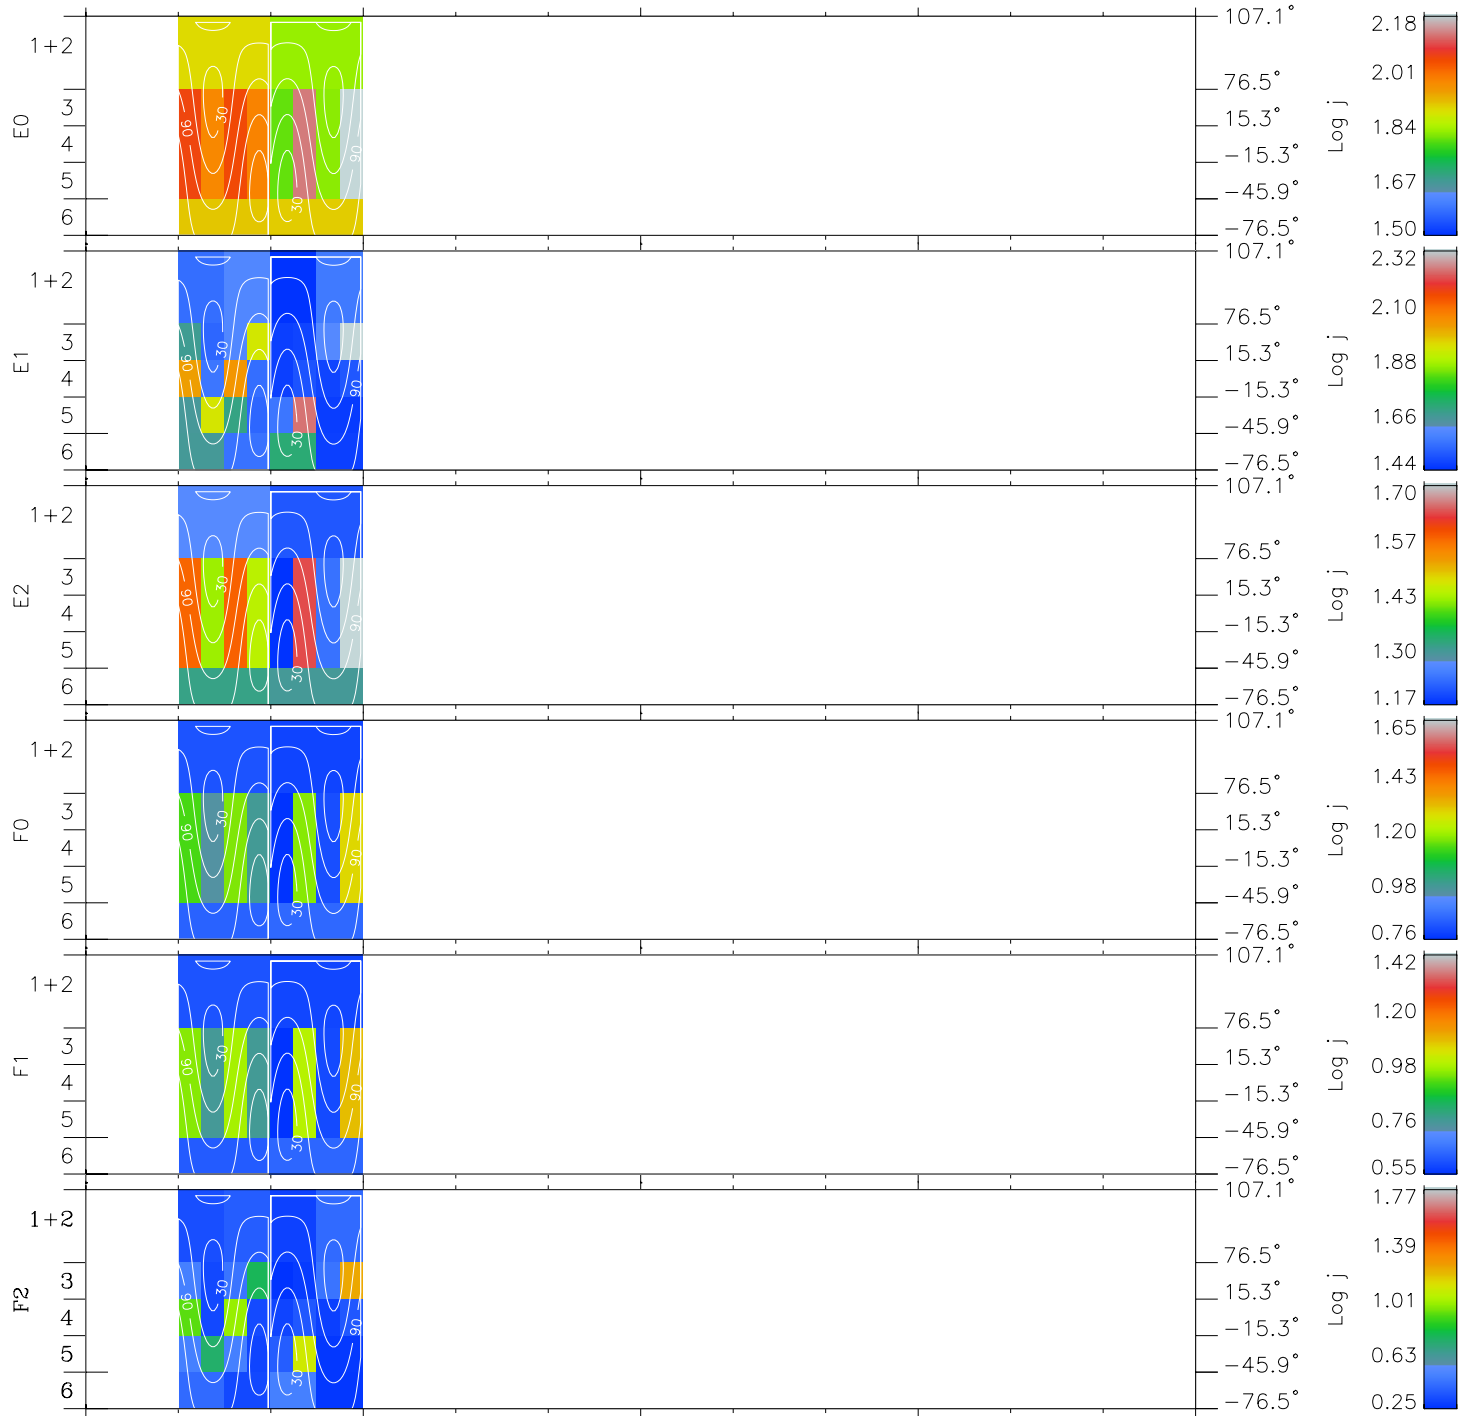

Galileo EPD Real Time All-Sky Anisotropies 99042

Software Version: RTSKY_FLUX V 1.20
 Data Production: 06-03-00
 Plot Production: Sun Sep 16 20:45:19 2001
 Color File: wondr3
 Geofactor File: 1.1

00:00:00 1999-042	42-06	42-12	42-18	00:00:00 1999-043	X JSE(R _j)
+	+	+	+	+	Y JSE(R _j)
-57.85	-59.17	-60.49	-61.80	-63.12	Z JSE(R _j)
56.84	57.27	57.70	58.12	58.55	
0.56	0.60	0.64	0.69	0.73	

- ◇ = Jupiter look direction
- = Corotation look direction