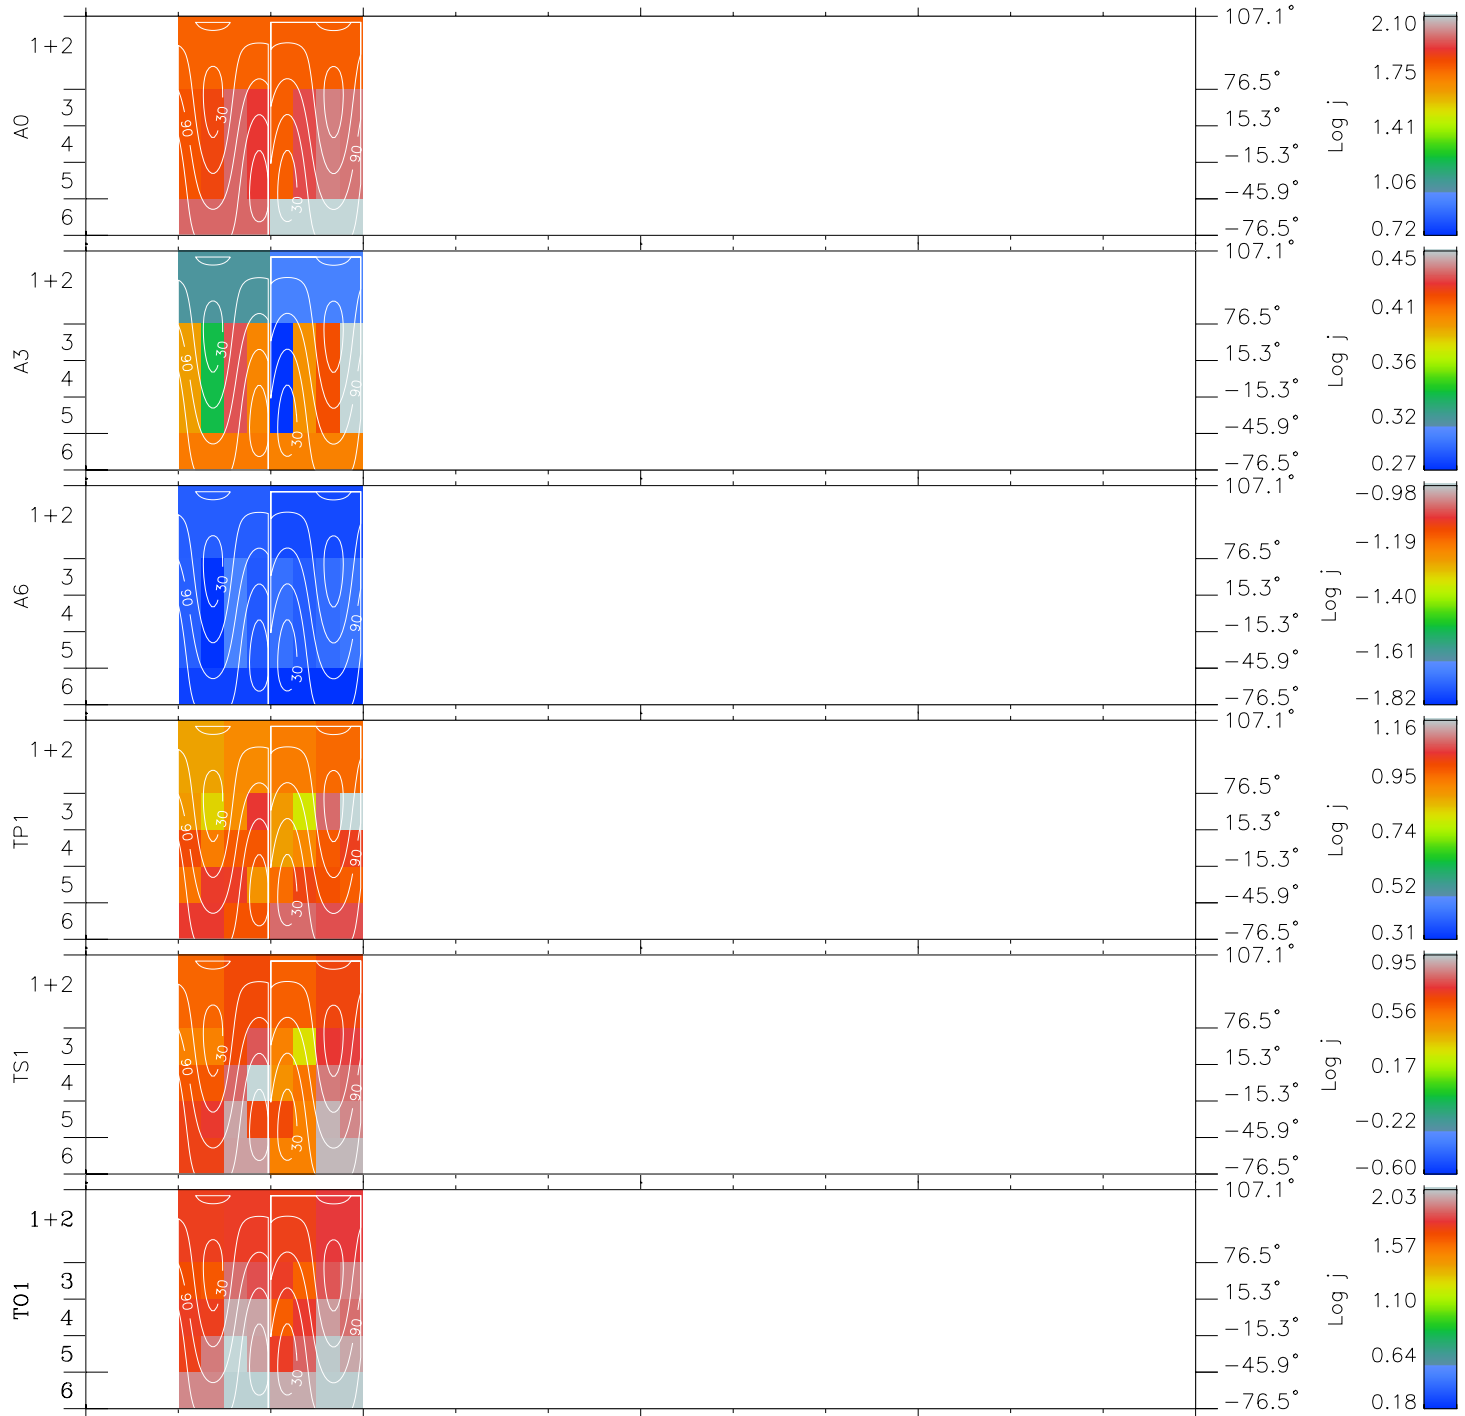

Galileo EPD Real Time All-Sky Anisotropies 99042

Software Version: RTSKY_FLUX V 1.20
 Data Production: 06-03-00
 Plot Production: Sun Sep 16 20:45:17 2001
 Color File: wondr3
 Geofactor File: 1.1

00:00:00 1999-042	42-06	42-12	42-18	00:00:00 1999-043	
+	+	+	+	+	
-57.85	-59.17	-60.49	-61.80	-63.12	X JSE(R _j)
56.84	57.27	57.70	58.12	58.55	Y JSE(R _j)
0.56	0.60	0.64	0.69	0.73	Z JSE(R _j)

- ◇ = Jupiter look direction
- = Corotation look direction