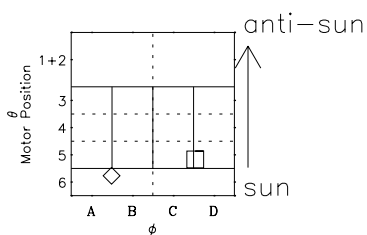

# Galileo EPD Real-Time Six-Sector 99042

Software Version: RTLINE\_R6 V 1.20  
Data Production: 06-03-00  
Plot Production: Sun Sep 16 20:45:52 2001

◇ = Jupiter look direction  
□ = Corotation look direction