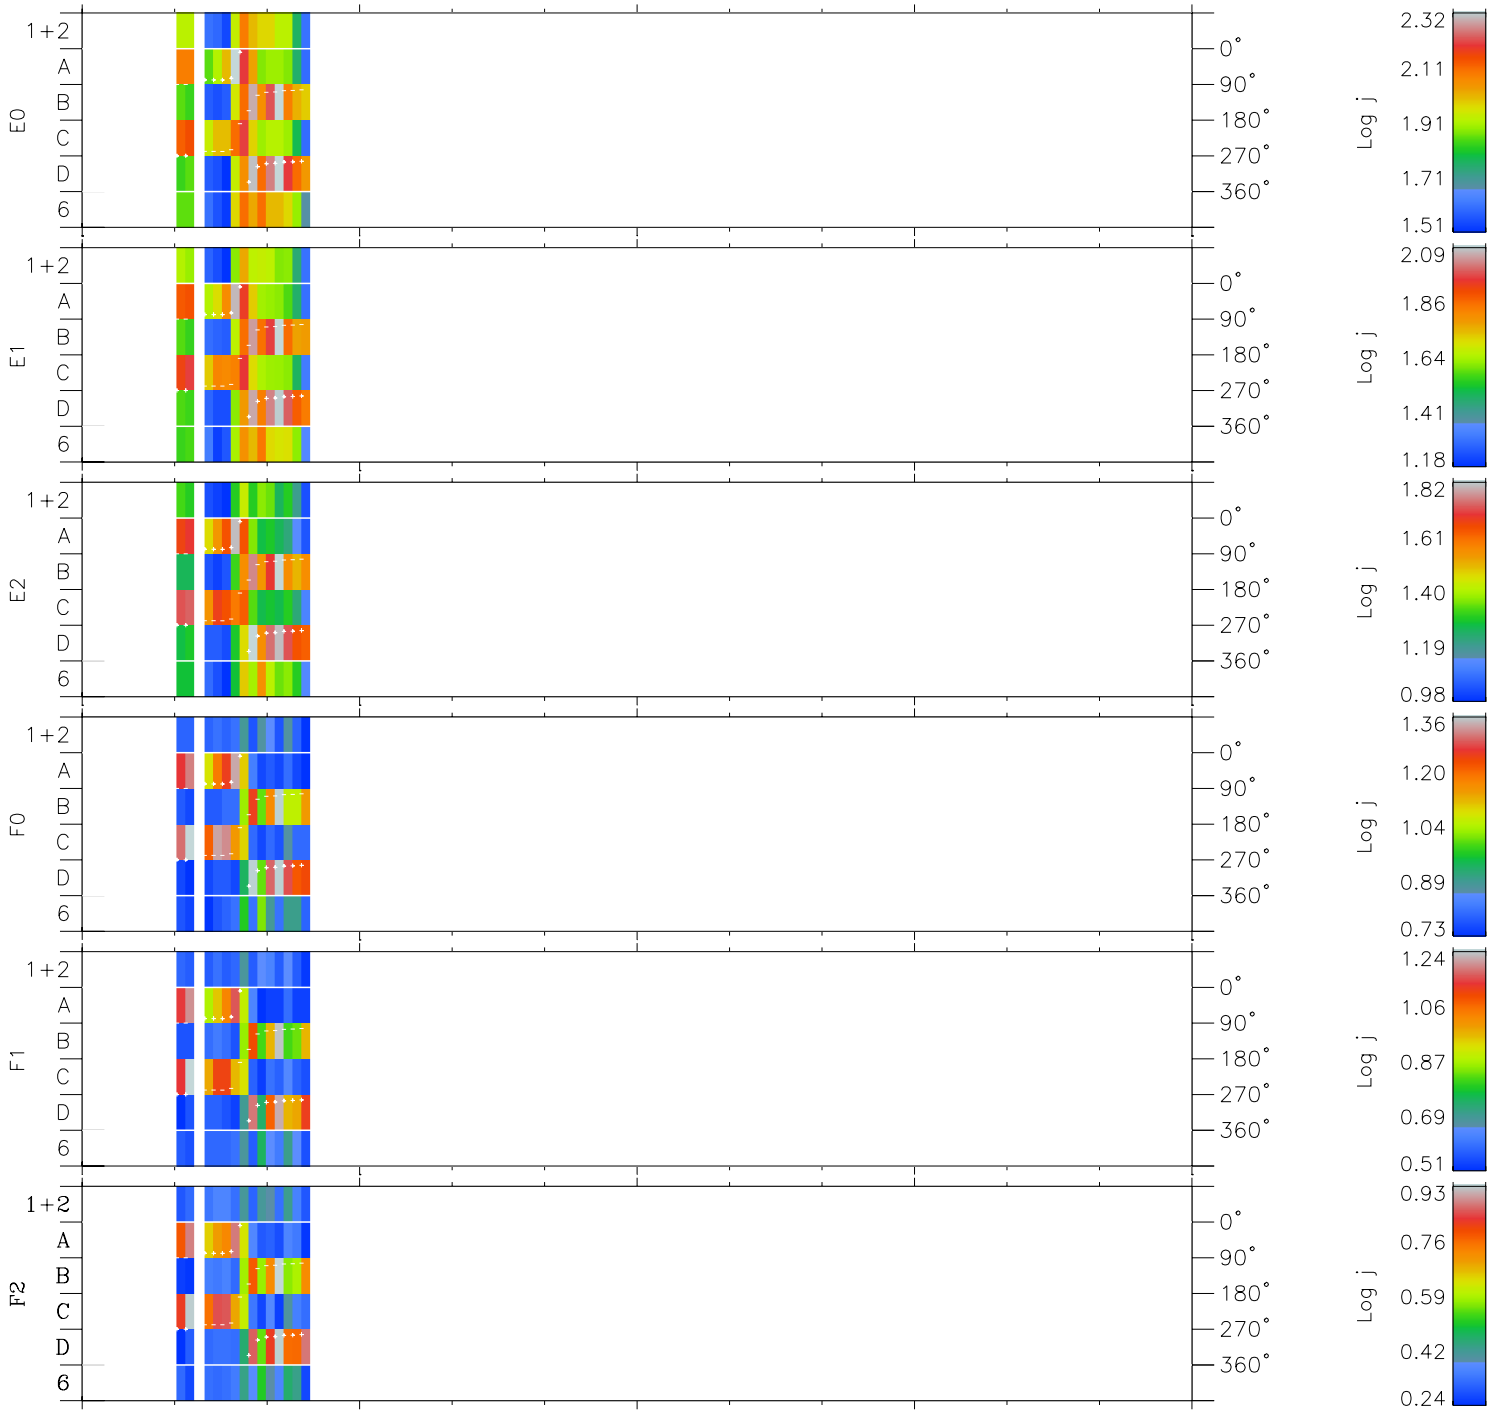

Galileo EPD Real Time Azimuth Anisotropies 99042

Software Version: RTAZIM_FLUX V 1.20
 Data Production: 06-03-00
 Plot Production: Sun Sep 16 20:45:43 2001
 Color File: wondr3
 Geofactor File: 1.1

| 00:00:00 1999-042 | 42-06 | 42-12 | 42-18 | 00:00:00 1999-043 | |
|----------------------|--------|--------|--------|----------------------|------------------------|
| + | + | + | + | + | X JSE(R _j) |
| -57.85 | -59.17 | -60.49 | -61.80 | -63.12 | Y JSE(R _j) |
| 56.84 | 57.27 | 57.70 | 58.12 | 58.55 | Z JSE(R _j) |
| 0.56 | 0.60 | 0.64 | 0.69 | 0.73 | |

- ◇ = Jupiter look direction
- = Corotation look direction