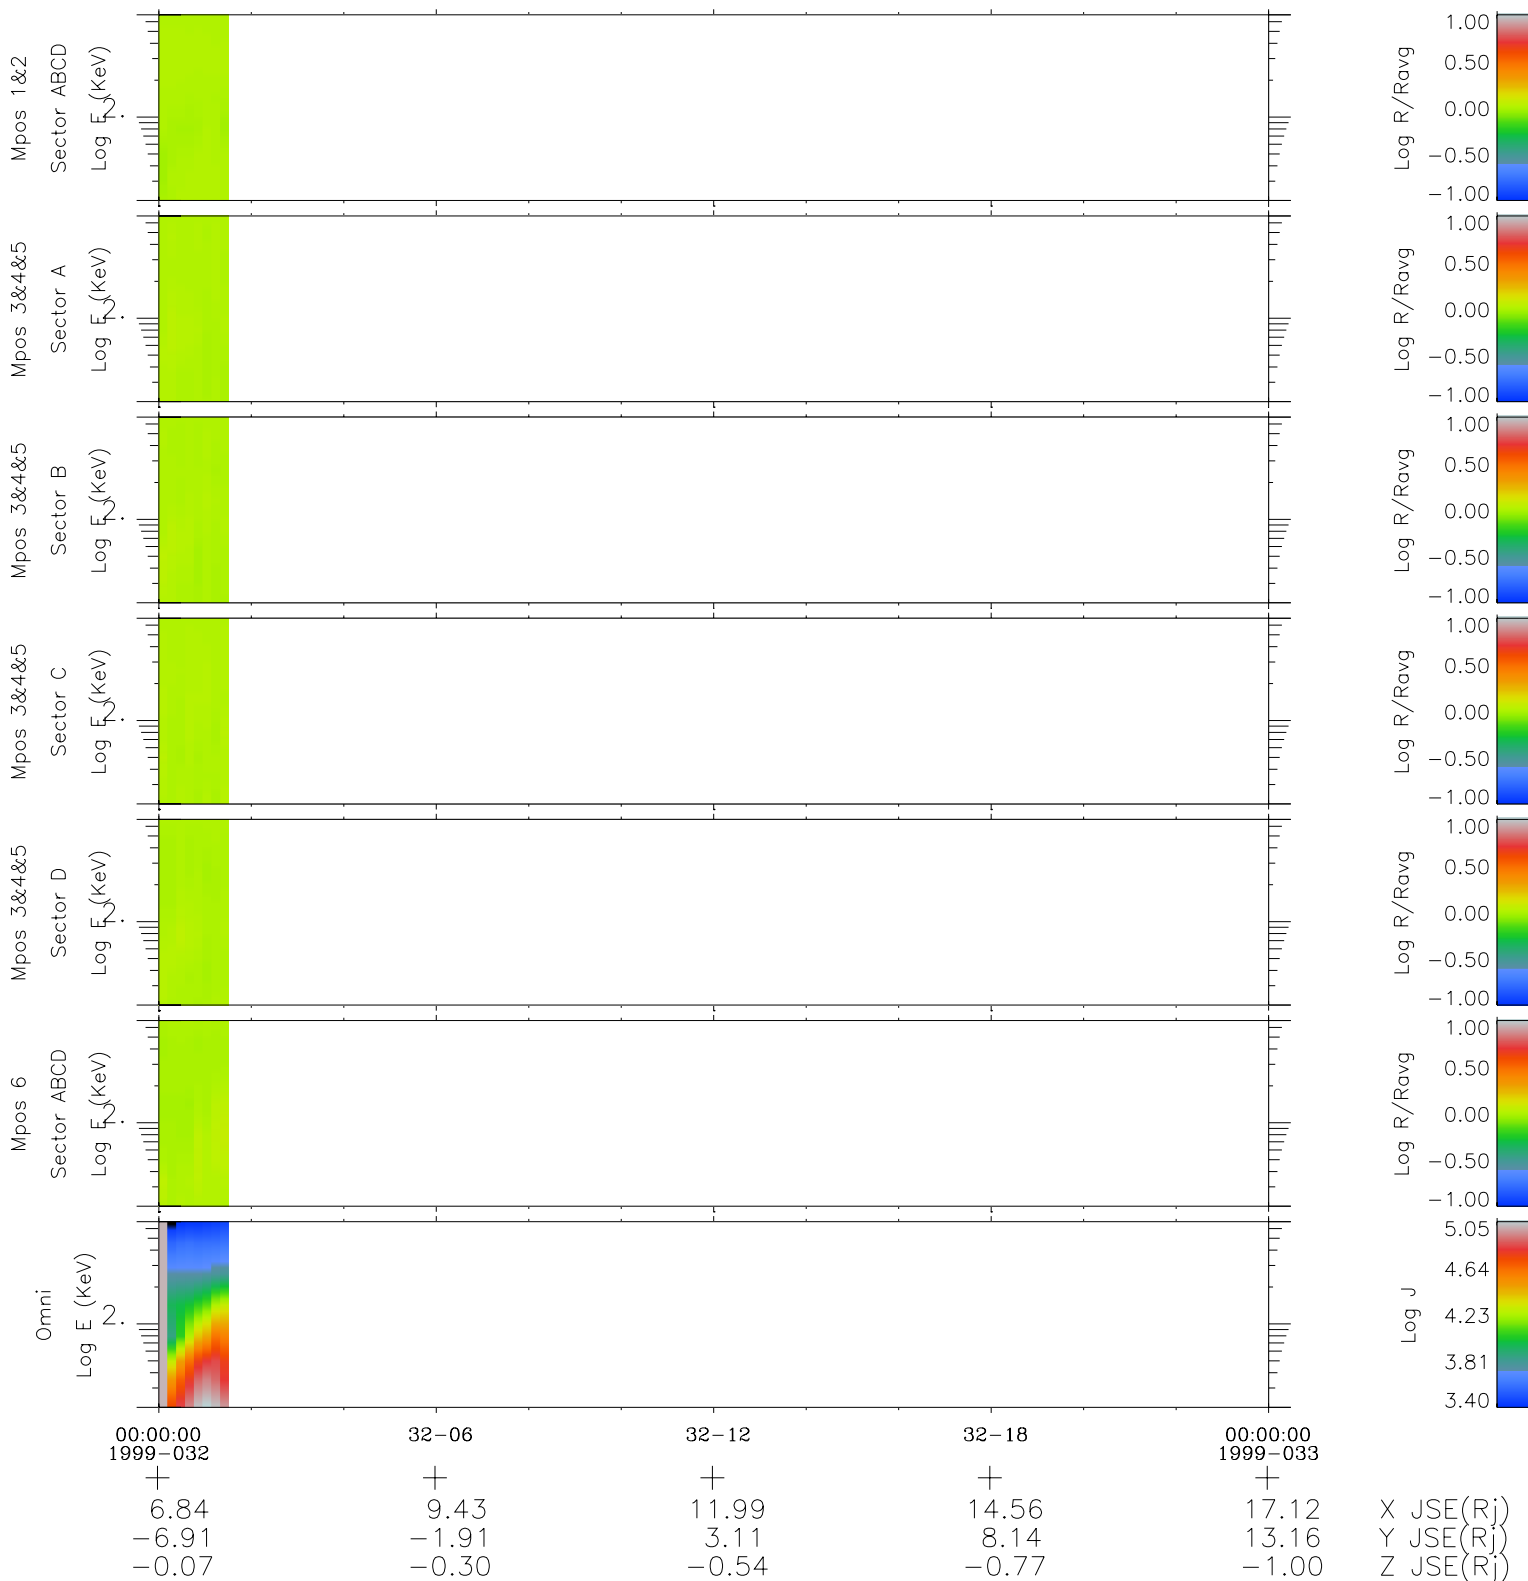

Galileo EPD Real Time R6 Electrons Spectra 99032

Software Version: RTSPEC_R6 V 1.20
 Data Production: 06-03-00
 Plot Production: Sun Sep 16 20:39:10 2001
 Color File: wondr3
 Geofactor File: 1.1

- ◇ = Jupiter look direction
- = Corotation look direction