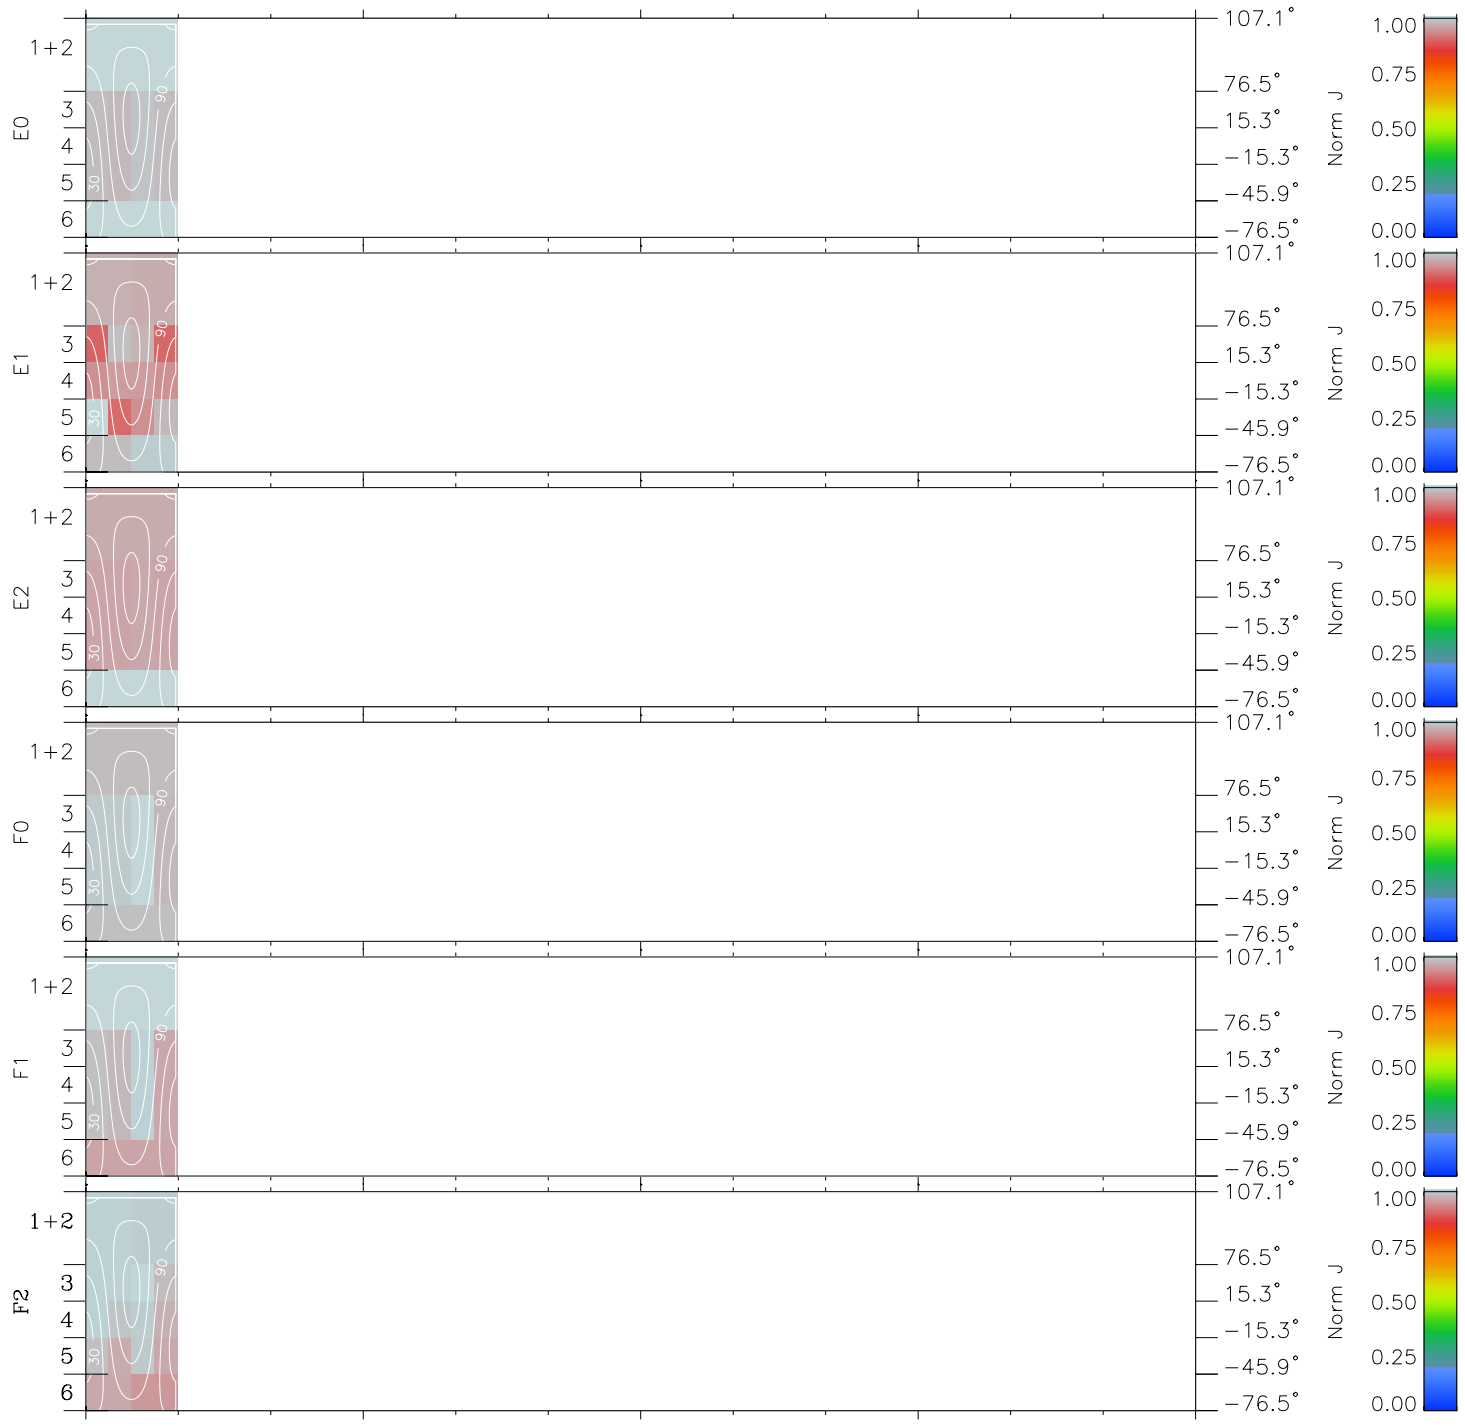

Galileo EPD Real Time All-Sky Anisotropies 99032

Software Version: RTSKY_NORM V 1.20
 Data Production: 06-03-00
 Plot Production: Sun Sep 16 20:39:24 2001
 Color File: wondr3
 Geofactor File: 1.1

00:00:00 1999-032	32-06	32-12	32-18	00:00:00 1999-033	
+	+	+	+	+	X JSE(R _j)
6.84	9.43	11.99	14.56	17.12	Y JSE(R _j)
-6.91	-1.91	3.11	8.14	13.16	Z JSE(R _j)
-0.07	-0.30	-0.54	-0.77	-1.00	

- ◇ = Jupiter look direction
- = Corotation look direction