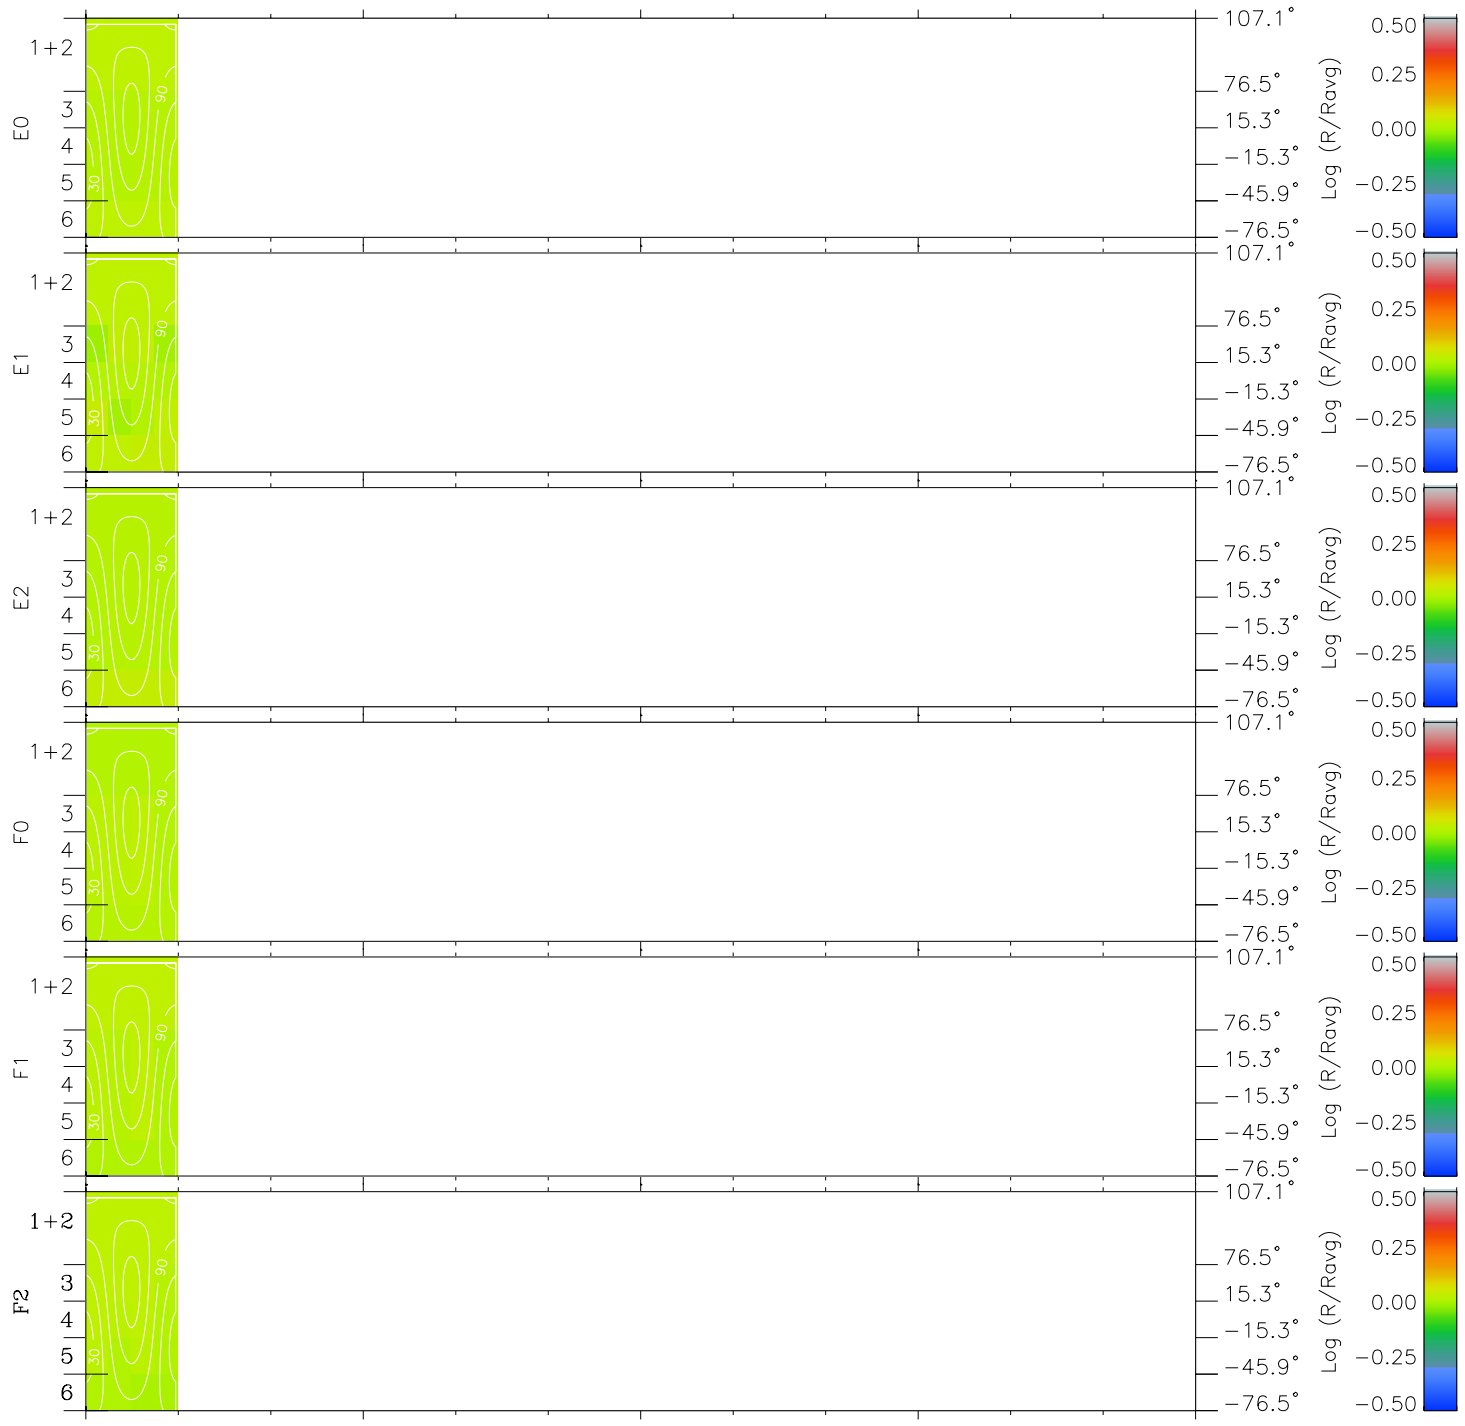

Galileo EPD Real Time All-Sky Anisotropies 99032

Software Version: RTSKY_MEAN V 1.20
 Data Production: 06-03-00
 Plot Production: Sun Sep 16 20:39:17 2001
 Color File: wondr3
 Geofactor File: 1.1

00:00:00 1999-032	32-06	32-12	32-18	00:00:00 1999-033	
+	+	+	+	+	X JSE(R _j)
6.84	9.43	11.99	14.56	17.12	Y JSE(R _j)
-6.91	-1.91	3.11	8.14	13.16	Z JSE(R _j)
-0.07	-0.30	-0.54	-0.77	-1.00	

◇ = Jupiter look direction
 □ = Corotation look direction