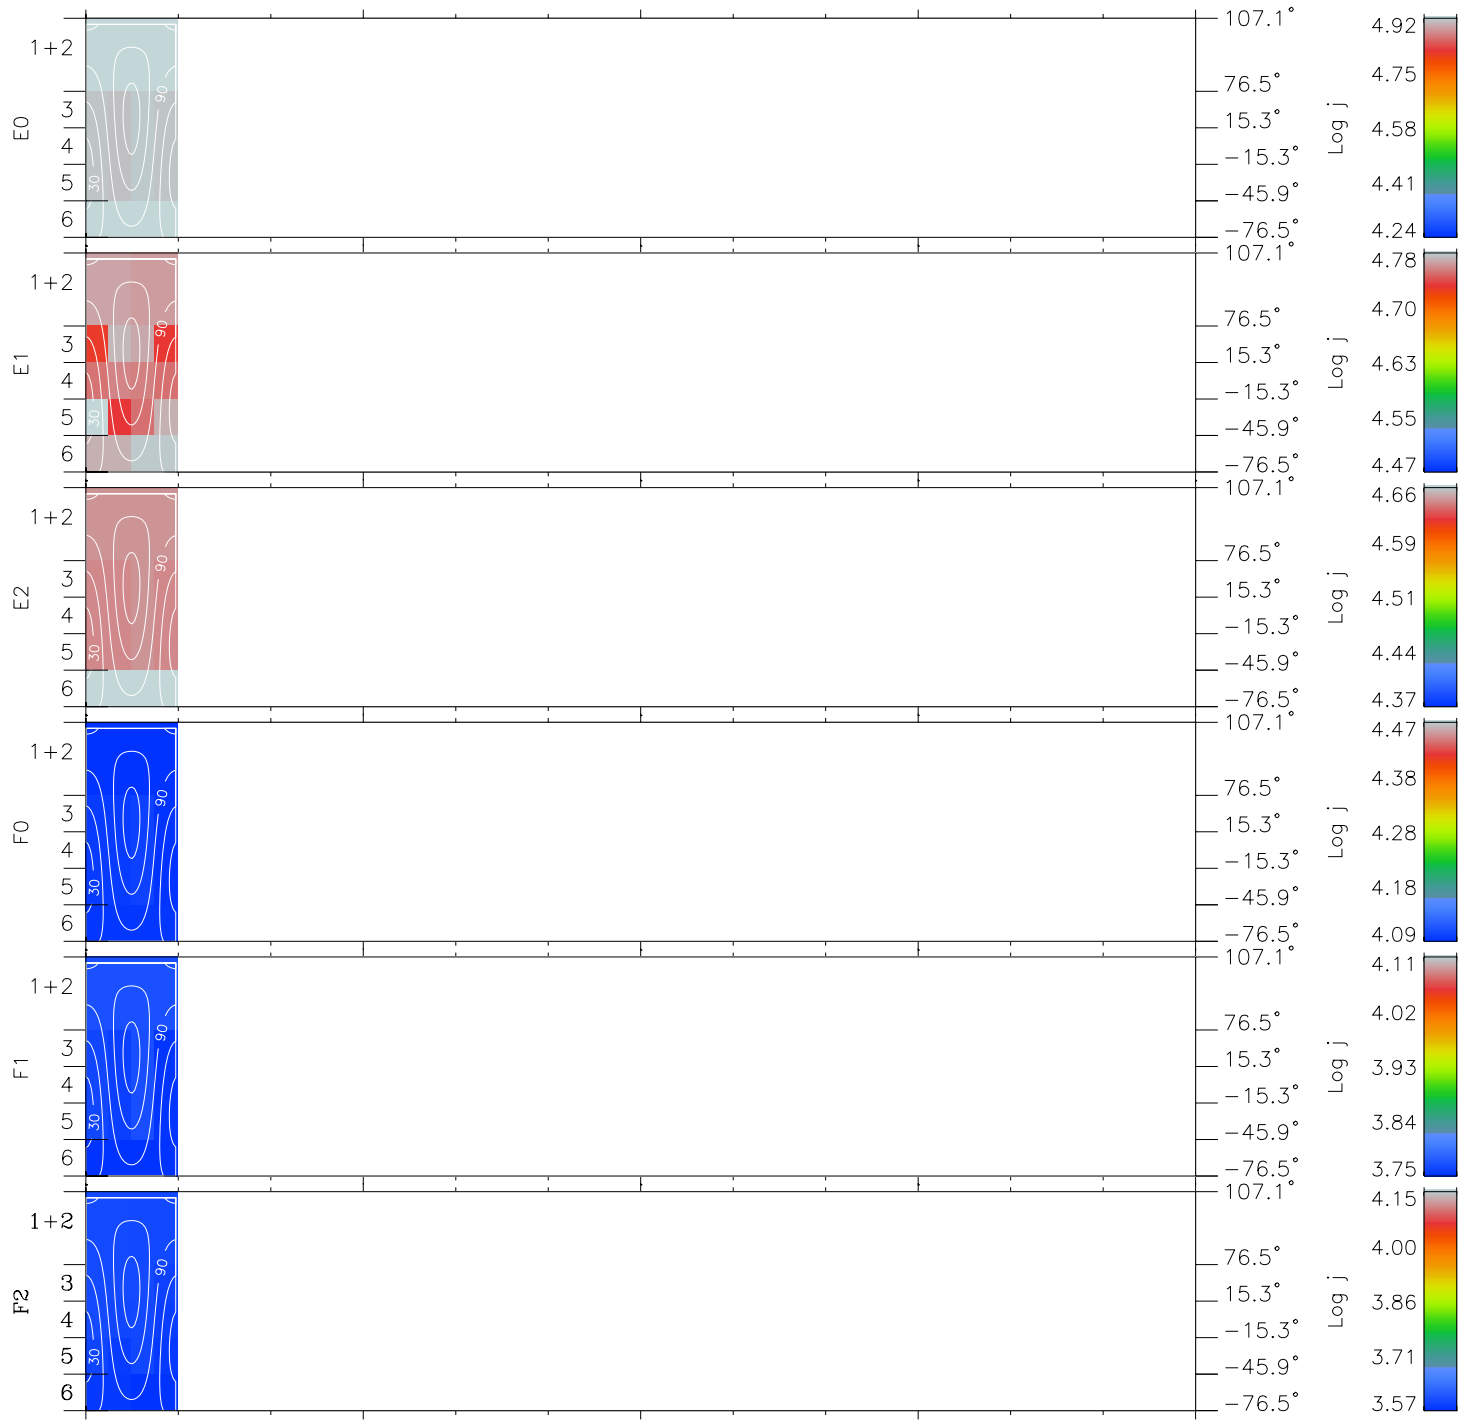

Galileo EPD Real Time All-Sky Anisotropies 99032

Software Version: RTSKY_FLUX V 1.20
 Data Production: 06-03-00
 Plot Production: Sun Sep 16 20:39:21 2001
 Color File: wondr3
 Geofactor File: 1.1

00:00:00 1999-032	32-06	32-12	32-18	00:00:00 1999-033	
+	+	+	+	+	X JSE(R _j)
6.84	9.43	11.99	14.56	17.12	Y JSE(R _j)
-6.91	-1.91	3.11	8.14	13.16	Z JSE(R _j)
-0.07	-0.30	-0.54	-0.77	-1.00	

- ◇ = Jupiter look direction
- = Corotation look direction