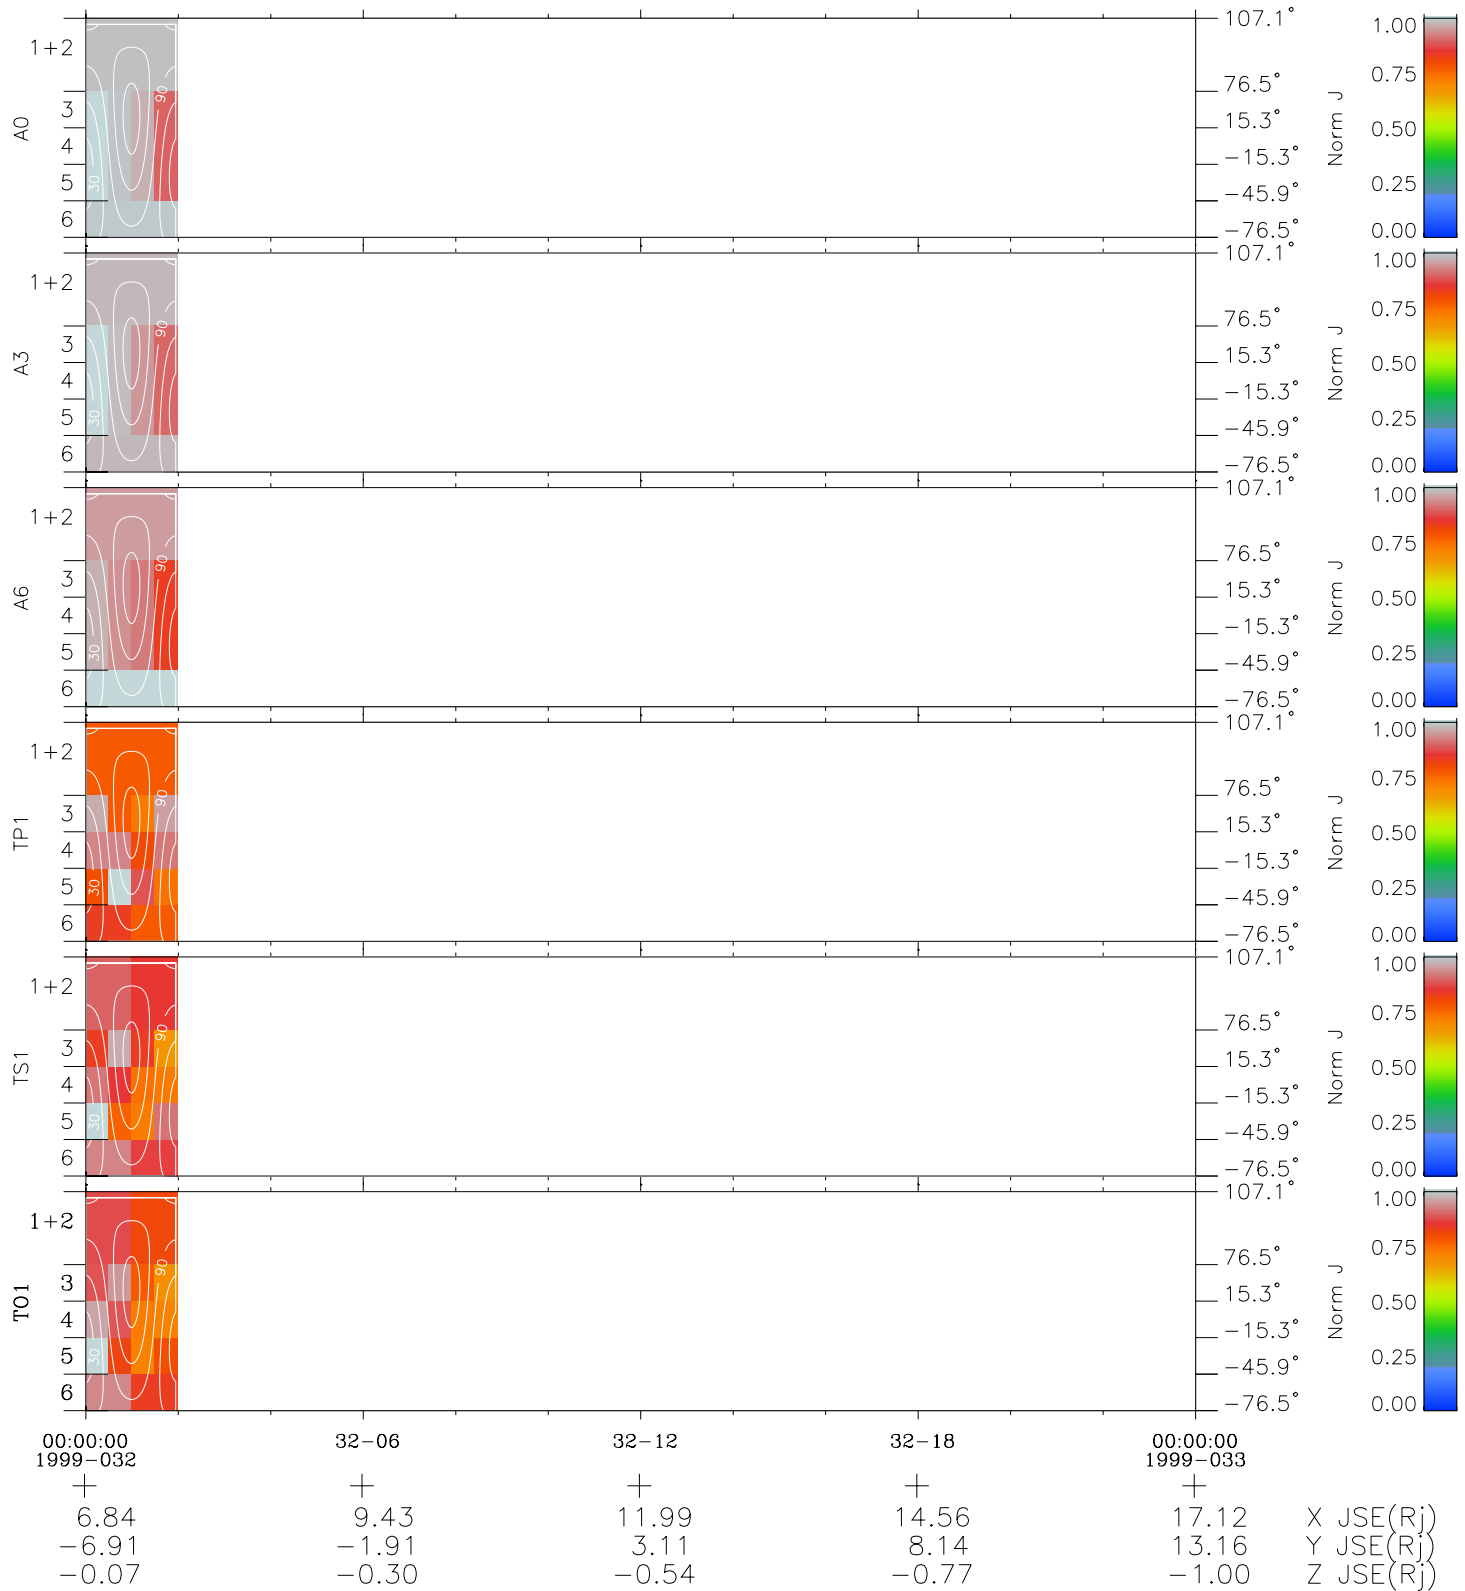

# Galileo EPD Real Time All-Sky Anisotropies 99032

Software Version: RTSKY\_NORM V 1.20  
 Data Production: 06-03-00  
 Plot Production: Sun Sep 16 20:39:22 2001  
 Color File: wondr3  
 Geofactor File: 1.1

- ◇ = Jupiter look direction
- = Corotation look direction