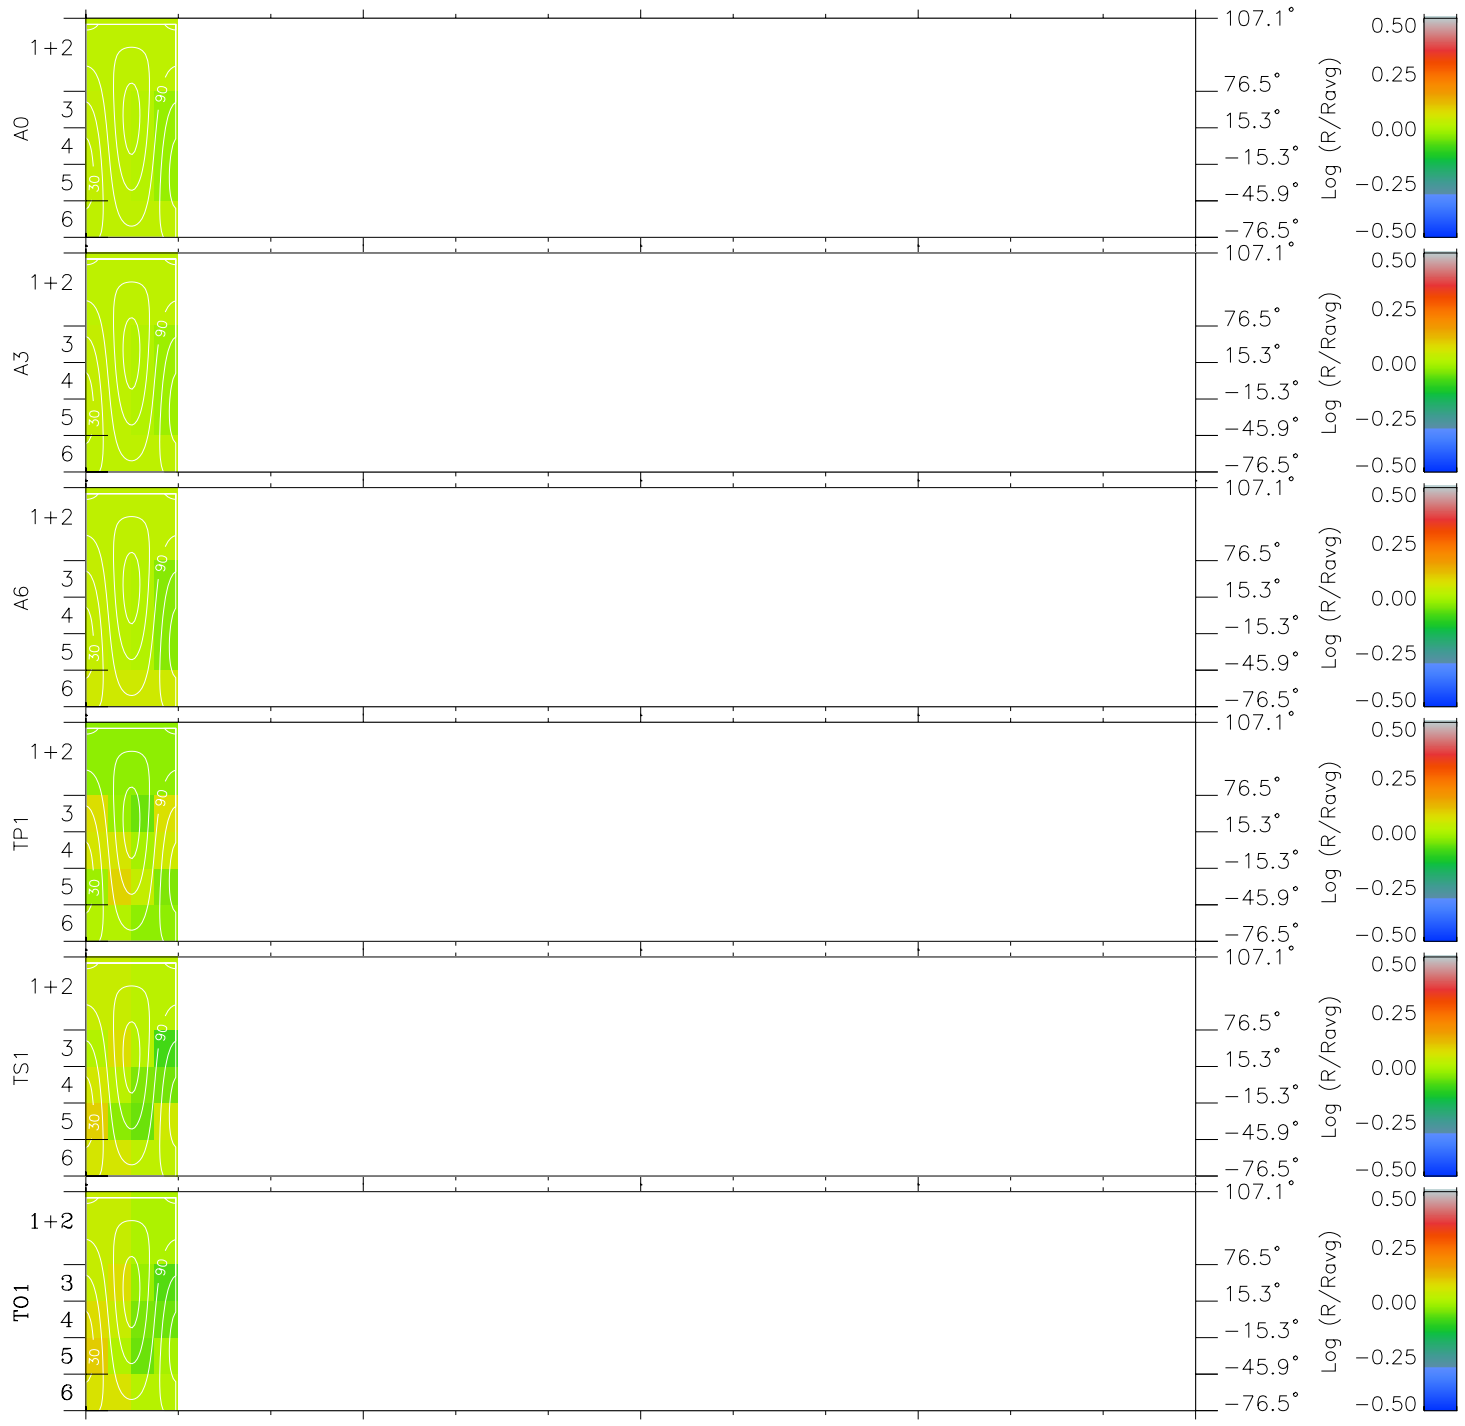

Galileo EPD Real Time All-Sky Anisotropies 99032

Software Version: RTSKY_MEAN V 1.20
 Data Production: 06-03-00
 Plot Production: Sun Sep 16 20:39:16 2001
 Color File: wondr3
 Geofactor File: 1.1

00:00:00 1999-032	32-06	32-12	32-18	00:00:00 1999-033	
+	+	+	+	+	X JSE(R _j)
6.84	9.43	11.99	14.56	17.12	Y JSE(R _j)
-6.91	-1.91	3.11	8.14	13.16	Z JSE(R _j)
-0.07	-0.30	-0.54	-0.77	-1.00	

- ◇ = Jupiter look direction
- = Corotation look direction