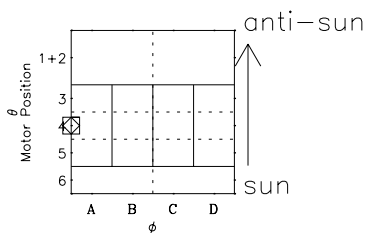

Galileo EPD Real-Time Six-Sector 99032

Software Version: RTLINE_R6 V 1.20
Data Production: 06-03-00
Plot Production: Sun Sep 16 20:39:53 2001

◇ = Jupiter look direction
□ = Corotation look direction