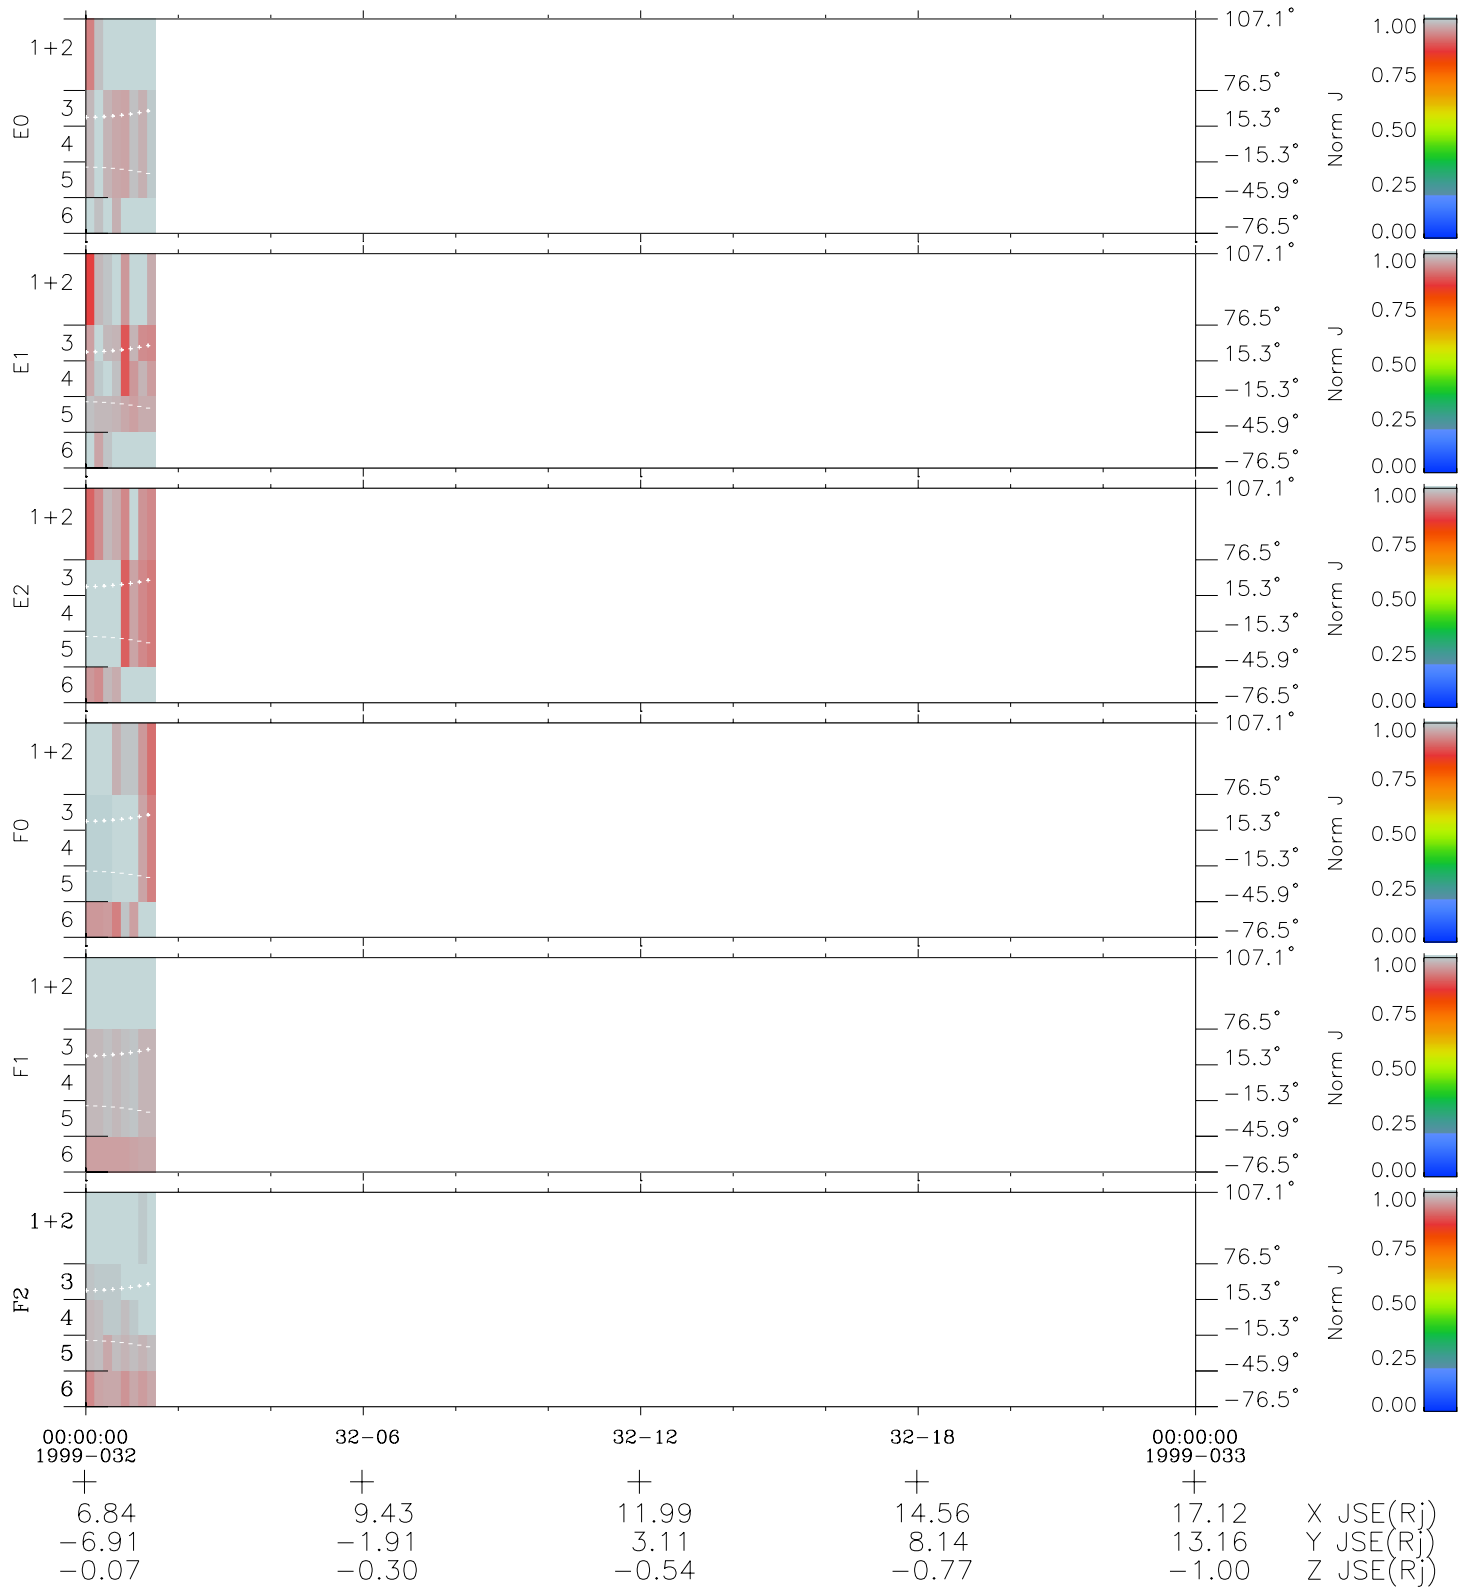

# Galileo EPD Real Elevation Anisotropies 99032

Software Version: RTELEV\_NORM V 1.20  
 Data Production: 06-03-00  
 Plot Production: Sun Sep 16 20:39:35 2001  
 Color File: wondr3  
 Geofactor File: 1.1

- ◇ = Jupiter look direction
- = Corotation look direction