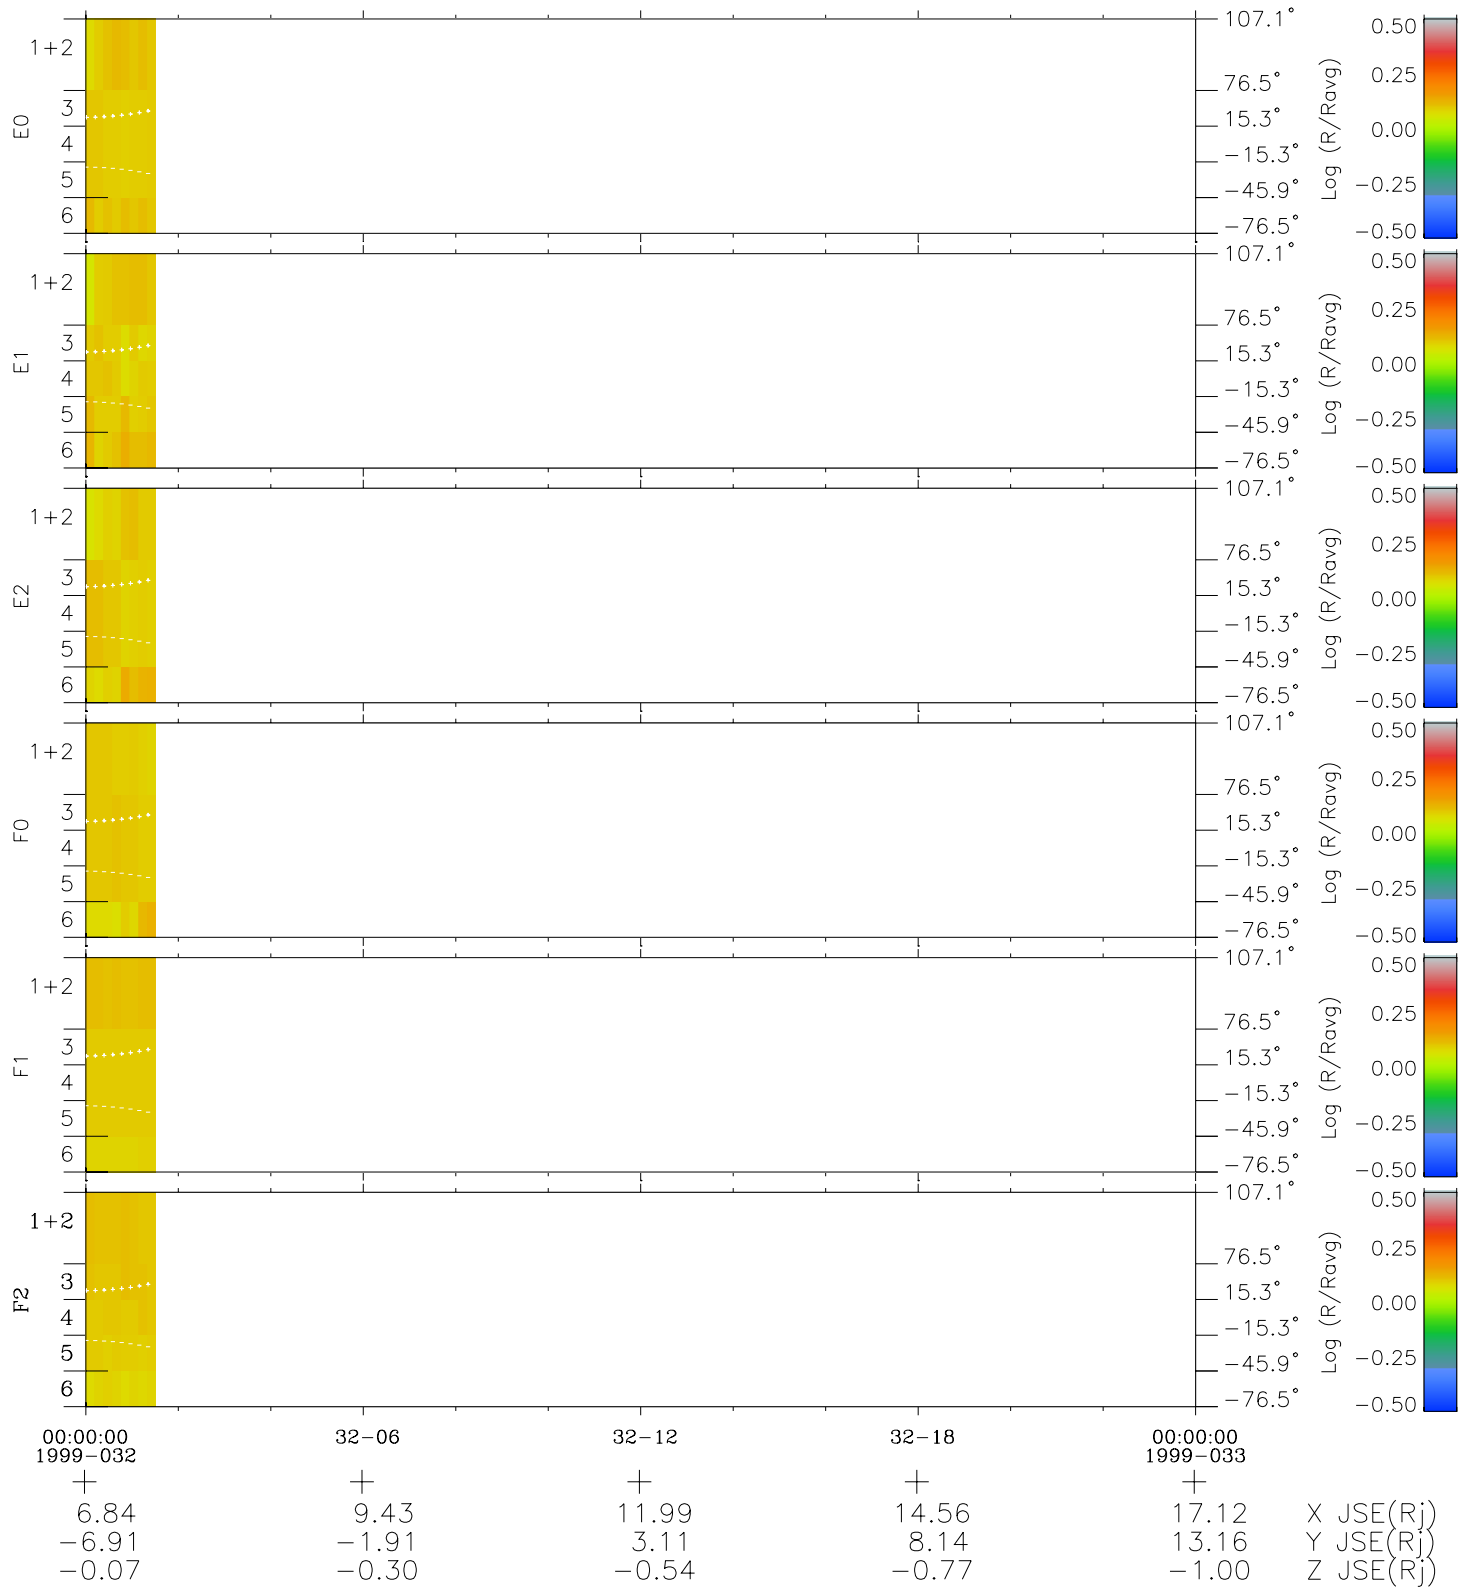

Galileo EPD Real Elevation Anisotropies 99032

Software Version: RTELEV_MEAN V 1.20
Data Production: 06-03-00
Plot Production: Sun Sep 16 20:39:28 2001
Color File: wondr3
Geofactor File: 1.1

- ◇ = Jupiter look direction
- = Corotation look direction