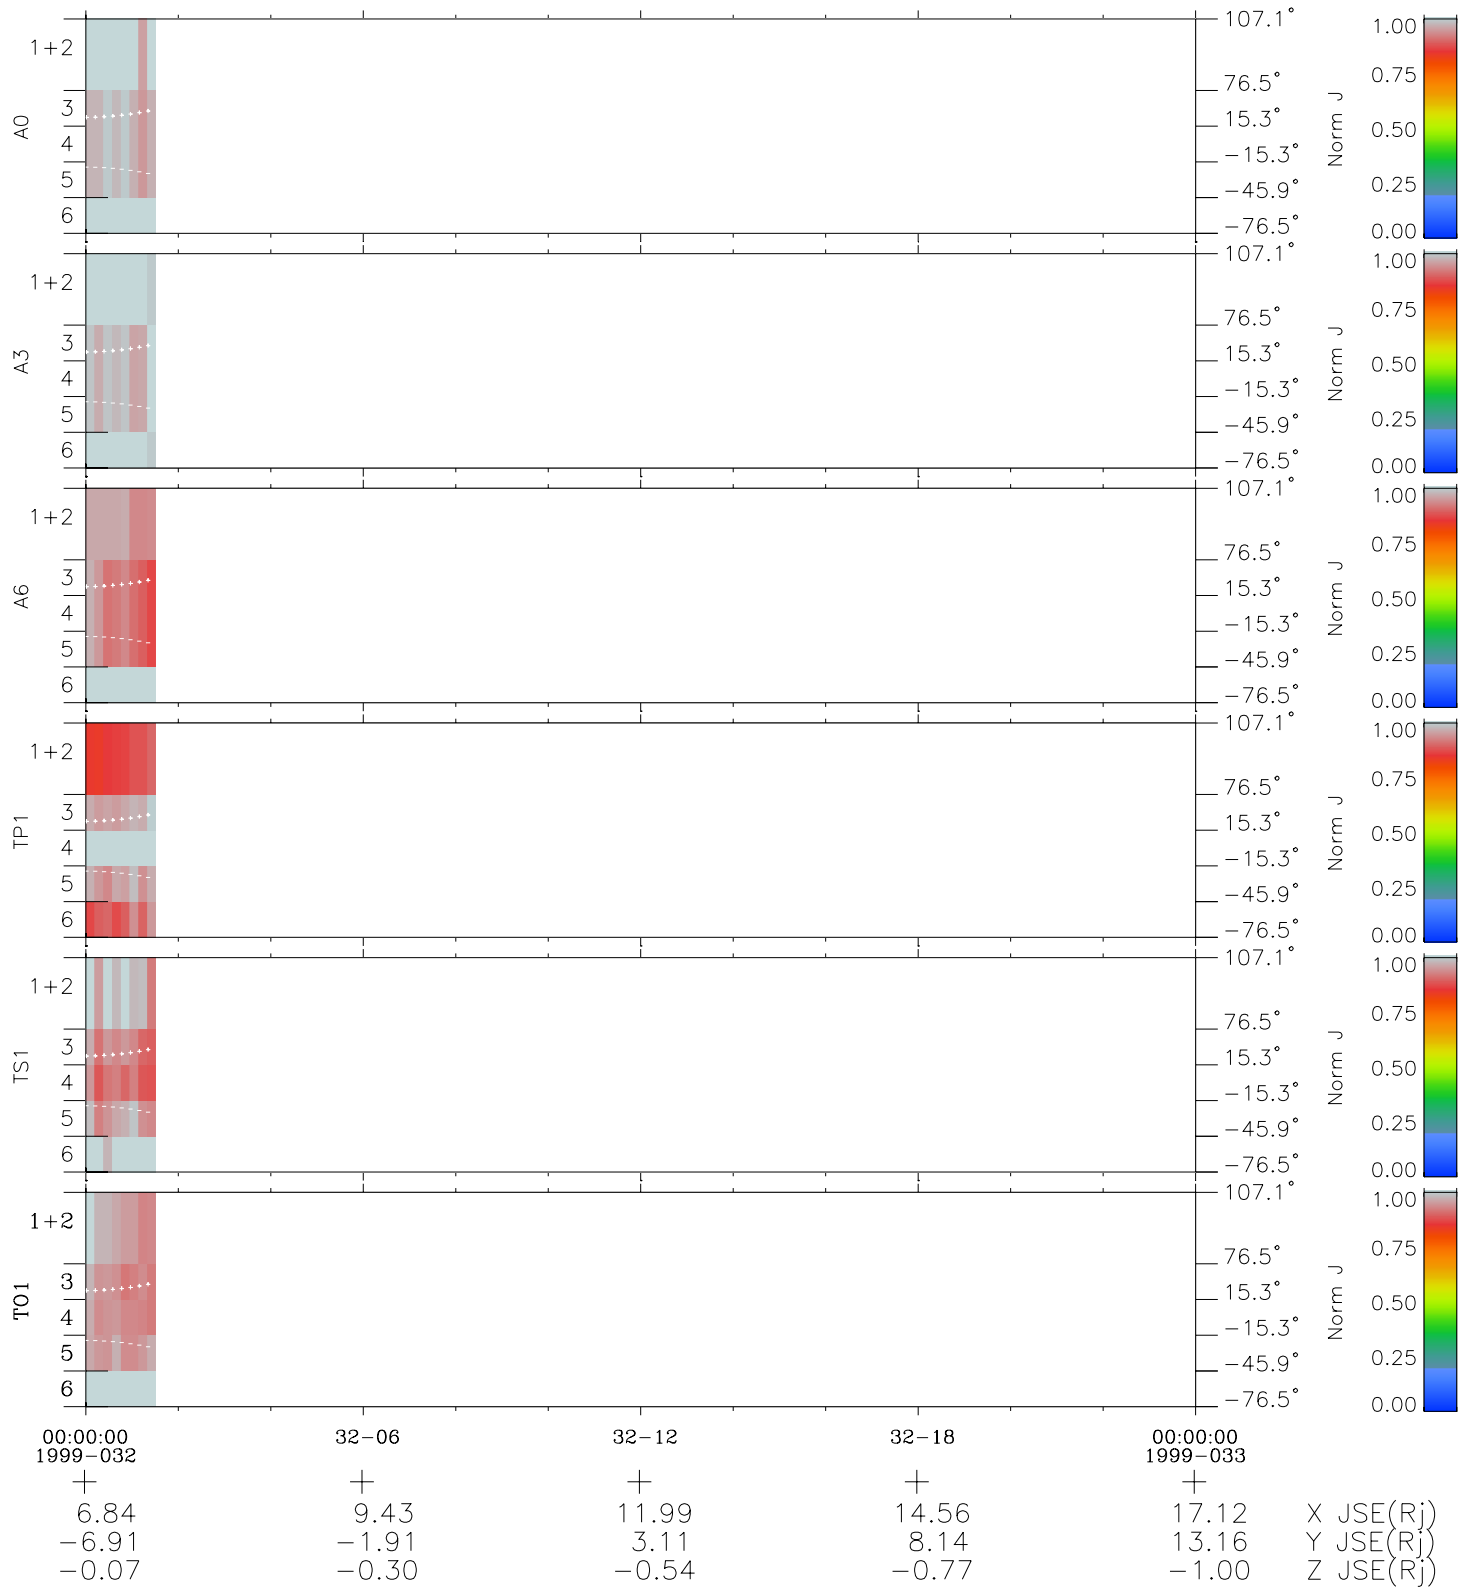

Galileo EPD Real Elevation Anisotropies 99032

Software Version: RTELEV_NORM V 1.20
Data Production: 06-03-00
Plot Production: Sun Sep 16 20:39:34 2001
Color File: wondr3
Geofactor File: 1.1

- ◇ = Jupiter look direction
- = Corotation look direction