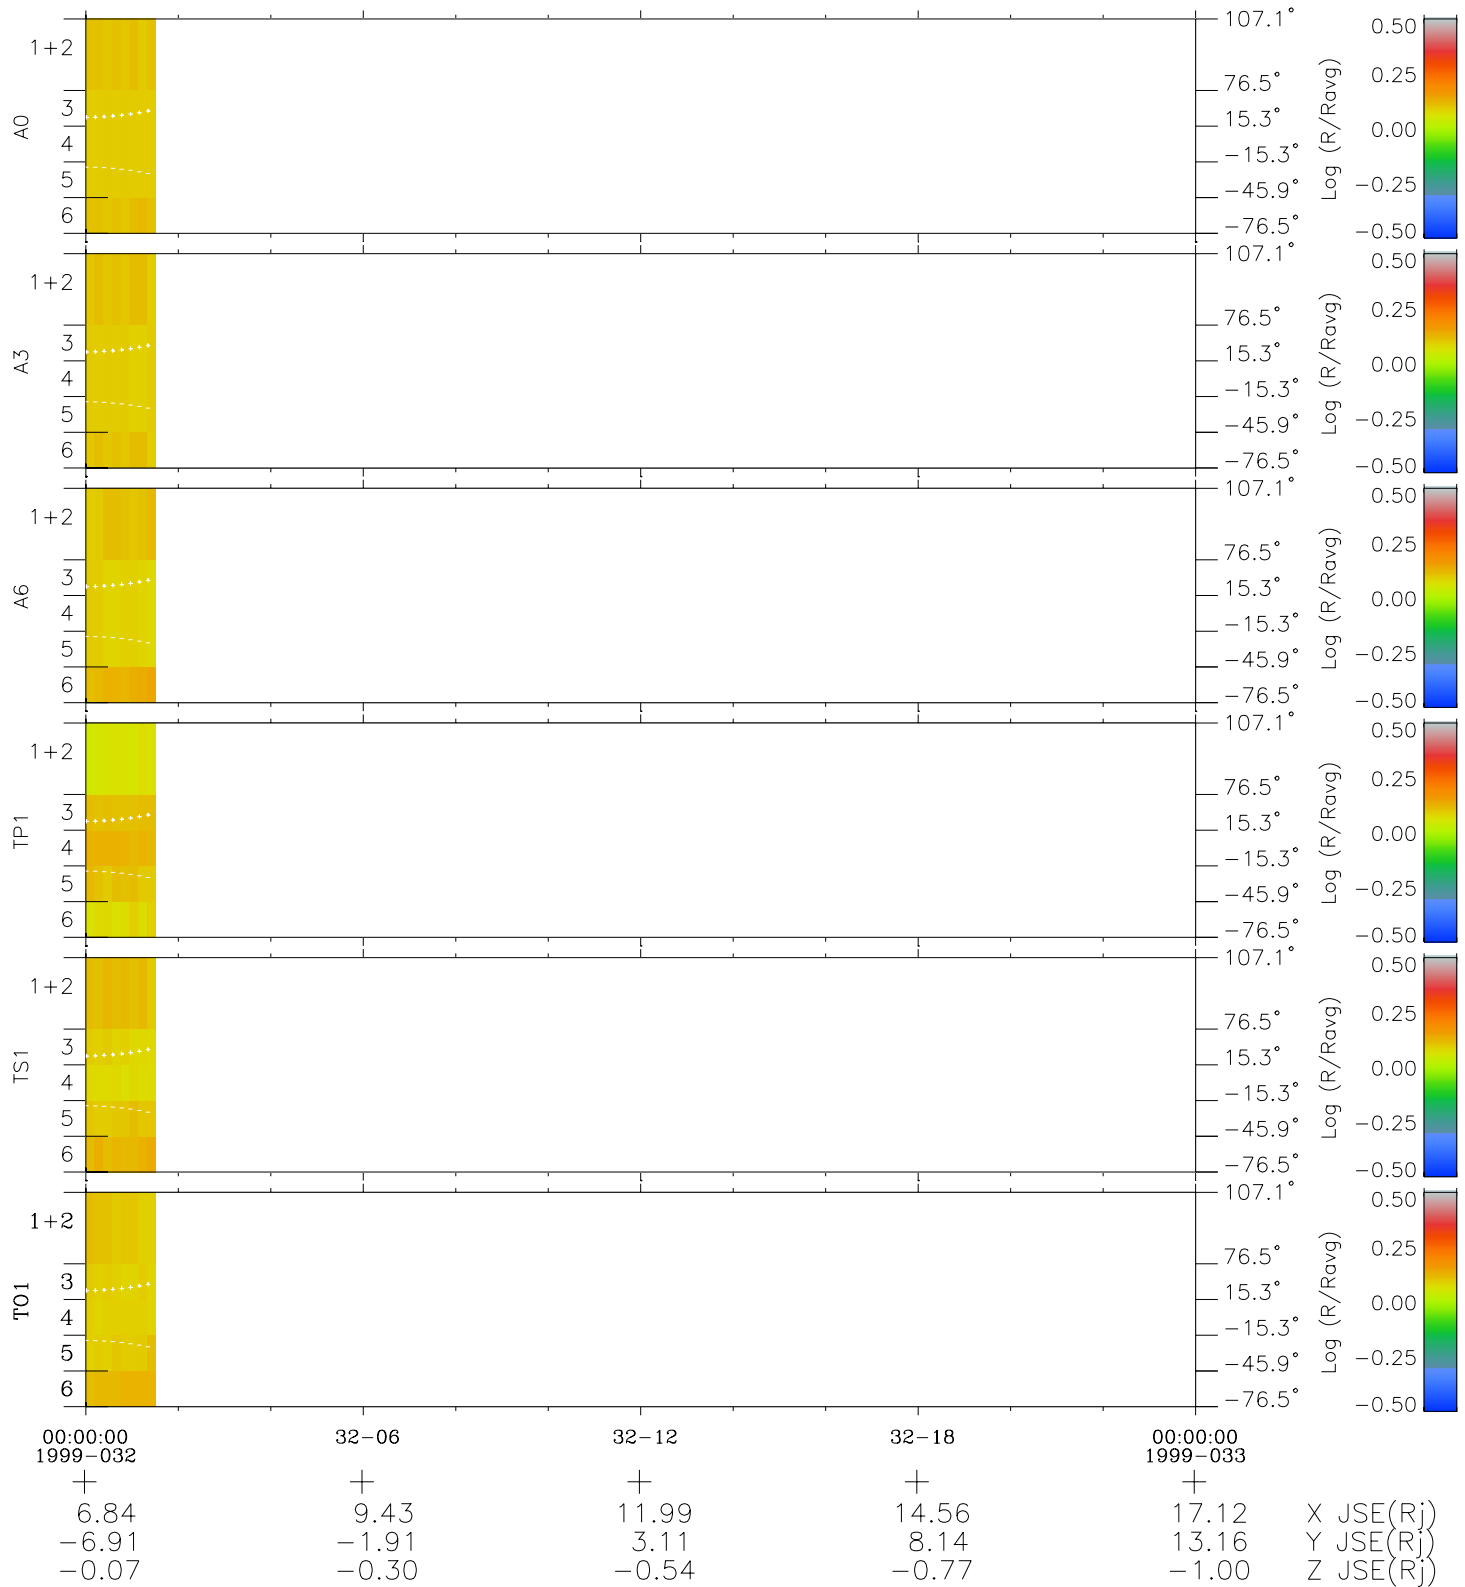

Galileo EPD Real Elevation Anisotropies 99032

Software Version: RTELEV_MEAN V 1.20
 Data Production: 06-03-00
 Plot Production: Sun Sep 16 20:39:27 2001
 Color File: wondr3
 Geofactor File: 1.1

- ◇ = Jupiter look direction
- = Corotation look direction