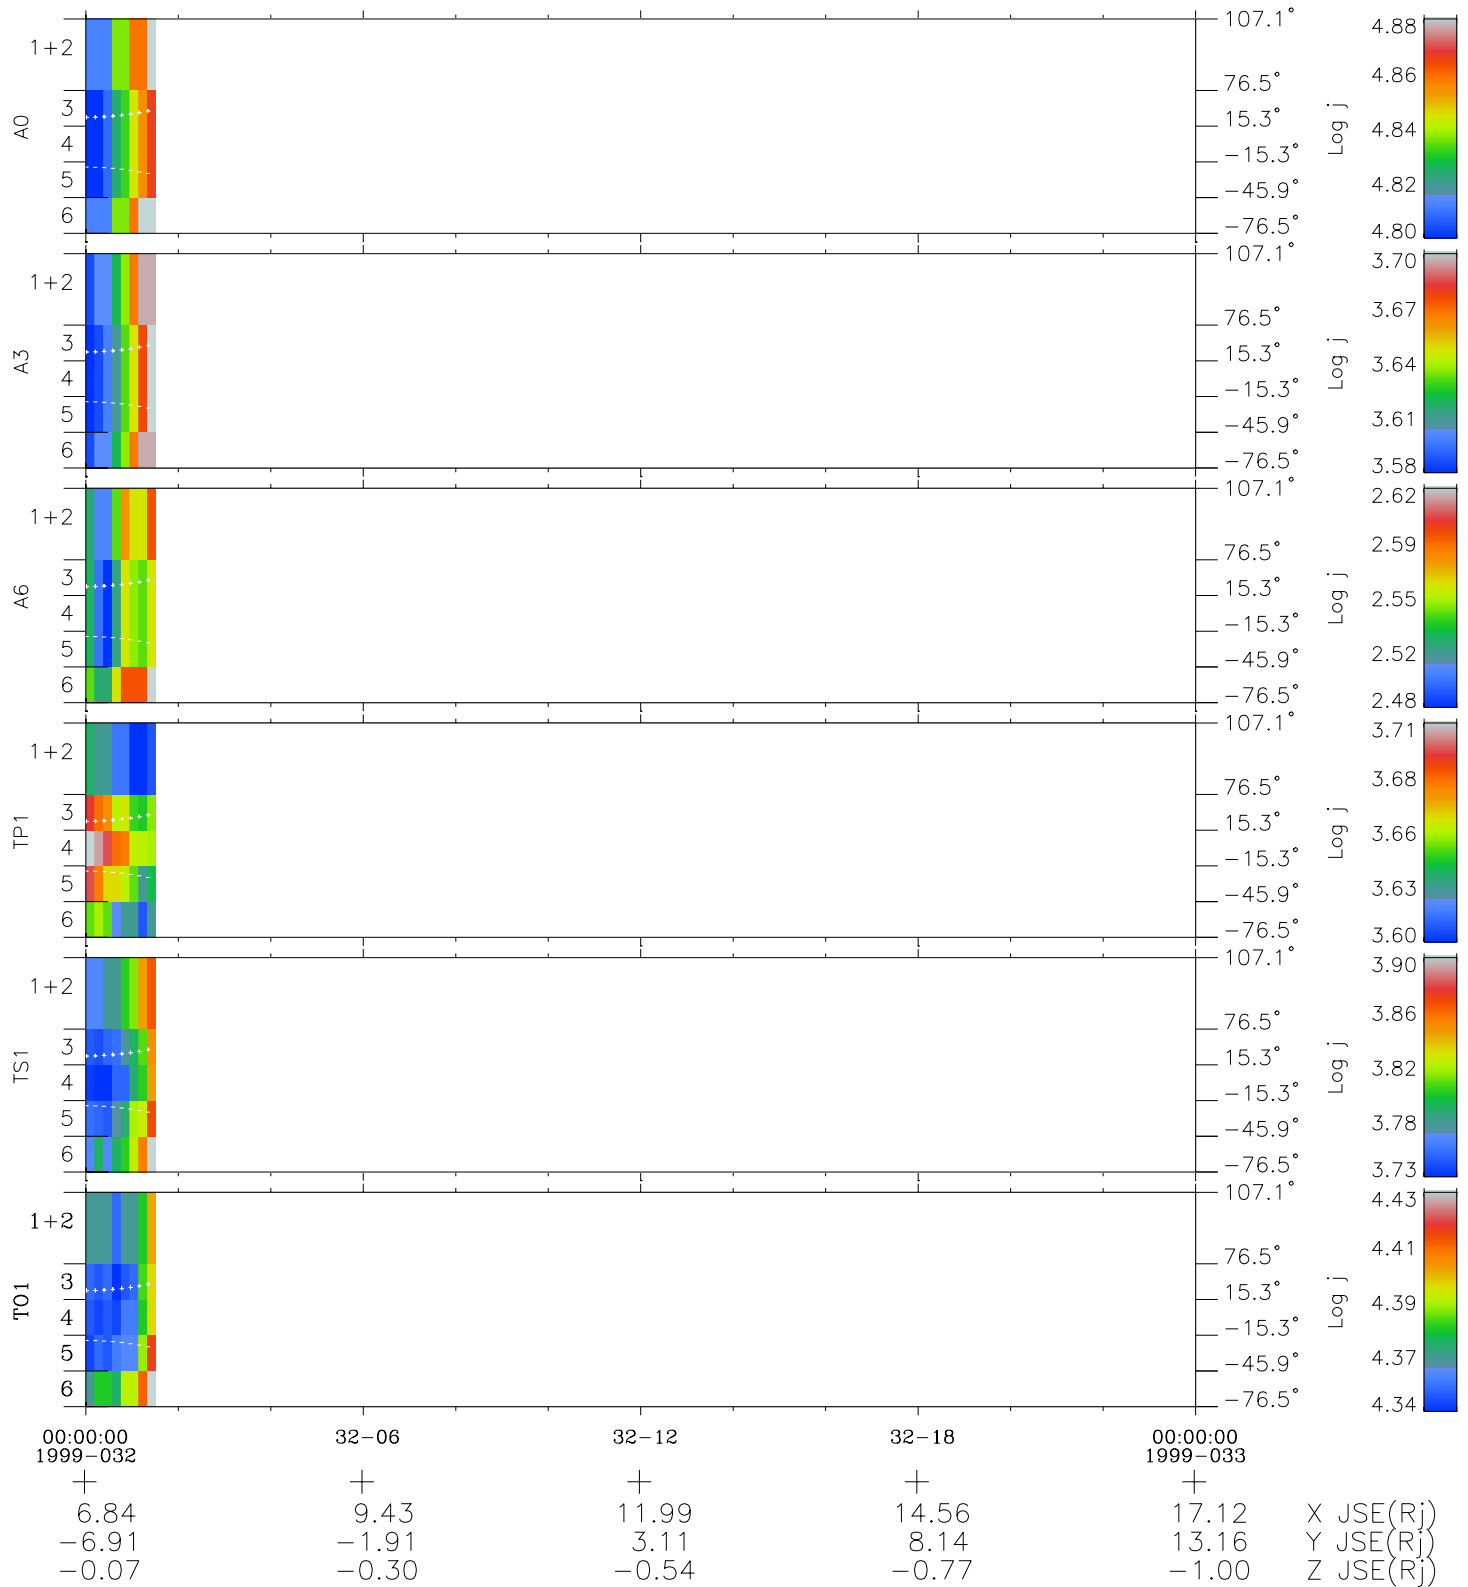

Galileo EPD Real Elevation Anisotropies 99032

Software Version: RTELEV_FLUX V 1.20
Data Production: 06-03-00
Plot Production: Sun Sep 16 20:39:30 2001
Color File: wondr3
Geofactor File: 1.1

- ◇ = Jupiter look direction
- = Corotation look direction