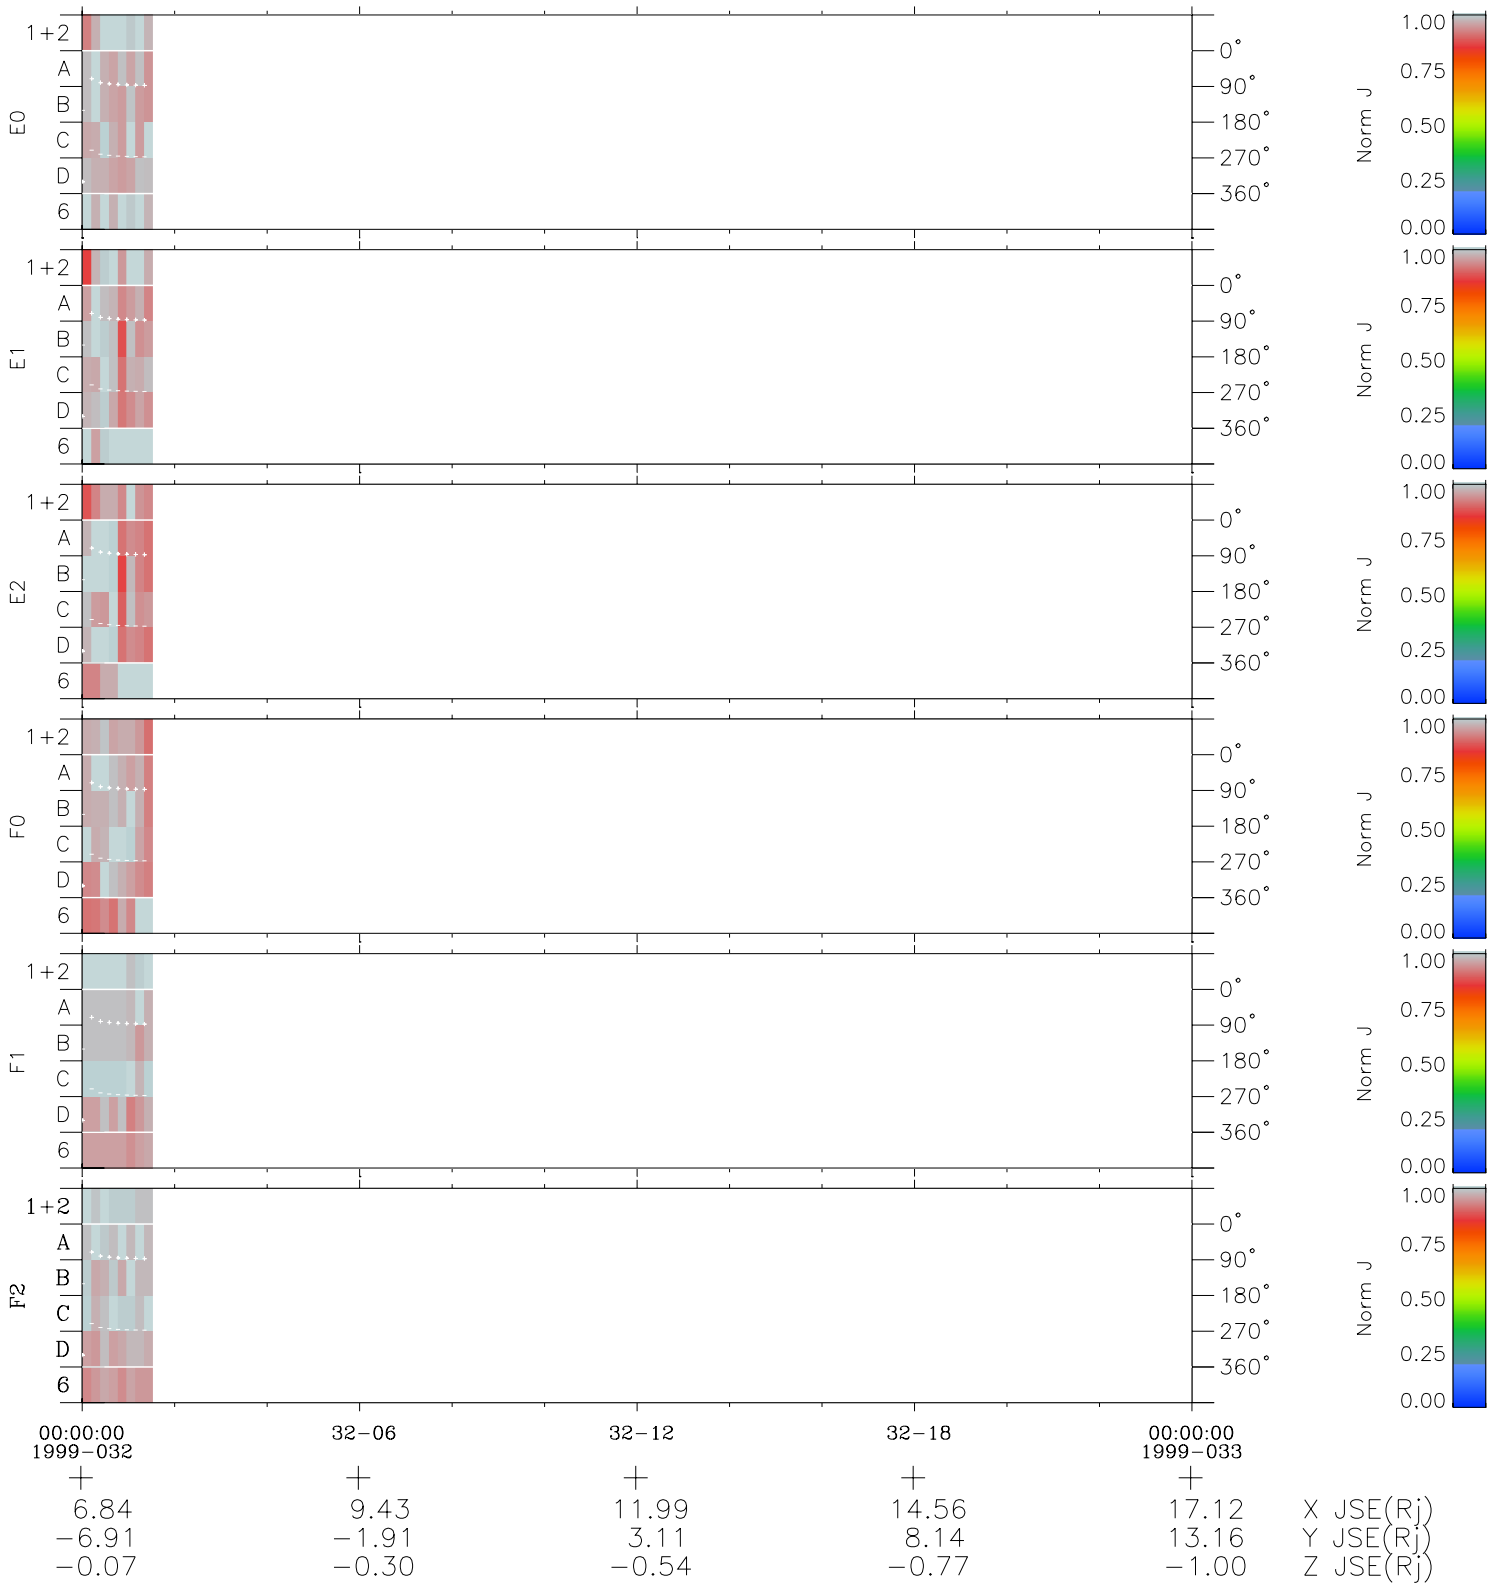

# Galileo EPD Real Time Azimuth Anisotropies 99032

Software Version: RTAZIM\_NORM V 1.20  
 Data Production: 06-03-00  
 Plot Production: Sun Sep 16 20:39:47 2001  
 Color File: wondr3  
 Geofactor File: 1.1

◇ = Jupiter look direction  
 □ = Corotation look direction