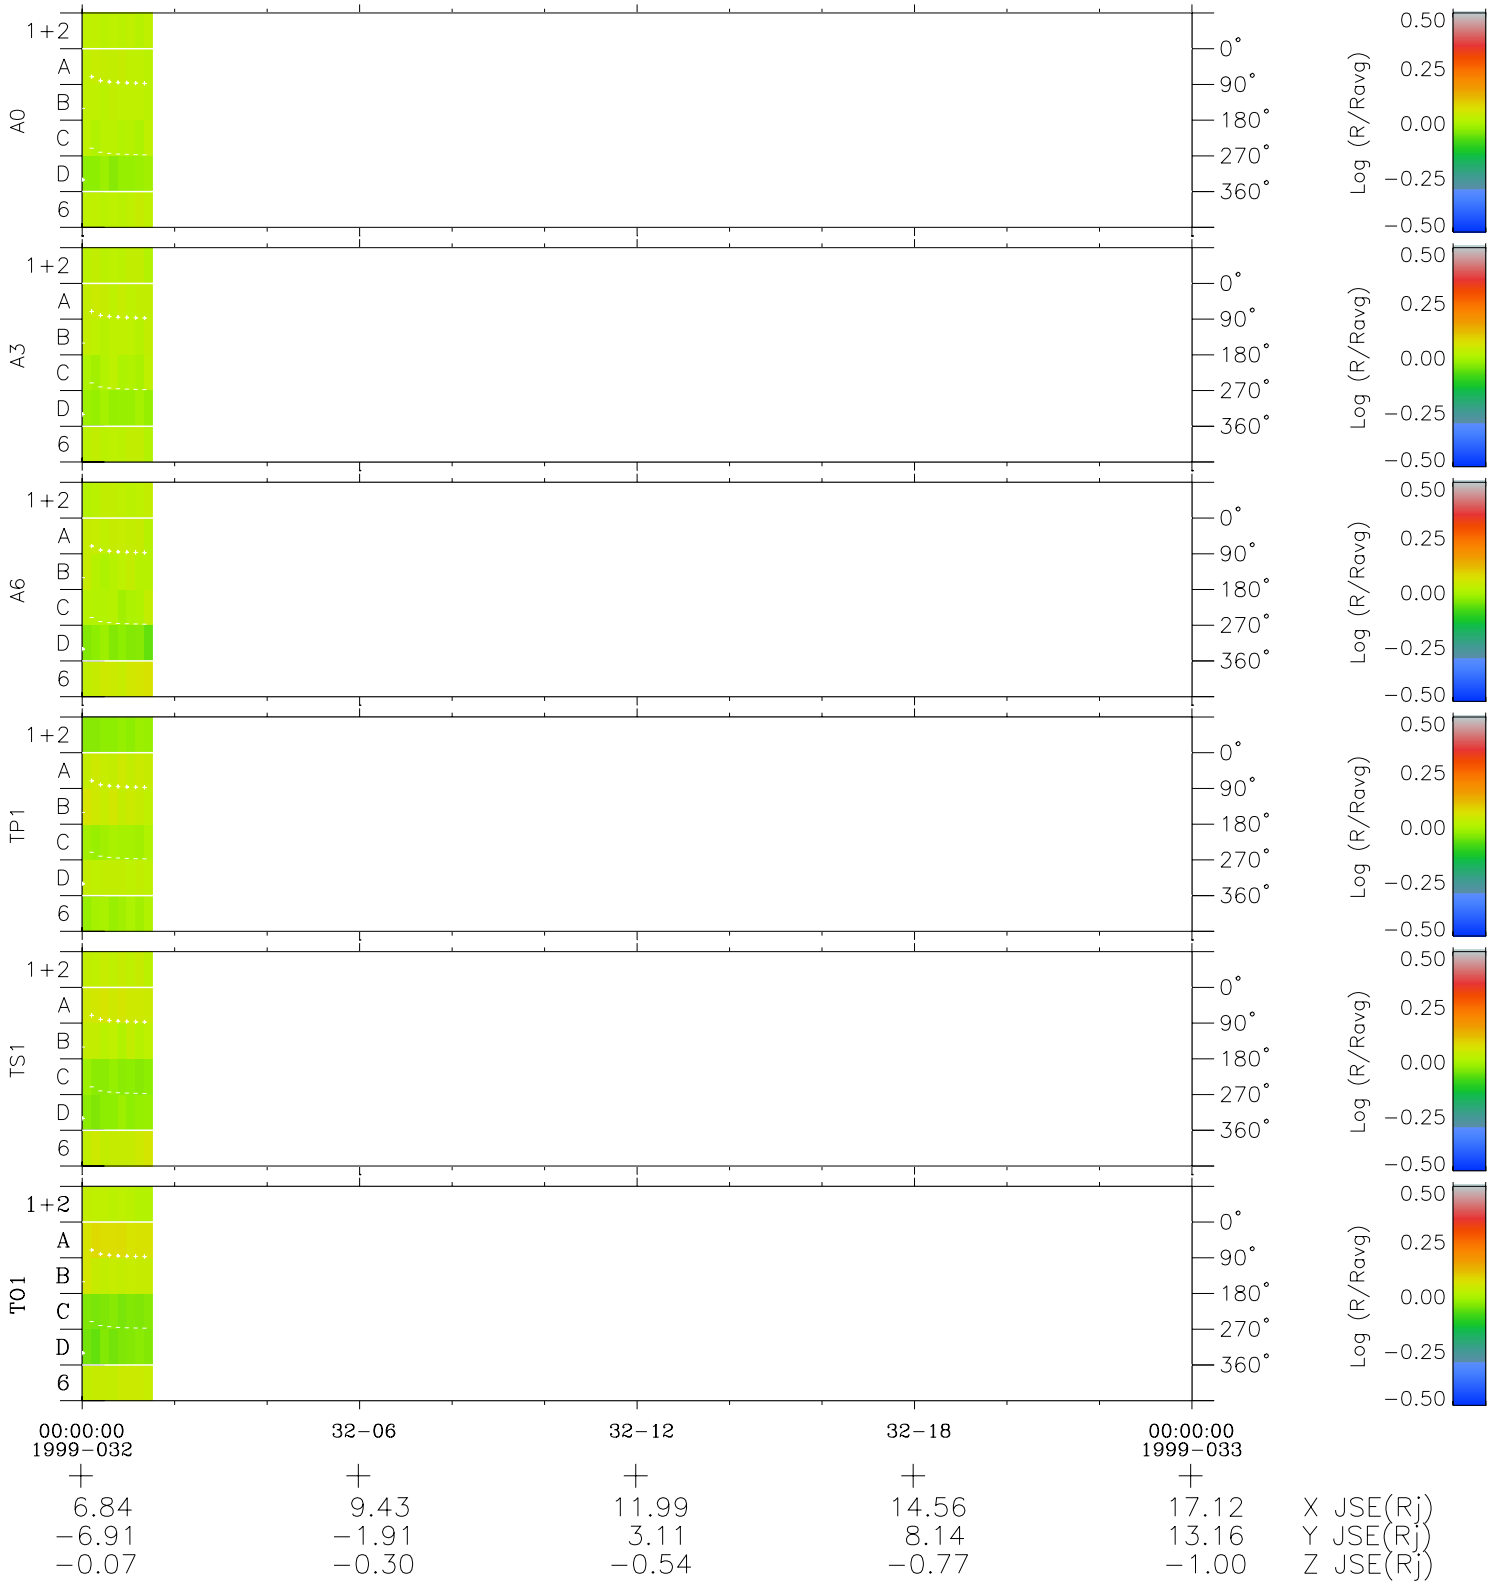

# Galileo EPD Real Time Azimuth Anisotropies 99032

Software Version: RTAZIM\_MEAN V 1.20  
 Data Production: 06-03-00  
 Plot Production: Sun Sep 16 20:39:39 2001  
 Color File: wondr3  
 Geofactor File: 1.1

◇ = Jupiter look direction  
 □ = Corotation look direction