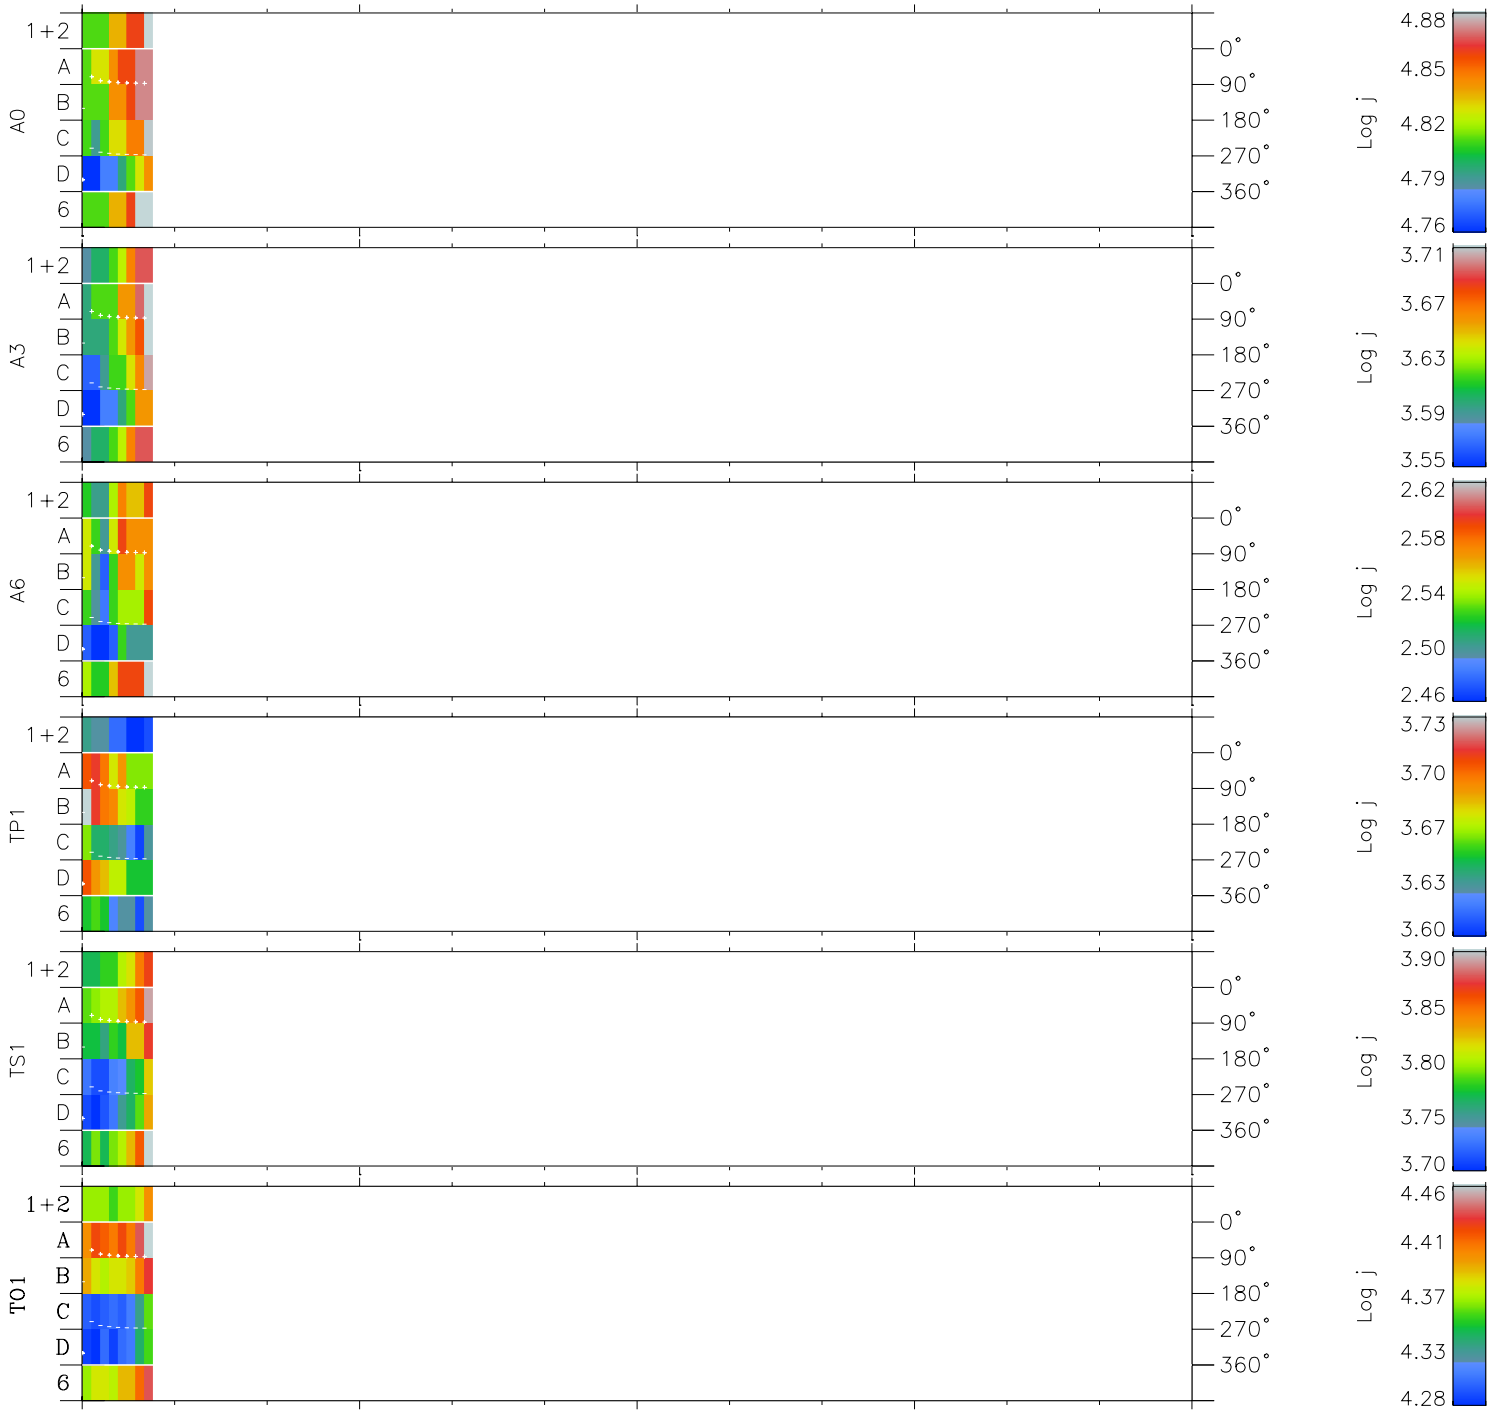

Galileo EPD Real Time Azimuth Anisotropies 99032

Software Version: RTAZIM_FLUX V 1.20
Data Production: 06-03-00
Plot Production: Sun Sep 16 20:39:42 2001
Color File: wondr3
Geofactor File: 1.1

00:00:00 1999-03-32	32-06	32-12	32-18	00:00:00 1999-03-33	
+	+	+	+	+	X JSE(R _j)
6.84	9.43	11.99	14.56	17.12	Y JSE(R _j)
-6.91	-1.91	3.11	8.14	13.16	Z JSE(R _j)
-0.07	-0.30	-0.54	-0.77	-1.00	

◇ = Jupiter look direction
□ = Corotation look direction