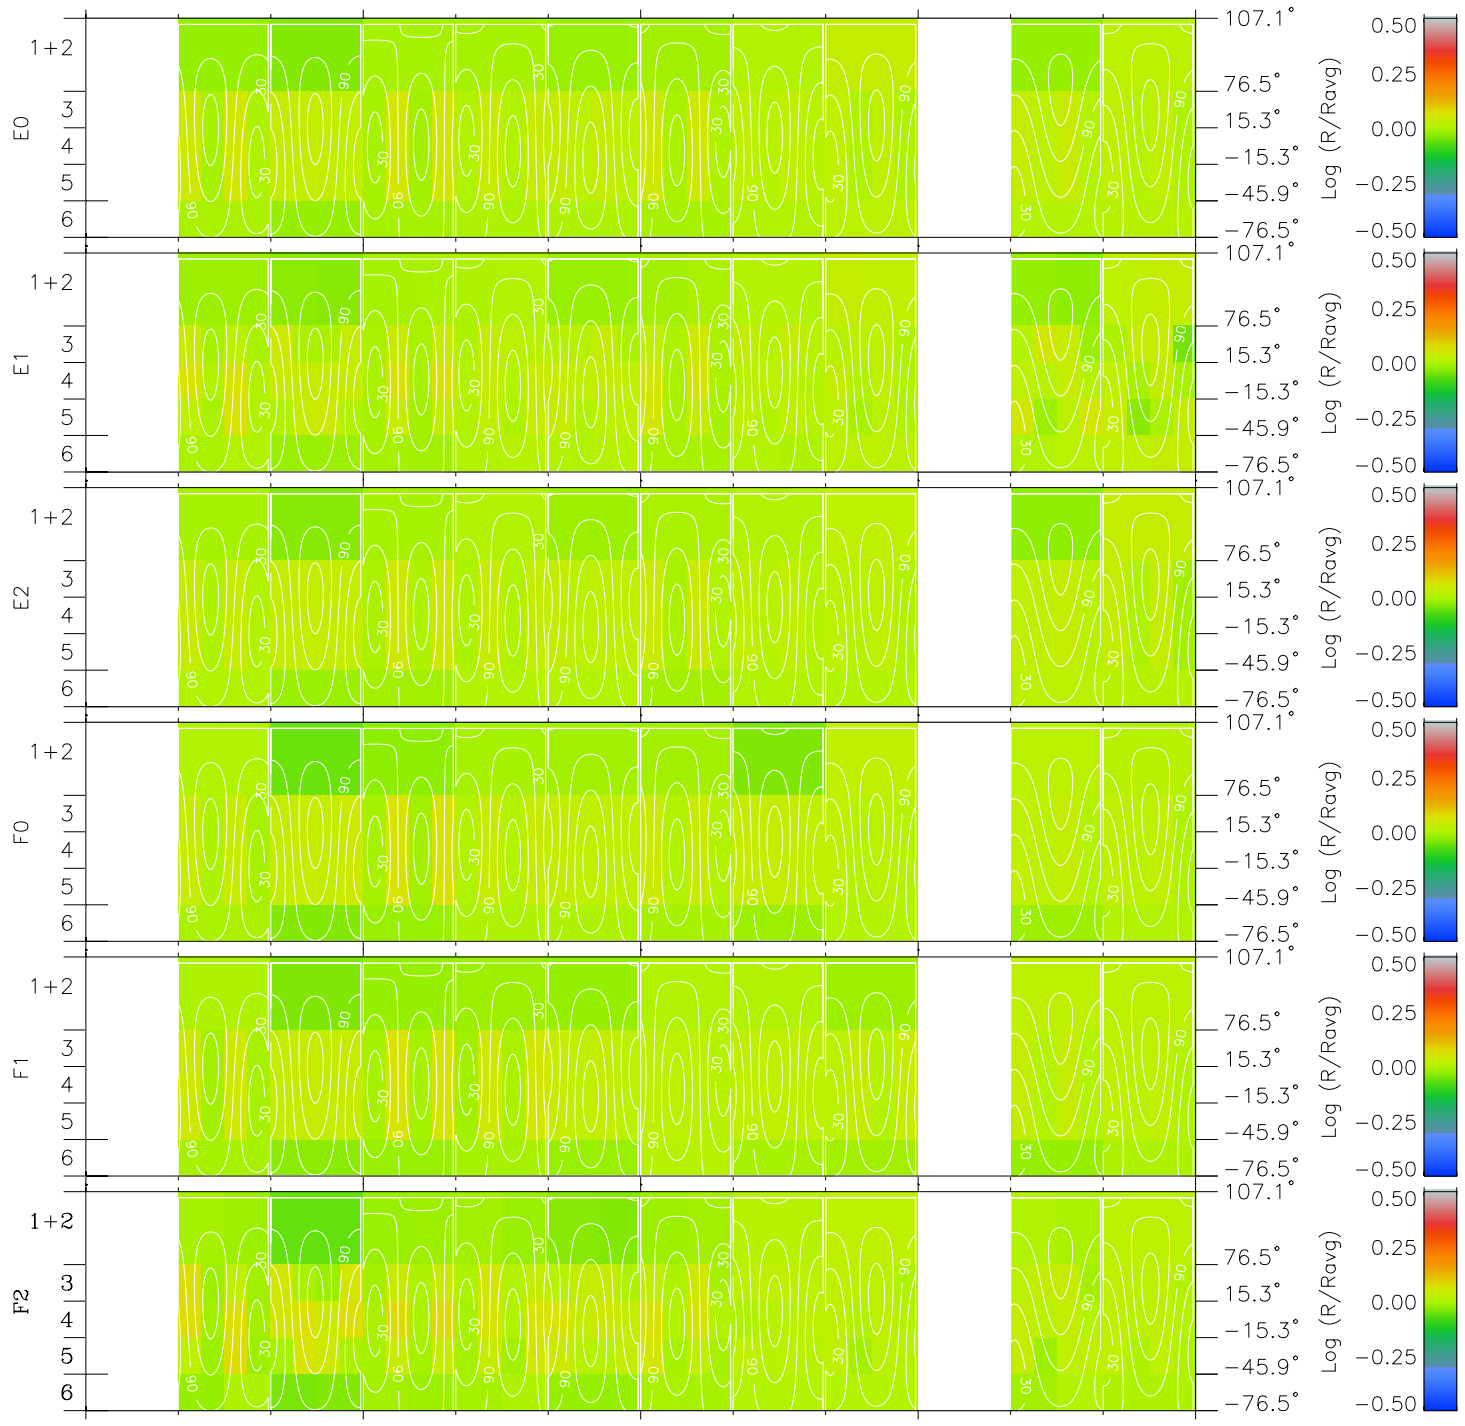

Galileo EPD Real Time All-Sky Anisotropies 99031

Software Version: RTSKY_MEAN V 1.20
 Data Production: 06-03-00
 Plot Production: Sun Sep 16 20:32:06 2001
 Color File: wondr3
 Geofactor File: 1.1

00:00:00 1999-031	31-06	31-12	31-18	00:00:00 1999-032	
+ -7.38	+ -3.80	+ -0.11	+ 3.56	+ 6.84	X JSE(R _j)
-18.00	-16.32	-14.10	-11.05	-6.91	Y JSE(R _j)
0.76	0.58	0.38	0.16	-0.07	Z JSE(R _j)

- ◇ = Jupiter look direction
- = Corotation look direction