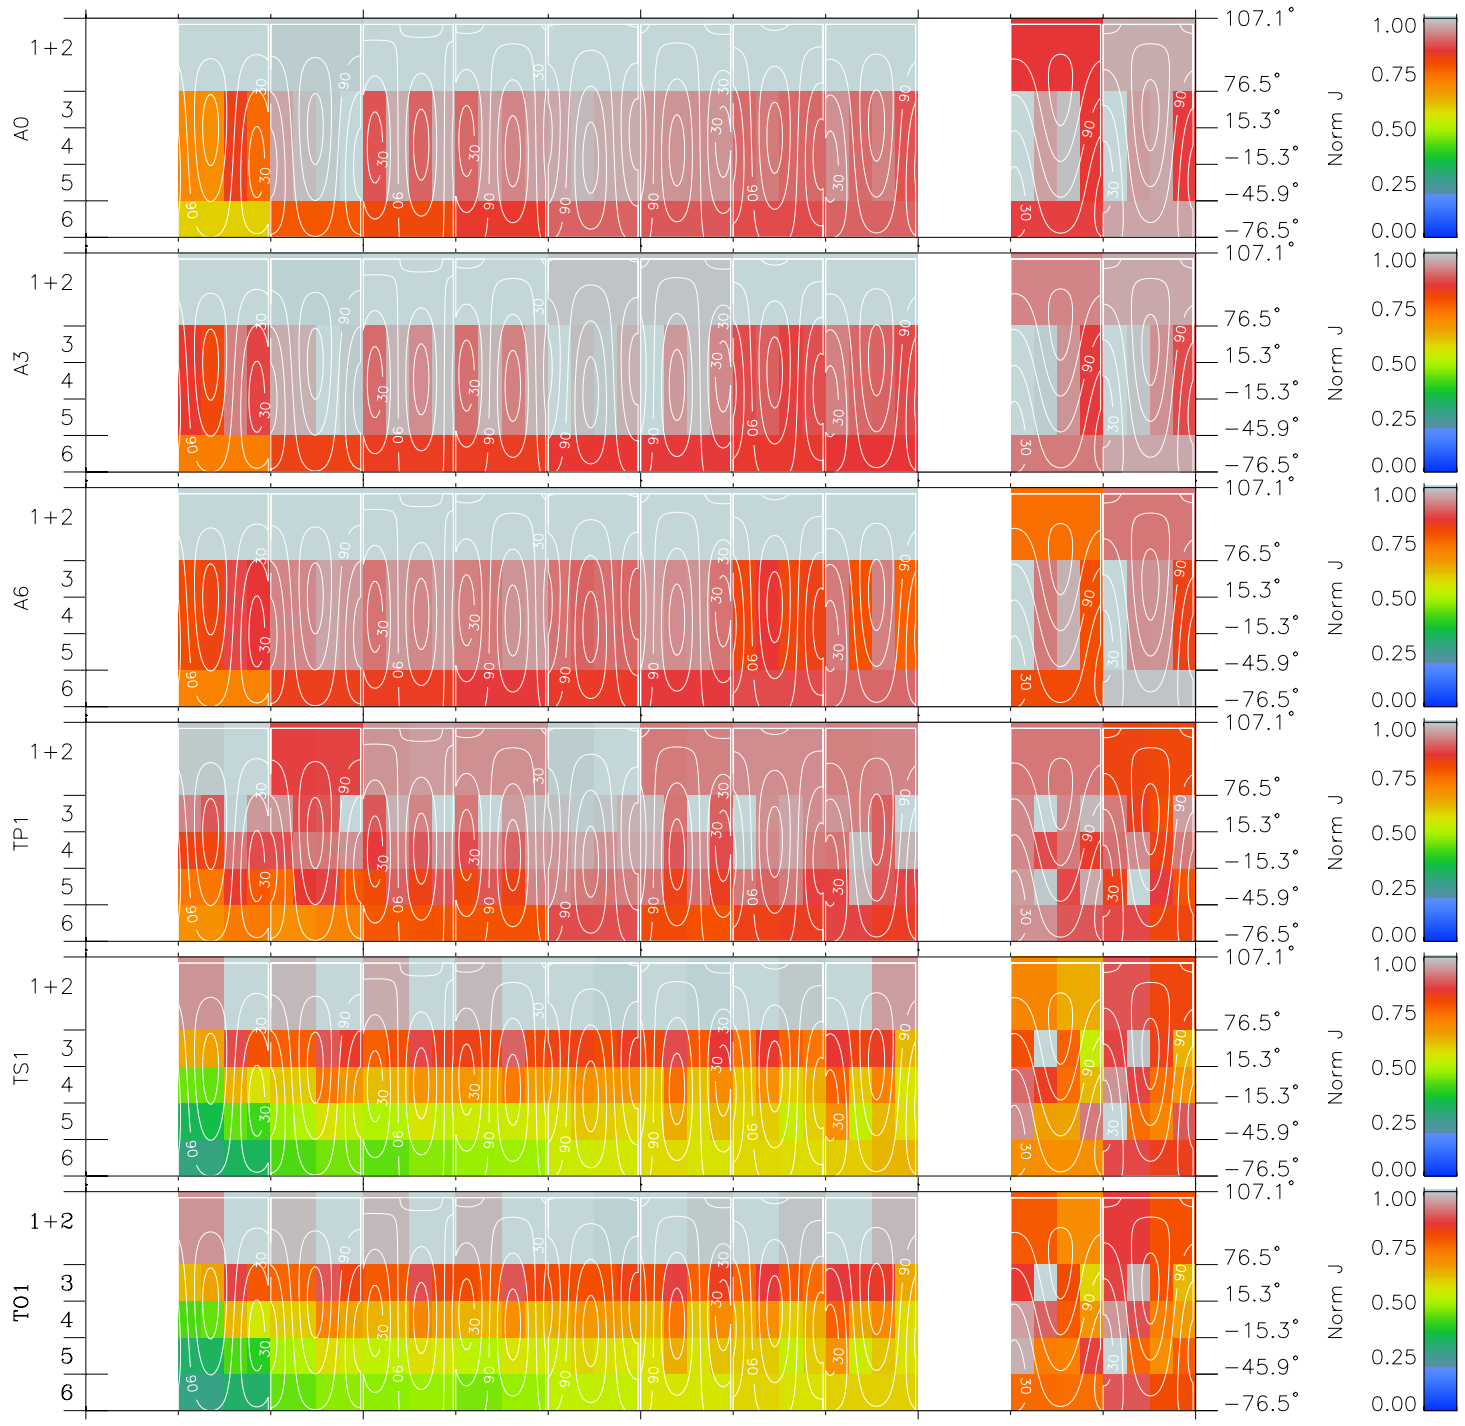

Galileo EPD Real Time All-Sky Anisotropies 99031

Software Version: RTSKY_NORM V 1.20
Data Production: 06-03-00
Plot Production: Sun Sep 16 20:32:23 2001
Color File: wondr3
Geofactor File: 1.1

00:00:00 1999-031	31-06	31-12	31-18	00:00:00 1999-032	X JSE(R _j)	Y JSE(R _j)	Z JSE(R _j)
+ -7.38 -18.00 0.76	+ -3.80 -16.32 0.58	+ -0.11 -14.10 0.38	+ 3.56 -11.05 0.16	+ 6.84 -6.91 -0.07			

◇ = Jupiter look direction
□ = Corotation look direction