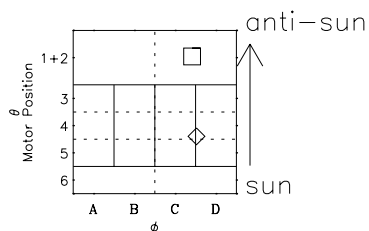

Galileo EPD Real-Time Omni 99031

Software Version: RTLINE_OMNI V 1.20
Data Production: 06-03-00
Plot Production: Sun Sep 16 20:33:27 2001

- ◇ = Jupiter look direction
- = Corotation look direction