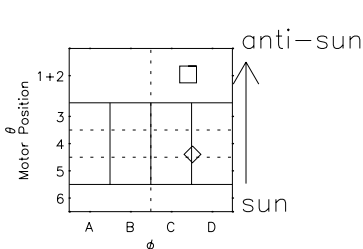

# Galileo EPD Real Elevation Anisotropies 99031

Software Version: RTELEV\_NORM V 1.20  
Data Production: 06-03-00  
Plot Production: Sun Sep 16 20:32:52 2001  
Color File: wondr3  
Geofactor File: 1.1

◇ = Jupiter look direction  
□ = Corotation look direction