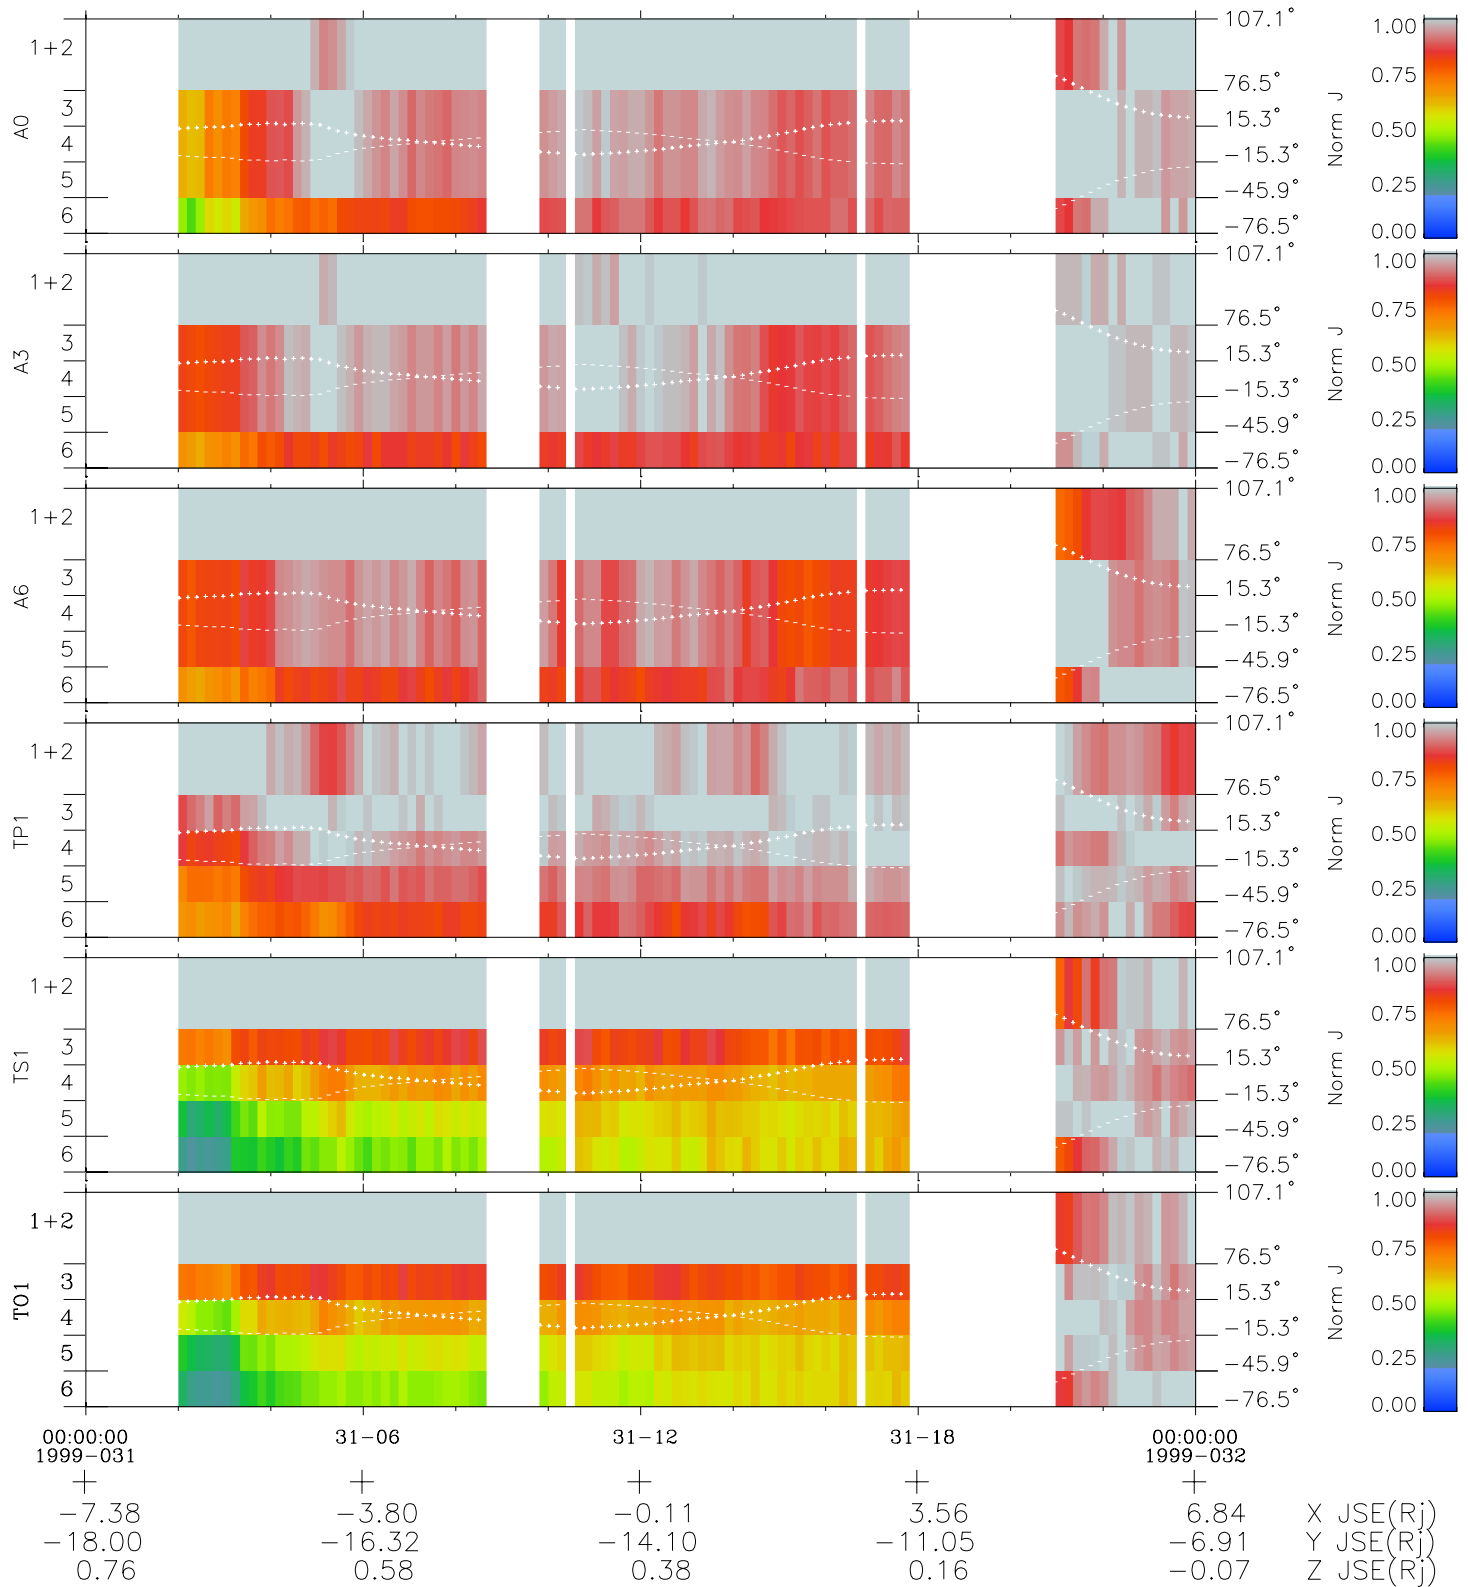

# Galileo EPD Real Elevation Anisotropies 99031

Software Version: RTELEV\_NORM V 1.20  
Data Production: 06-03-00  
Plot Production: Sun Sep 16 20:32:52 2001  
Color File: wondr3  
Geofactor File: 1.1

◇ = Jupiter look direction  
□ = Corotation look direction