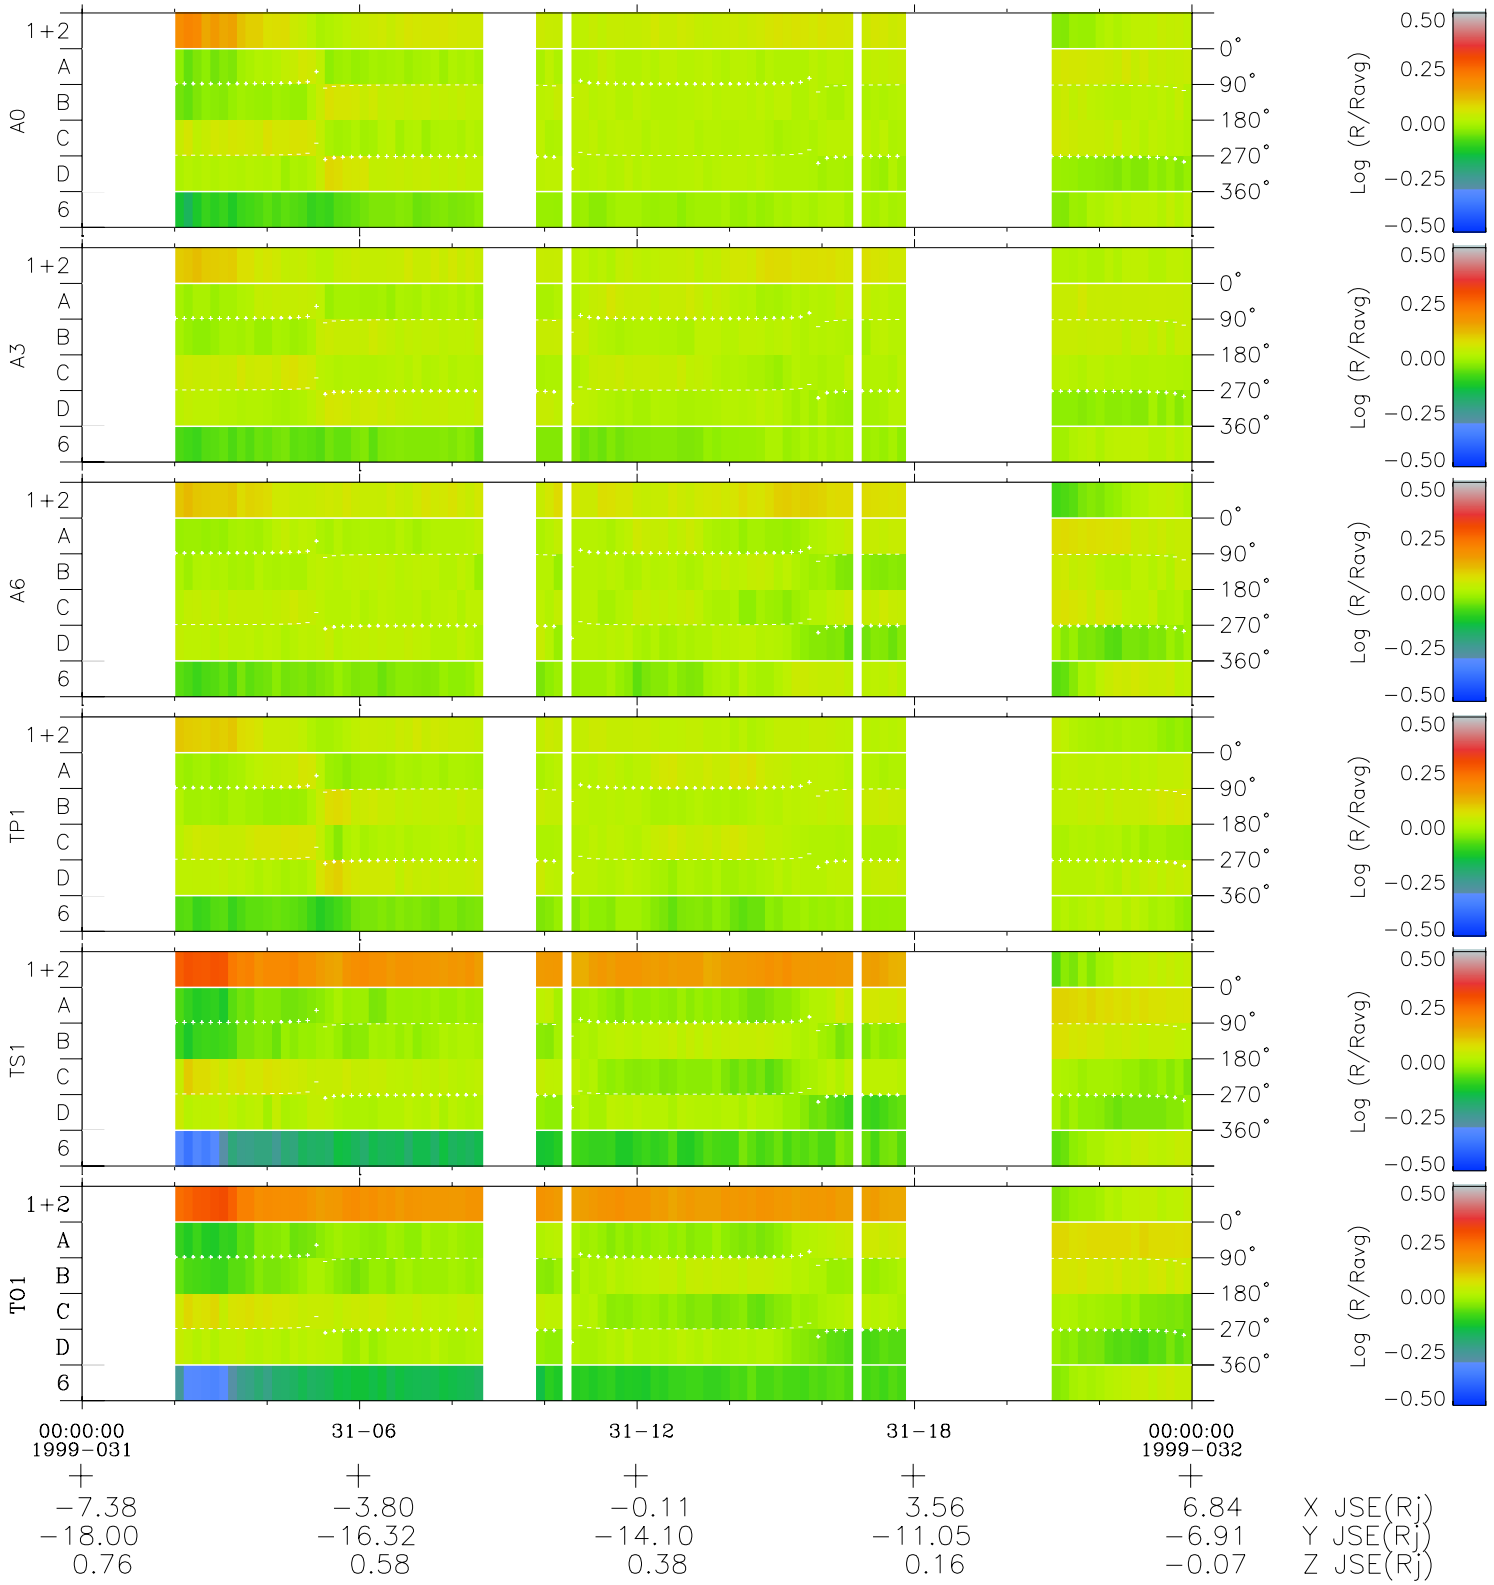

# Galileo EPD Real Time Azimuth Anisotropies 99031

Software Version: RTAZIM\_MEAN V 1.20  
Data Production: 06-03-00  
Plot Production: Sun Sep 16 20:33:01 2001  
Color File: wondr3  
Geofactor File: 1.1

◇ = Jupiter look direction  
□ = Corotation look direction