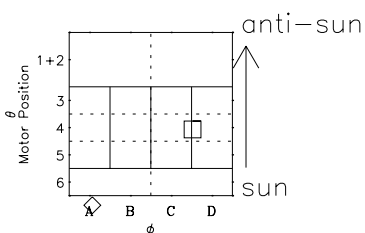

Galileo EPD Real-Time Omni 98364

Software Version: RTLINE_OMNI V 1.20
Data Production: 06-03-00
Plot Production: Sun Sep 16 20:26:02 2001

◇ = Jupiter look direction
□ = Corotation look direction