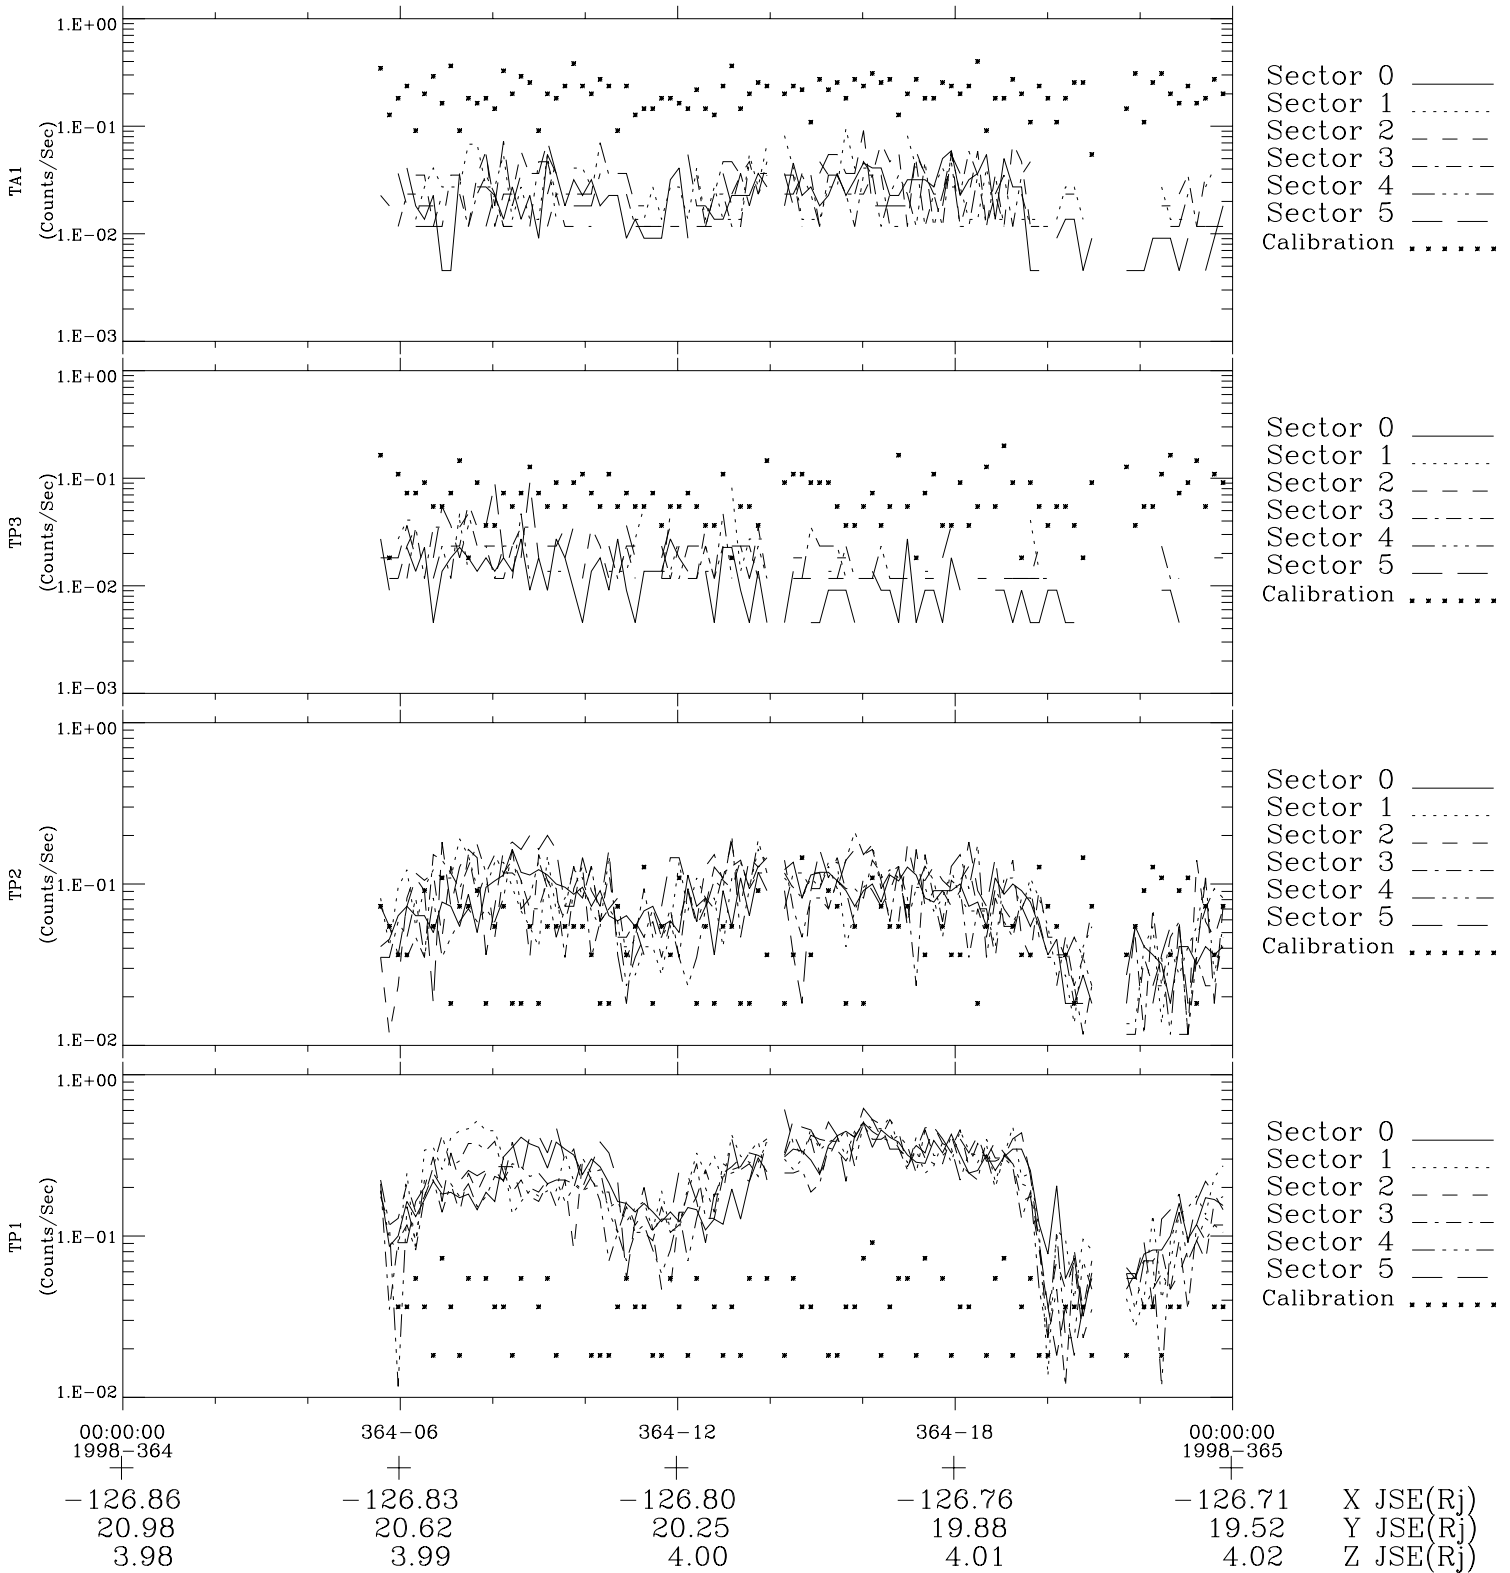

Galileo EPD Real-Time Six-Sector 98364

Software Version: RTLINE_R6 V 1.20
Data Production: 06-03-00
Plot Production: Sun Sep 16 20:26:08 2001

◇ = Jupiter look direction
□ = Corotation look direction