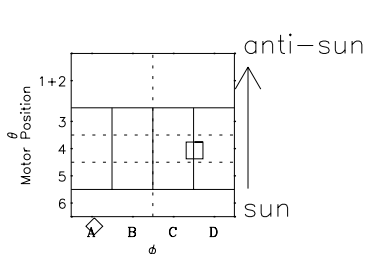

Galileo EPD Real-Time Six-Sector 98364

Software Version: RTLINE_R6 V 1.20
Data Production: 06-03-00
Plot Production: Sun Sep 16 20:26:08 2001

◇ = Jupiter look direction
□ = Corotation look direction