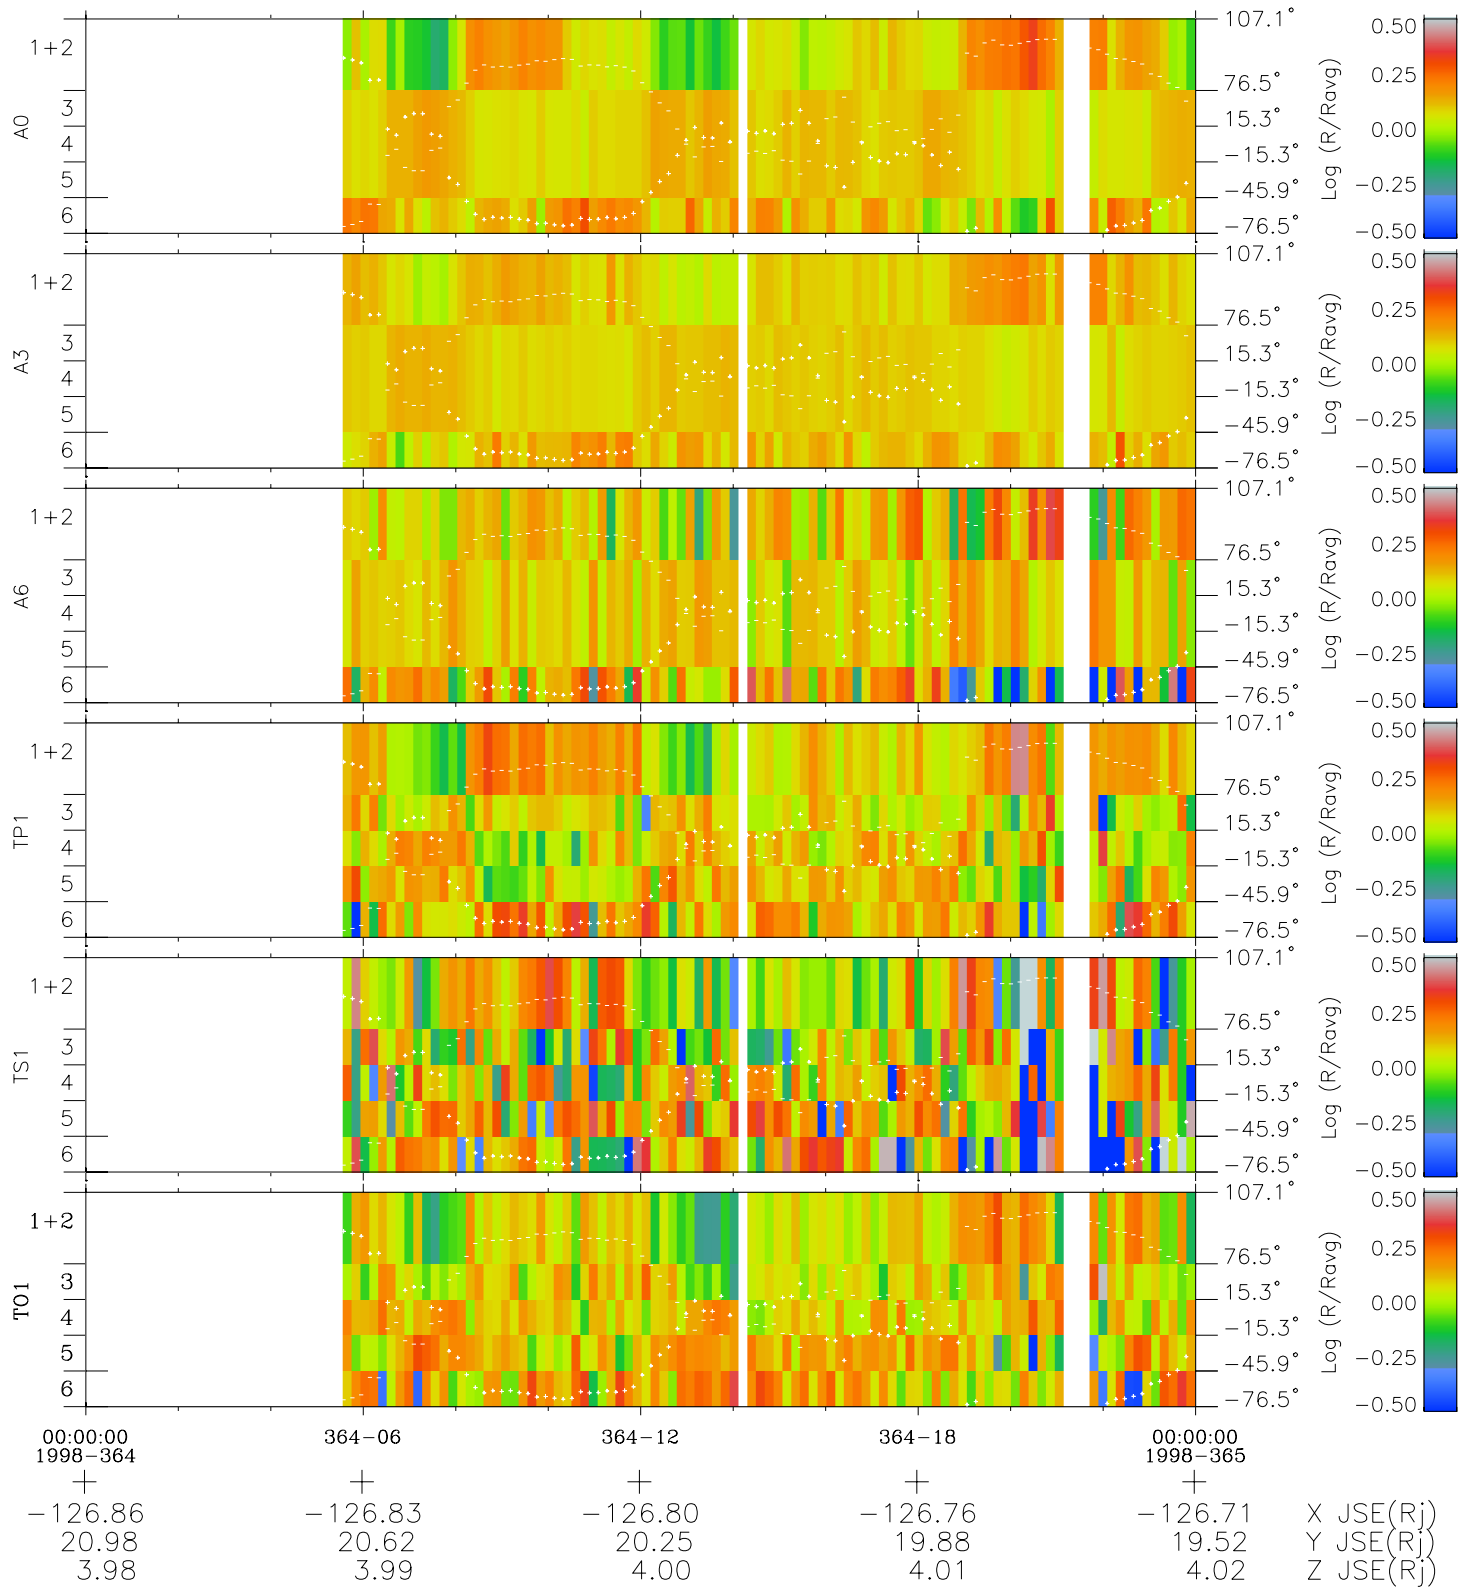

Galileo EPD Real Elevation Anisotropies 98364

Software Version: RTELEV_MEAN V 1.20
 Data Production: 06-03-00
 Plot Production: Sun Sep 16 20:25:10 2001
 Color File: wondr3
 Geofactor File: 1.1

- ◇ = Jupiter look direction
- = Corotation look direction