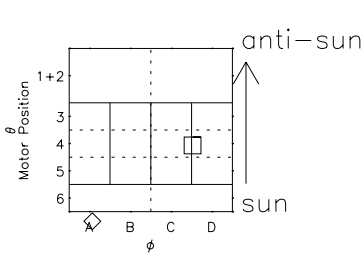

Galileo EPD Real Elevation Anisotropies 98364

Software Version: RTELEV_MEAN V 1.20
 Data Production: 06-03-00
 Plot Production: Sun Sep 16 20:25:10 2001
 Color File: wondr3
 Geofactor File: 1.1

- ◇ = Jupiter look direction
- = Corotation look direction