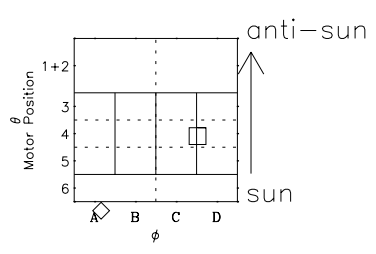

Galileo EPD Real Time Omni Spectrum 98363

Software Version: RTSPEC_OMNI V 1.20
 Data Production: 06-03-00
 Plot Production: Sun Sep 16 20:17:07 2001
 Color File: wondr3
 Geofactor File: 1.1

◇ = Jupiter look direction
 □ = Corotation look direction