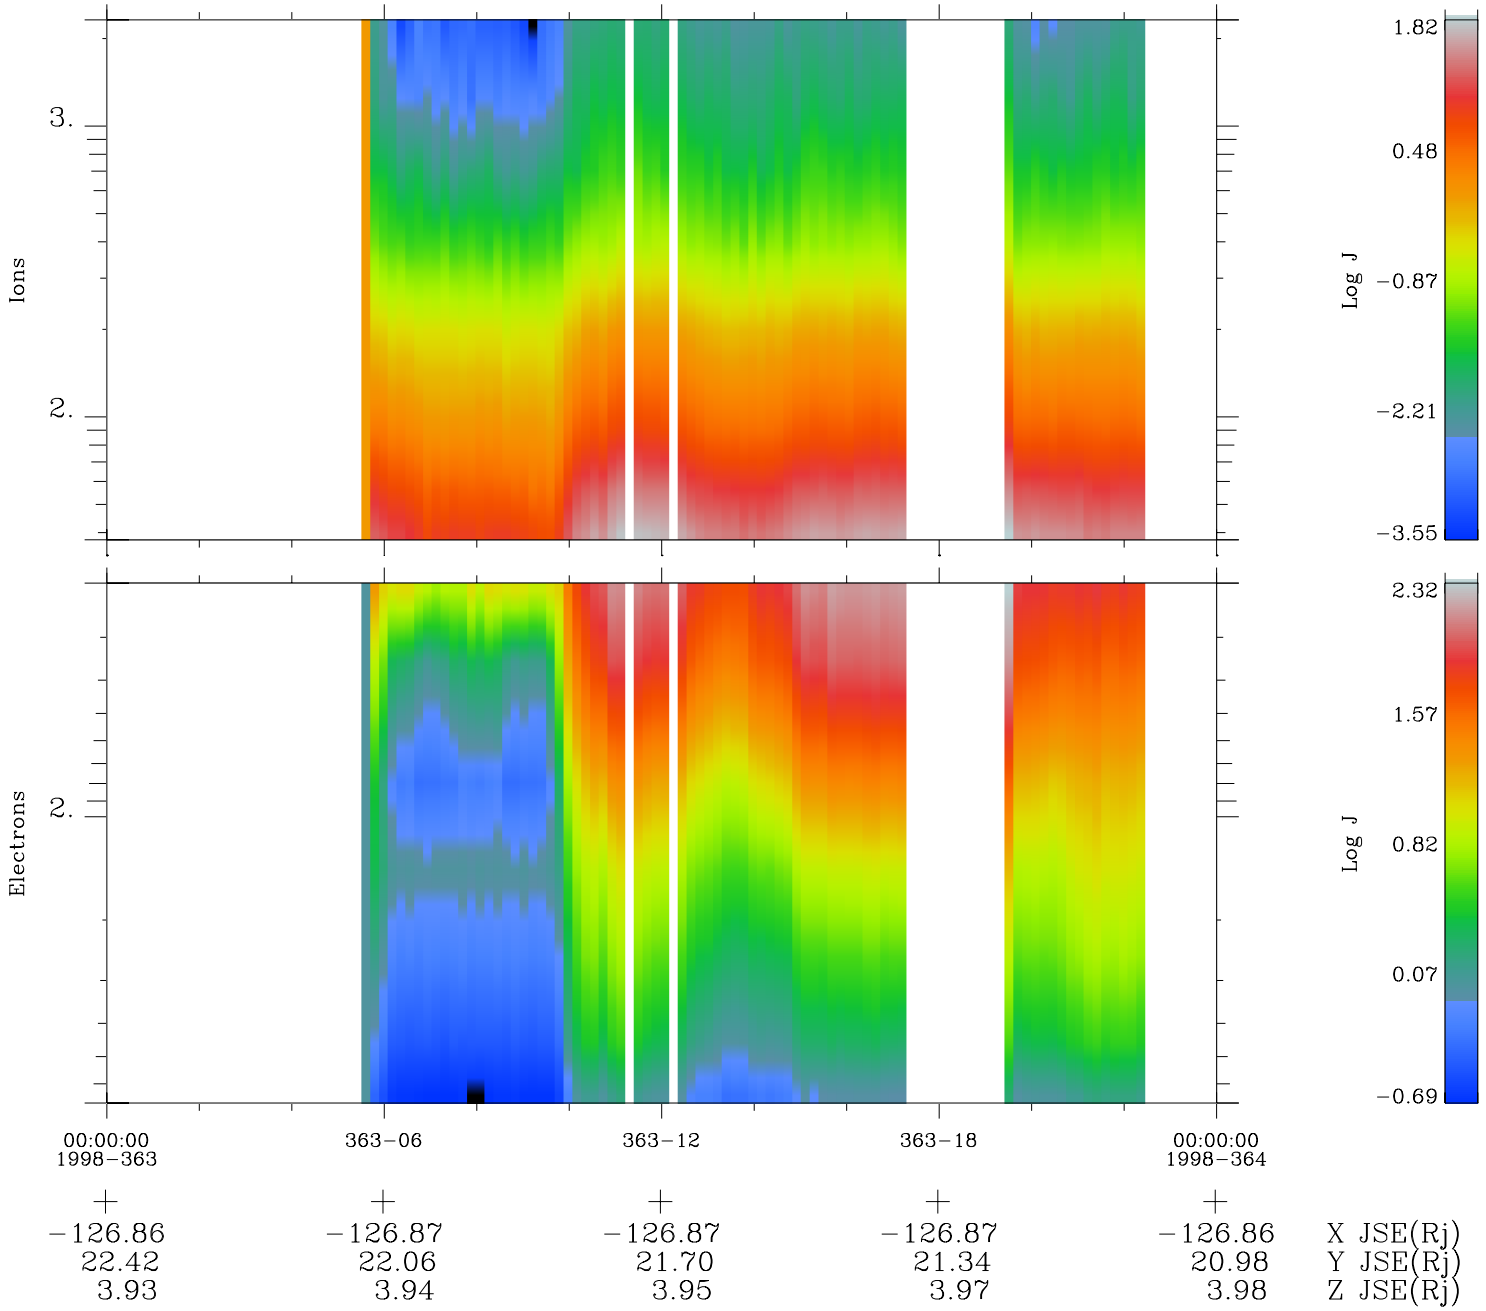

Galileo EPD Real Time Omni Spectrum 98363

Software Version: RTSPEC_OMNI V 1.20
 Data Production: 06-03-00
 Plot Production: Sun Sep 16 20:17:07 2001
 Color File: wondr3
 Geofactor File: 1.1

◇ = Jupiter look direction
 □ = Corotation look direction